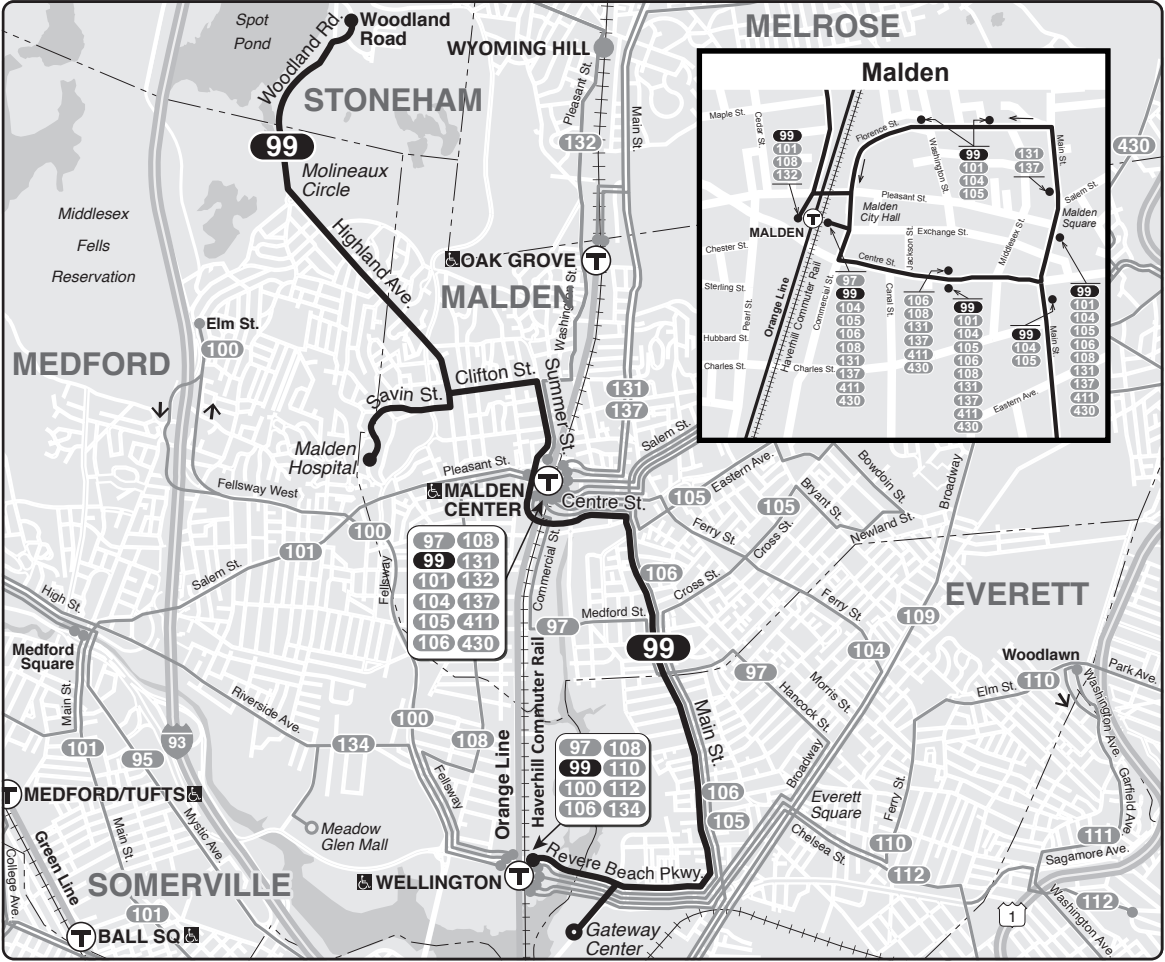

99 Woodland Rd – Wellington Sta

Connections

ORANGE LINE

HAVERHILL LINE

Information **617-222-3200**
 Lost and Found **617-222-2229**
 TTY **617-222-5146**

Realtime arrival information, maps, and more

mbta.com

- Transfer to bus/subway available on CharlieCard and contactless—good for 2 hours, pay fare difference.
- Children 11 & under ride free.
- ♿ All MBTA buses are accessible to people with disabilities.

Weekday 99

Inbound			Outbound		
Woodland Road	Malden Center Station	Wellington Station	Wellington Station	Malden Center Station	Woodland Road
5:40	5:55	6:19	6:25	6:47	7:05
6:25	6:40	7:06	7:15	7:37	7:55
7:10	7:29	7:58	8:05	8:27	8:42
8:00	8:19	8:43	8:55	9:11	9:26
8:45	9:00	9:21	10:05	10:21	10:36
9:30	9:42	9:58	11:15	11:31	11:46
10:40	10:52	11:08	12:25	12:41	12:56
11:50	12:02	12:18	1:35	1:51	2:06
1:00	1:12	1:28	2:50	3:11	3:29
2:15	2:27	2:43	3:35	3:56	4:14
3:40	3:54	4:13	4:20	4:41	5:02
4:20	4:34	4:53	5:00	5:22	5:43
5:10	5:24	5:43	5:50	6:11	6:29
5:50	6:04	6:23	6:30	6:50	7:08
6:35	6:46	7:03	7:15	7:34	7:49
7:15	7:26	7:43	7:55	8:11	8:26
7:55	8:06	8:23	9:00	9:16	9:31
8:30	8:41	8:56	10:05	10:21	10:35
9:35	9:46	10:01	11:10	11:24	11:38
10:40	10:51	11:06	12:10	12:23	12:32
11:45	11:56	12:08	W 1:25	1:38	1:47
12:50	1:01	1:13			

Sunday 99

Inbound			Outbound		
Woodland Road	Malden Center Station	Wellington Station	Wellington Station	Malden Center Station	Woodland Road
8:00	8:10	8:23	8:31	8:45	8:56
9:00	9:10	9:23	9:31	9:45	9:56
10:00	10:10	10:23	10:31	10:45	10:56
11:00	11:11	11:26	11:31	11:45	11:56
12:00	12:11	12:29	12:31	12:45	12:56
1:00	1:11	1:29	1:26	1:41	1:55
2:00	2:11	2:29	2:26	2:42	2:56
3:00	3:10	3:26	3:26	3:41	3:55
4:00	4:10	4:26	4:26	4:41	4:55
5:00	5:10	5:26	5:26	5:41	5:55
6:00	6:10	6:26	6:26	6:41	6:55
7:00	7:10	7:26	7:26	7:41	7:55
8:00	8:11	8:25	8:26	8:41	8:55
9:00	9:11	9:25	9:30	9:43	9:56
10:00	10:10	10:24			