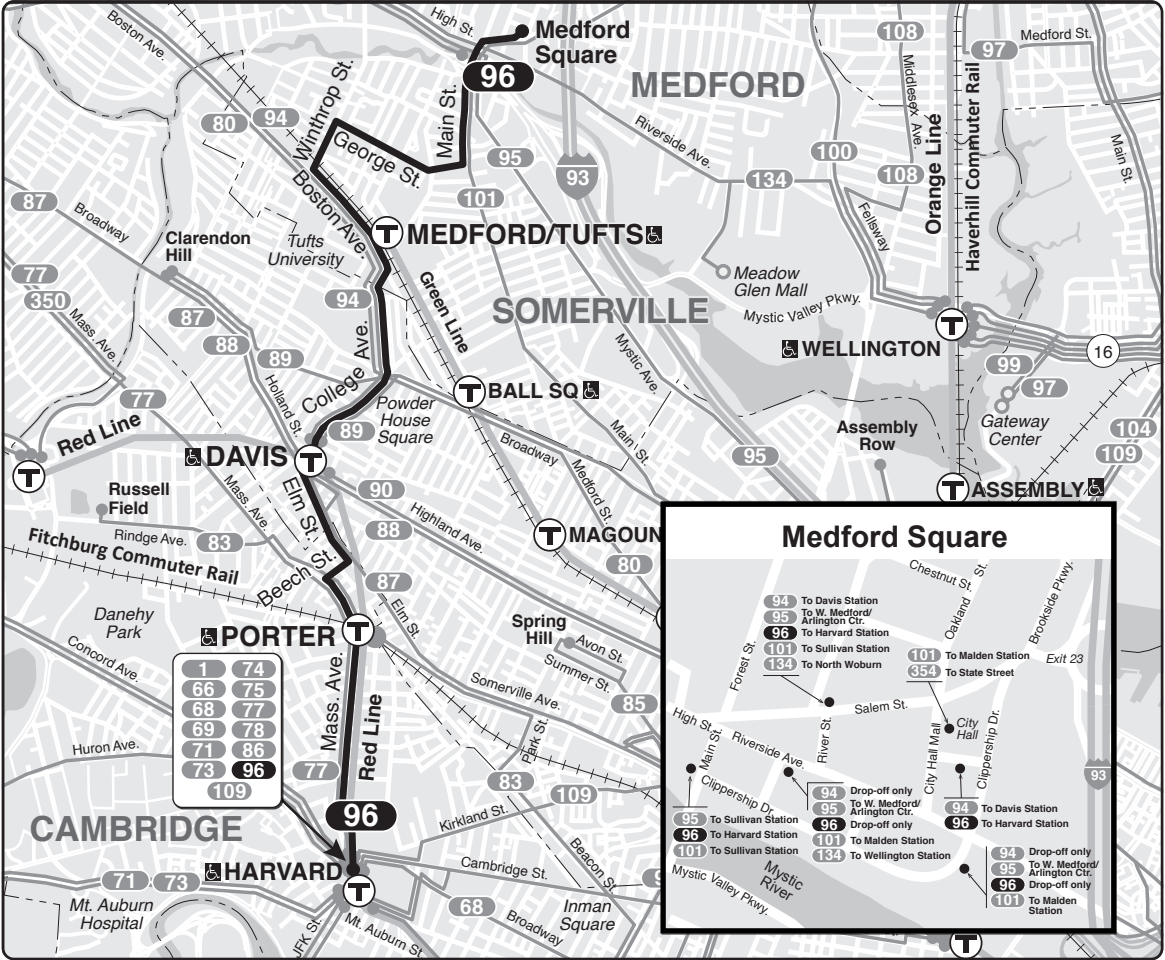

96 Medford Sq – Harvard Sta

Schedule Change
Weekday, Saturday, Sunday

Connections

RED LINE **GREEN LINE** **E**

FITCHBURG LINE

- Transfer to bus/subway available on CharlieCard and contactless—good for 2 hours, pay fare difference.
- Children 11 & under ride free.
- ♿ All MBTA buses are accessible to people with disabilities.

For additional service between Medford Square & Davis Square please refer to Route 94

W waits for last train to arrive station

PM times are **bold**

Saturday 96

Inbound			Outbound		
Medford Square	Davis Station	Harvard Station	Harvard Station	Davis Station	Medford Square
5:33	5:41	5:52	6:00	6:08	6:20
6:30	6:38	6:49	7:00	7:08	7:20
7:30	7:38	7:49	8:00	8:09	8:23
8:30	8:39	8:55	9:00	9:09	9:23
9:30	9:39	9:54	10:00	10:11	10:26
10:30	10:42	10:57	11:05	11:16	11:31
11:40	11:52	12:07	12:15	12:28	12:44
12:50	1:03	1:20	1:30	1:43	1:59
2:02	2:15	2:32	2:37	2:50	3:06
3:10	3:21	3:37	3:45	3:58	4:14
4:20	4:31	4:47	4:55	5:08	5:24
5:30	5:41	5:57	6:05	6:18	6:34
6:40	6:51	7:06	7:15	7:27	7:41
7:47	7:56	8:10	8:15	8:24	8:38
8:45	8:54	9:08	9:15	9:24	9:38
9:45	9:54	10:08	10:15	10:24	10:38
10:45	10:54	11:07	11:15	11:24	11:38
11:45	11:52	12:05	12:15	12:24	12:38
12:45	12:52	1:05	W 1:20	1:28	1:38