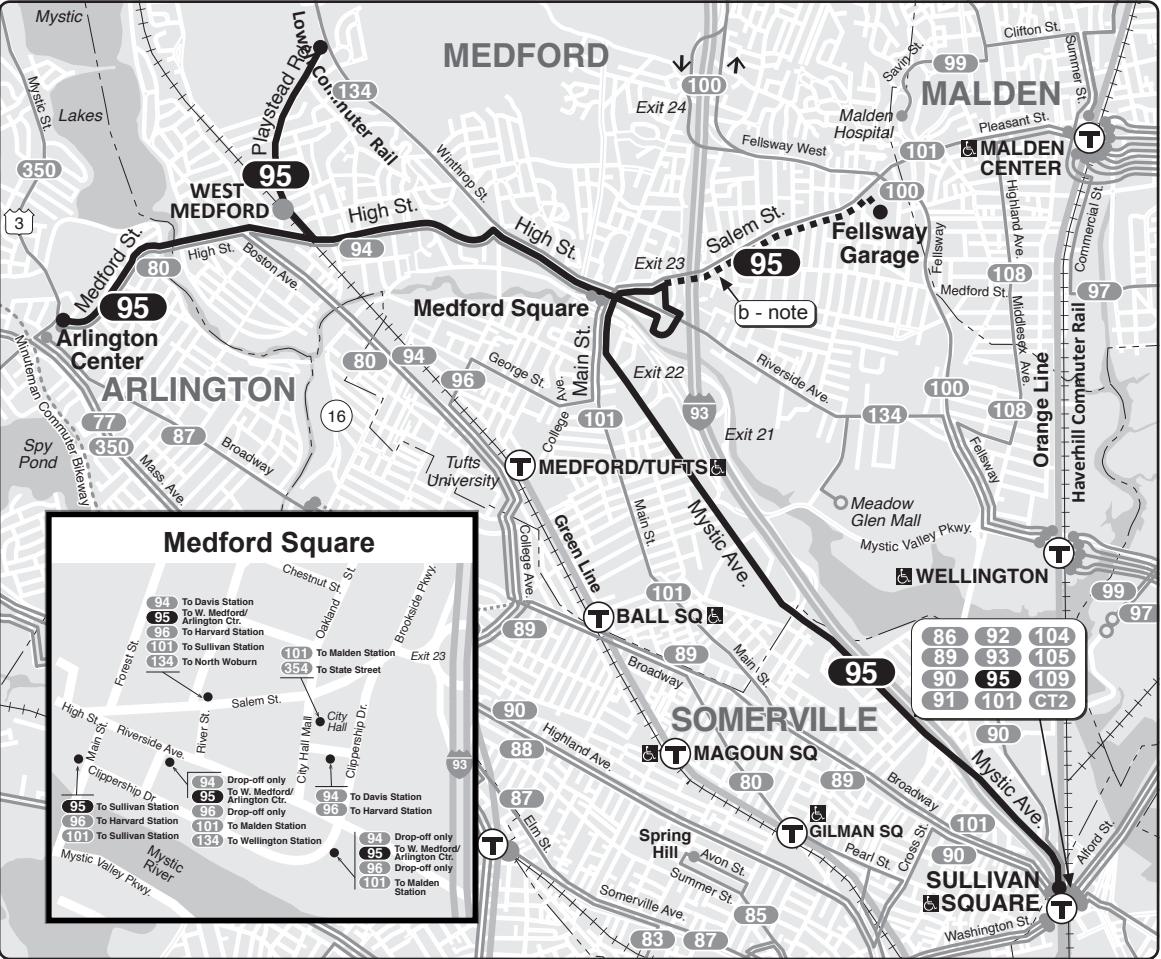

95 West Medford or Arlington Ctr – Sullivan Sta

Schedule Change
Saturday

- Transfer to bus/subway available on CharlieCard and contactless—good for 2 hours, pay fare difference.

- Children 11 & under ride free.

Connections

- ORANGE LINE
- LOWELL LINE

Information **617-222-3200**
Lost and Found **617-222-2229**
TTY **617-222-5146**

Realtime arrival information, maps, and more

mbta.com

Weekday 95
Inbound

Arlington Center	West Medford	Medford Square	Sullivan Station
5:15	-	5:23	5:34
-	5:35	5:44	5:55
5:53	-	6:01	6:12
-	6:12	6:21	6:32
6:30	-	6:38	6:49
-	6:50	6:59	7:13
7:12	-	7:22	7:36
-	7:32	7:41	7:55
7:58	-	8:09	8:27
-	8:23	8:32	8:50
8:45	-	8:56	9:10
-	9:10	9:21	9:34
9:35	-	9:44	9:57
-	9:50	10:02	10:15
10:20	-	10:30	10:43
-	10:57	11:06	11:19
11:30	-	11:40	11:53
-	12:05	12:14	12:27
12:40	-	12:50	1:03
-	1:15	1:24	1:37
1:50	-	2:00	2:15
-	2:23	2:32	2:47
2:20	-	2:35	-
2:45	-	2:55	-
3:00	-	3:11	3:26
-	3:28	3:37	3:52
3:50	-	4:01	4:16
-	4:15	4:24	4:39
4:40	-	4:51	5:07
-	5:05	5:17	5:34
5:28	-	5:42	5:59
-	5:55	6:04	6:20
6:20	-	6:30	6:46
-	6:40	6:50	7:05
7:15	-	7:24	7:37
-	8:15	8:23	8:36
9:17	-	9:26	9:39
-	10:15	10:23	10:36
11:15	-	11:22	11:31
-	12:08	12:16	12:25
1:00	-	1:07	1:16

Sunday 95
Inbound

Arlington Center	West Medford	Medford Square	Sullivan Station
8:32	-	8:42	8:52
-	9:36	9:42	9:52
10:33	-	10:43	10:53
-	11:36	11:42	11:54
12:33	-	12:43	12:55
-	1:36	1:42	1:55
2:32	-	2:42	2:52
-	3:36	3:42	3:52
4:33	-	4:42	4:53
-	5:34	5:40	5:51
6:32	-	6:40	6:50
-	7:32	7:37	7:47
8:29	-	8:37	8:47
-	9:32	9:37	9:47
10:29	-	10:37	10:47
-	11:28	11:32	11:41
12:35	-	12:42	12:51

Outbound

Sullivan Station	Medford Square	West Medford	Arlington Center
8:00	8:09	-	8:23
9:00	9:09	9:18	-
10:00	10:11	-	10:28
11:00	11:11	11:20	-
12:00	12:11	-	12:28
1:00	1:11	1:20	-
2:00	2:12	-	2:27
3:00	3:12	3:21	-
4:00	4:12	-	4:27
5:00	5:12	5:21	-
6:00	6:11	-	6:25
7:00	7:11	7:20	-
8:00	8:10	-	8:23
9:00	9:10	9:18	-
10:00	10:10	-	10:23
11:05	11:14	11:21	-
12:05	12:14	-	12:24
W 1:23	1:32	-	1:42