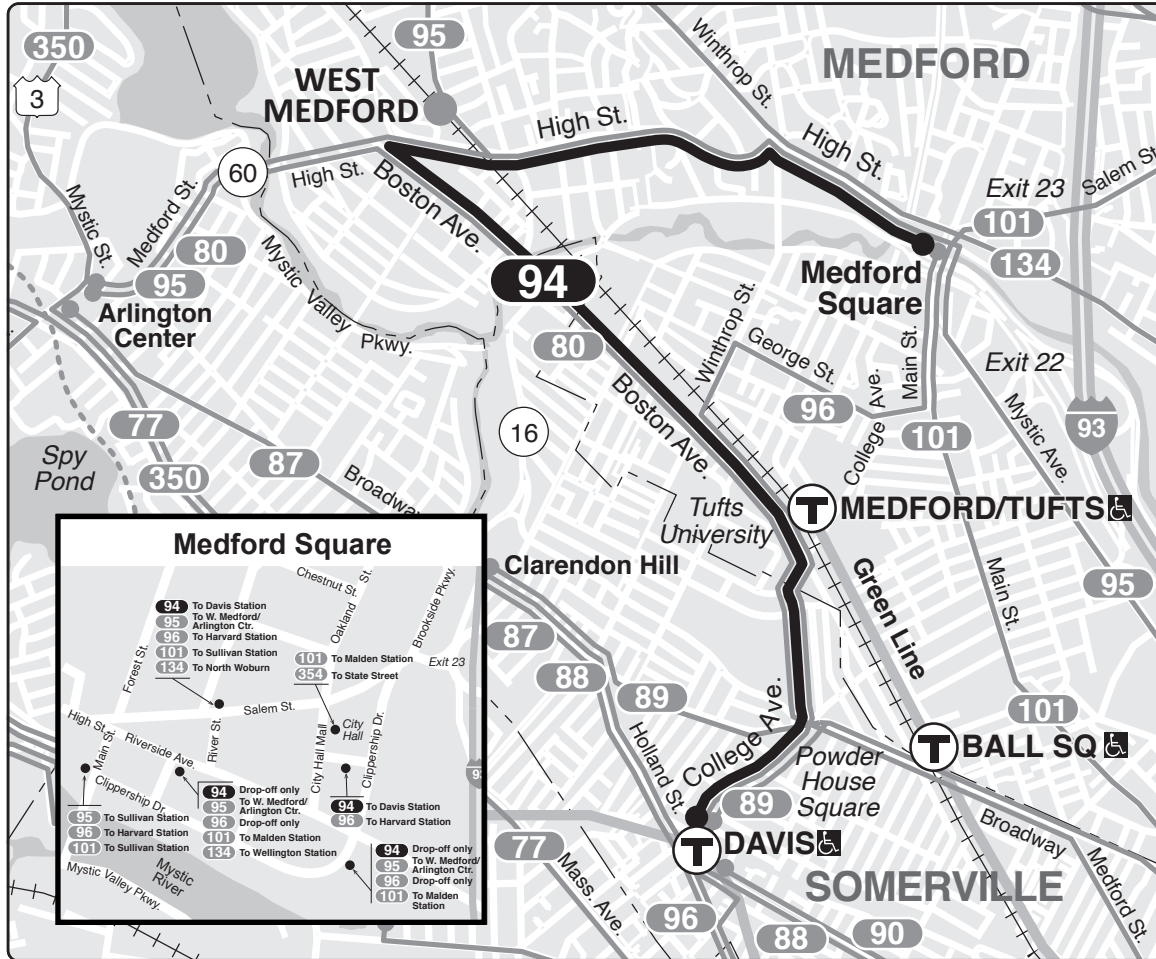

94 Medford Sq – Davis Sta

Connections

RED LINE GREEN LINE E
LOWELL LINE

Information **617-222-3200**
 Lost and Found **617-222-2229**
 TTY **617-222-5146**

Realtime arrival information, maps, and more

mbta.com

- Transfer to bus/subway available on CharlieCard and contactless—good for 2 hours, pay fare difference.
- Children 11 & under ride free.
- ♿ All MBTA buses are accessible to people with disabilities.

For additional service between Medford Square & Davis Square refer to Route 96

S Runs on school days only

PM times are **bold**

Saturday 94

Inbound			Outbound		
Medford Square	Powder House Square	Davis Station	Davis Station	Powder House Square	Medford Square
6:02	6:15	6:20	6:35	6:37	6:51
7:00	7:15	7:23	7:35	7:37	7:51
8:00	8:15	8:23	8:35	8:37	8:51
9:00	9:15	9:23	9:35	9:37	9:56
10:00	10:15	10:23	10:40	10:42	11:01
11:05	11:20	11:28	11:43	11:45	12:05
12:10	12:25	12:33	12:37	12:39	12:59
1:03	1:17	1:25	1:30	1:32	1:51
1:55	2:10	2:19	2:23	2:25	2:44
2:53	3:08	3:17	3:21	3:23	3:42
3:50	4:05	4:14	4:30	4:32	4:51
4:56	5:11	5:20	5:38	5:40	5:59
6:05	6:20	6:29	6:48	6:50	7:08
7:15	7:29	7:35	7:50	7:52	8:10
8:15	8:29	8:35	8:53	8:55	9:11
9:15	9:28	9:33	9:54	9:56	10:11
10:15	10:28	10:33	10:54	10:56	11:09
11:15	11:27	11:32	11:54	11:56	12:09
12:15	12:27	12:32	12:38	12:40	12:53

SAT Columbus/Indigenous Peoples Day

SUN Thanksgiving

SUN Christmas Day