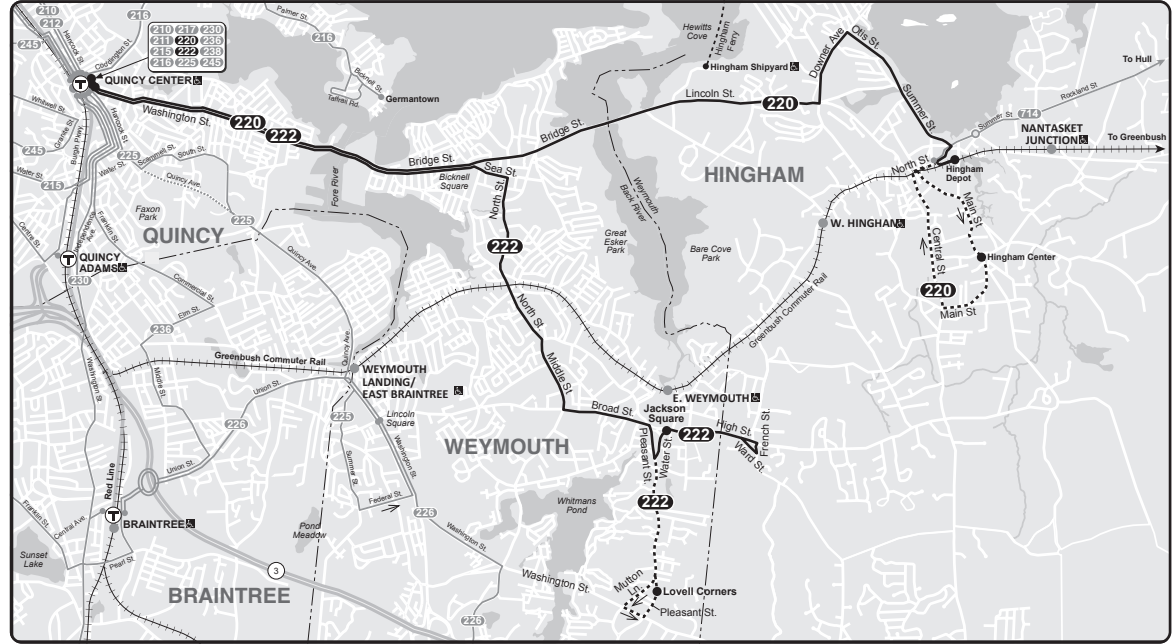

Sunday

Inbound
to Quincy Center Station

Outbound
to Hingham Depot or E. Weymouth

220 222

Hingham Depot	Pleasant St- Washington	East Weymouth	Bicknell Square	Quincy Center Sta	Quincy Center Sta	Bicknell Square	East Weymouth	Pleasant St- Washington	Hingham Depot
	222	222					222	222	
-	-	7:57	8:09	8:22	7:34	7:44	7:54	-	-
8:30	-	-	8:42	8:55	8:00	8:11	-	-	8:26
-	8:58	-	9:08	9:21	8:30	8:39	-	8:52	-
9:30	-	-	9:42	9:55	9:00	9:11	-	-	9:26
-	9:59	-	10:12	10:28	9:33	9:43	9:53	-	-
10:30	-	-	10:42	10:55	10:00	10:11	-	-	10:26
-	11:05	-	11:15	11:28	10:35	10:45	-	11:02	-
11:30	-	-	11:42	11:55	11:00	11:11	-	-	11:26
-	11:50	-	12:03	12:19	11:27	11:37	11:47	-	-
12:30	-	-	12:42	12:55	12:00	12:11	-	-	12:26
-	1:06	-	1:16	1:29	12:36	12:46	-	1:03	-
1:30	-	-	1:42	1:55	1:00	1:11	-	-	1:26
-	-	2:00	2:12	2:25	1:33	1:43	1:53	-	-
2:30	-	-	2:42	2:55	2:00	2:11	-	-	2:26
-	3:00	-	3:10	3:23	2:30	2:40	-	2:57	-
3:30	-	-	3:42	3:55	3:00	3:11	-	-	3:26
-	-	4:00	4:12	4:25	3:30	3:41	3:53	-	-
4:30	-	-	4:42	4:55	4:00	4:11	-	-	4:26
-	5:00	-	5:10	5:23	4:30	4:40	-	4:57	-
5:30	-	-	5:42	5:55	5:00	5:11	-	-	5:26
-	-	6:00	6:12	6:25	5:30	5:41	5:53	-	-
6:30	-	-	6:42	6:55	6:00	6:11	-	-	6:26
-	7:00	-	7:10	7:23	6:30	6:40	-	6:57	-
7:30	-	-	7:42	7:55	7:00	7:09	-	-	7:22
-	-	7:55	8:07	8:20	7:30	7:39	7:49	-	-
8:30	-	-	8:42	8:55	8:00	8:09	-	-	8:22
-	8:57	-	9:05	9:16	8:30	8:39	-	8:53	-
9:30	-	-	9:40	9:51	9:00	9:09	-	-	9:22
-	-	9:55	10:06	10:16	9:30	9:39	9:49	-	-
10:26	-	-	10:36	10:47	10:00	10:09	-	-	10:22
-	10:57	-	11:05	11:16	10:30	10:39	-	10:53	-
11:26	-	-	11:35	11:43	11:00	11:09	-	-	11:22
-	-	11:54	12:04	12:14	11:30	11:39	11:49	-	-
12:36	-	-	12:45	12:53	12:10	12:19	-	-	12:32

Table with 5 columns: Quincy Center Sta, Bicknell Square, East Weymouth, Pleasant St-Washington, Hingham Depot. Rows show departure times from 5:35 to 2:55.

Table with 5 columns: Quincy Center Sta, Bicknell Square, East Weymouth, Pleasant St-Washington, Hingham Depot. Rows show departure times from 3:11 to 2:53.