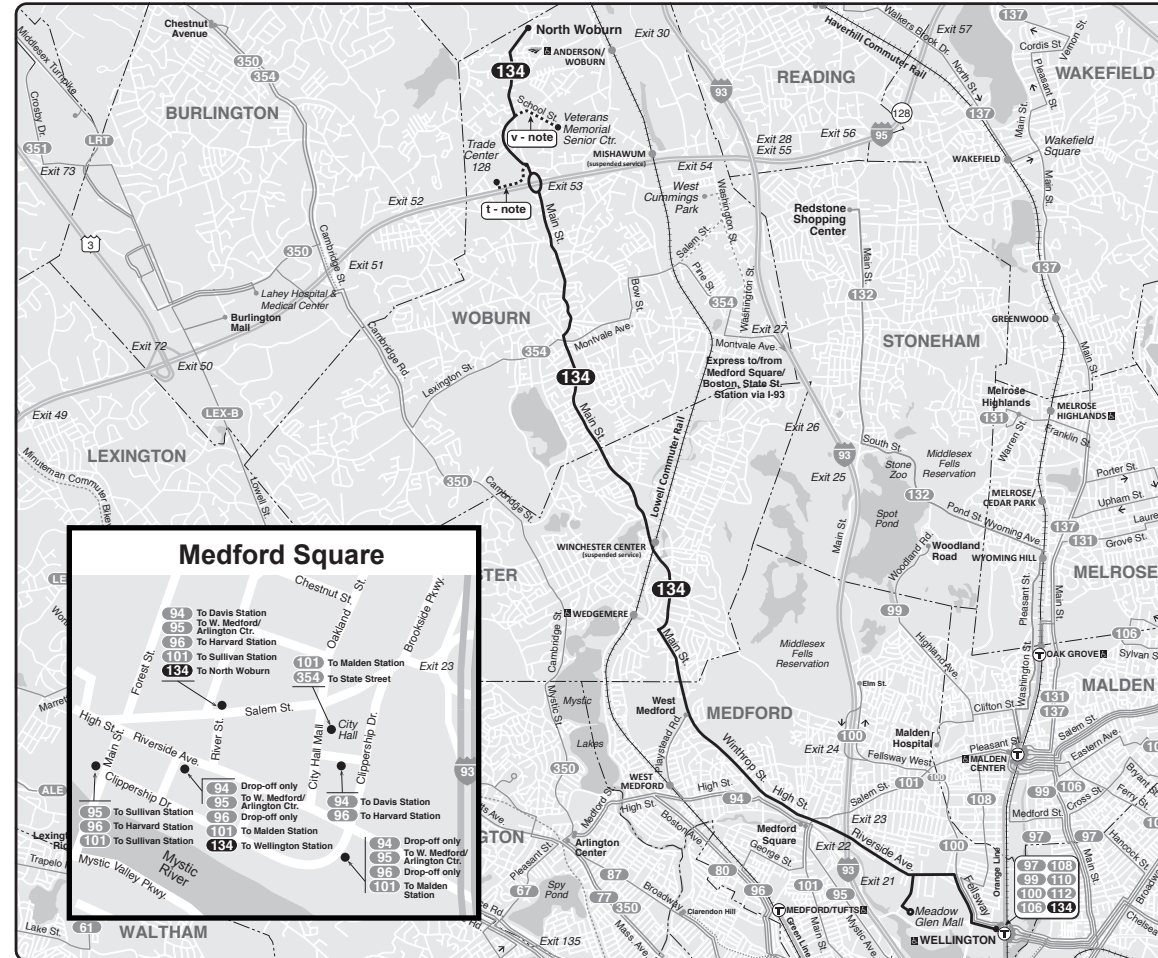

134

North Woburn – Wellington Sta

Schedule Change
Weekday

- Transfer to bus/subway available on CharlieCard and contactless—good for 2 hours, pay fare difference.
- Children 11 & under ride free.
- ♿ All MBTA buses are accessible to people with disabilities.

CharlieCard & Contactless   Cash on board   Reduced fare

Local Bus	$1.70	$1.70	$0.85
Bus + Subway	$2.40	$4.10	$1.10

Complete fare/pass rules and free/reduced fare eligibility:
mbta.com/fares or call 617-222-3200

Information **617-222-3200**
Lost and Found **617-222-2229**
TTY **617-222-5146**

Realtime arrival information, maps, and more

mbta.com