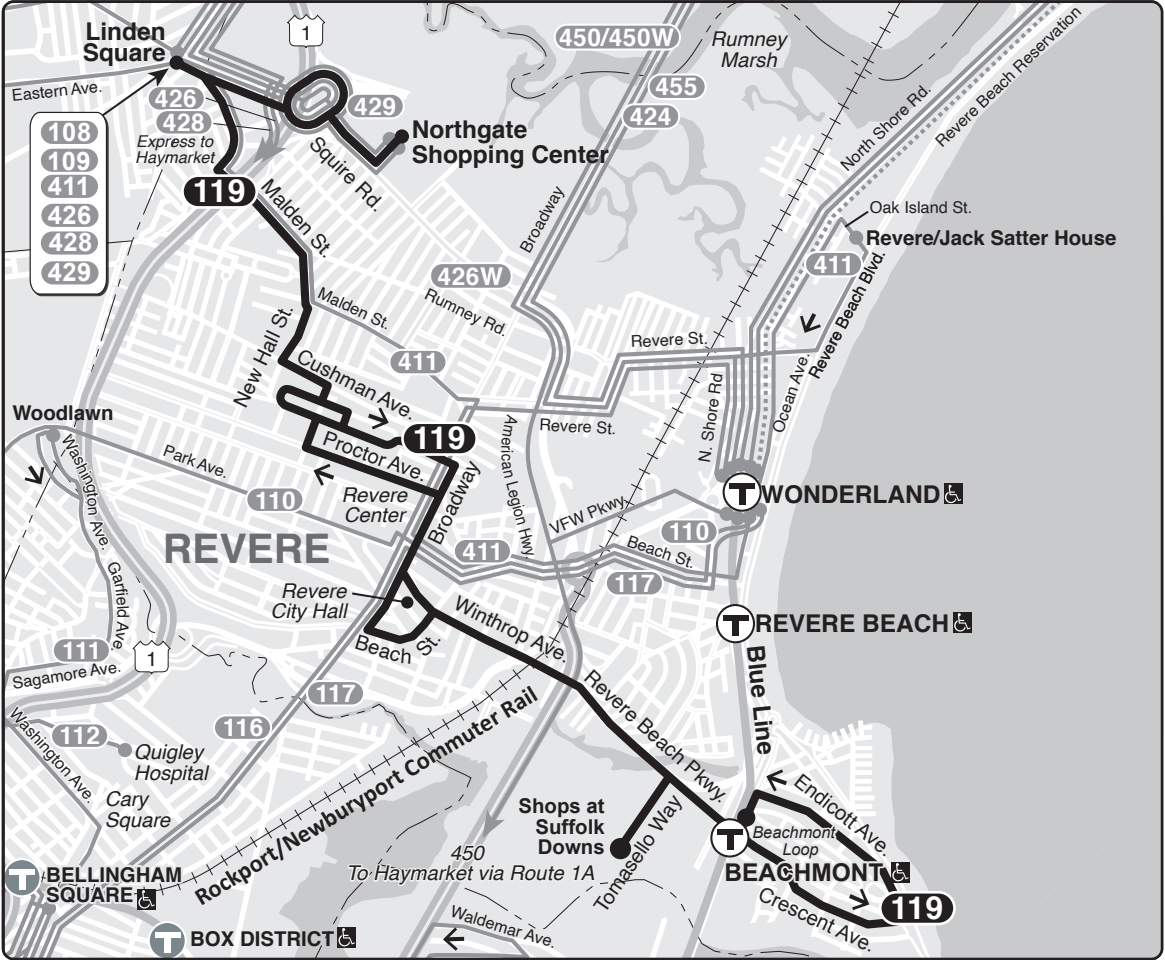

119 Northgate – Beachmont Sta

Connections

BLUE LINE

Information **617-222-3200**
 Lost and Found **617-222-5263**
 TTY **617-222-5146**

Realtime arrival information, maps, and more

mbta.com

- Transfer to bus/subway available on CharlieCard and contactless—good for 2 hours, pay fare difference.
- Children 11 & under ride free.
- ♿ All MBTA buses are accessible to people with disabilities.

Weekday 119

Inbound				Outbound			
Northgate Shopping Center	Revere City Hall	Tomasello Way	Beachmont Station	Beachmont Station	Tomasello Way	Revere City Hall	Northgate Shopping Center
5:00	5:20	-	5:39	5:41	-	5:46	5:59
6:05	6:25	-	6:44	6:48	-	6:54	7:10
6:45	7:05	-	7:24	7:28	-	7:34	7:50
7:25	7:45	-	8:04	8:11	-	8:17	8:33
8:05	8:25	-	8:44	8:50	-	8:56	9:12
8:45	9:05	-	9:24	9:29	-	9:35	9:51
9:24	9:41	9:45	9:58	10:07	10:09	10:16	10:32
10:36	10:53	10:57	11:10	11:19	11:21	11:29	11:45
11:45	12:04	12:11	12:24	12:30	12:32	12:40	12:56
12:59	1:18	1:25	1:38	1:44	1:46	1:54	2:15
1:52	2:12	2:20	2:34	2:37	2:39	2:49	3:13
2:37	2:57	3:05	3:19	3:22	-	3:31	3:55
3:22	3:41	-	4:00	4:05	-	4:14	4:38
4:07	4:26	-	4:45	4:50	-	4:59	5:23
4:52	5:11	-	5:30	5:35	-	5:43	6:02
5:32	5:51	-	6:09	6:15	-	6:23	6:42
6:12	6:31	-	6:48	6:55	-	7:03	7:22
6:52	7:11	-	7:28	7:30	7:32	7:38	7:53
7:55	8:09	8:13	8:25	8:29	8:31	8:37	8:52
8:56	9:10	9:14	9:26	9:30	9:32	9:38	9:53
9:57	10:11	10:15	10:27	10:31	10:33	10:39	10:54