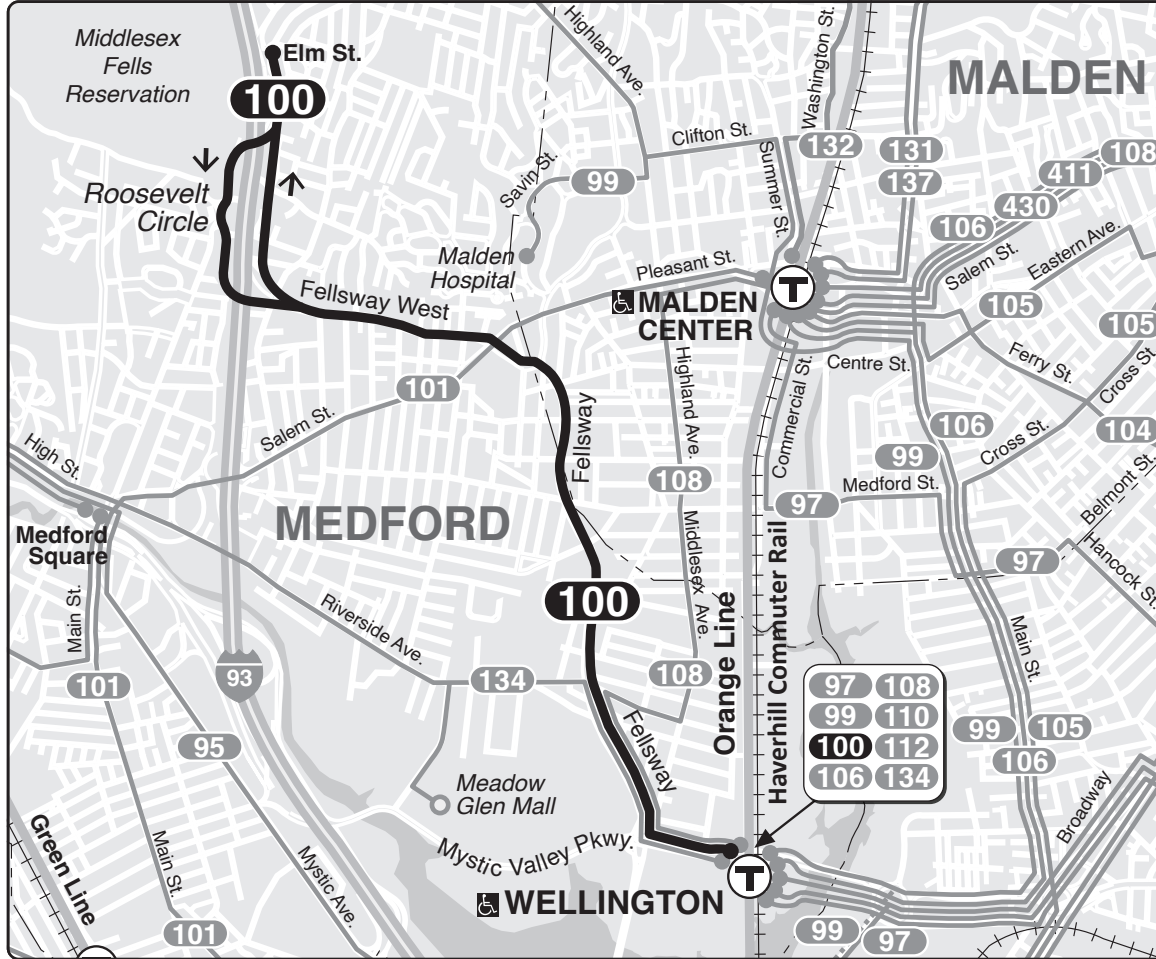

# 100 Elm St – Wellington Sta

## Connections

**ORANGE LINE**

Information **617-222-3200**  
 Lost and Found **617-222-2229**  
 TTY **617-222-5146**

Realtime arrival information, maps, and more

**mbta.com**

- Transfer to bus/subway available on CharlieCard and contactless—good for 2 hours, pay fare difference.
- Children 11 & under ride free.
- ♿ All MBTA buses are accessible to people with disabilities.