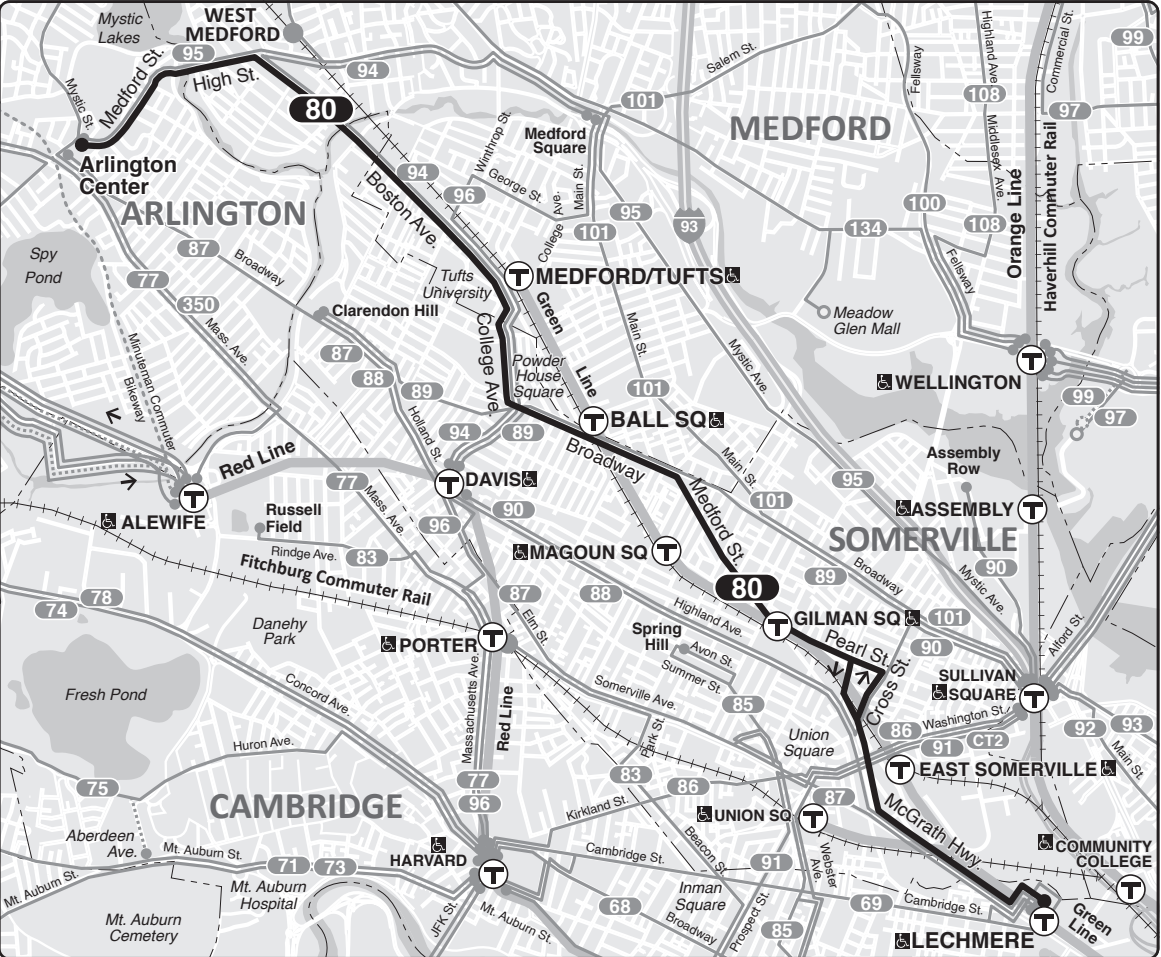

80 Arlington Ctr – Lechmere Sta

Schedule Change
Saturday

Connections
GREEN LINE D E

Information **617-222-3200**
Lost and Found **617-222-2229**
TTY **617-222-5146**

Realtime arrival information, maps, and more

mbta.com

- Transfer to bus/subway available on CharlieCard and contactless—good for 2 hours, pay fare difference.
- Children 11 & under ride free.
- ♿ All MBTA buses are accessible to people with disabilities.

Sunday 80

Inbound				Outbound			
Arlington Center	Powder Hse Square	Magoun Square	Lechmere Station	Lechmere Station	Magoun Square	Powder Hse Square	Arlington Center
6:30	6:38	6:41	6:53	7:00	7:09	7:11	7:23
7:30	7:38	7:41	7:53	8:00	8:09	8:11	8:23
8:30	8:38	8:41	8:53	9:00	9:10	9:12	9:25
9:30	9:39	9:42	9:55	10:00	10:10	10:12	10:27
10:35	10:45	10:48	11:01	11:10	11:22	11:25	11:40
11:45	11:56	11:59	12:13	12:20	12:32	12:35	12:50
12:55	1:06	1:09	1:23	1:30	1:42	1:45	2:00
2:05	2:16	2:19	2:33	2:40	2:52	2:55	3:10
3:15	3:26	3:29	3:43	3:50	4:01	4:04	4:19
4:25	4:36	4:39	4:53	5:00	5:11	5:14	5:29
5:35	5:45	5:48	6:00	6:10	6:21	6:24	6:38
6:45	6:54	6:57	7:09	7:20	7:31	7:34	7:47
7:55	8:04	8:07	8:19	8:30	8:40	8:42	8:55
9:05	9:14	9:17	9:29	9:40	9:50	9:52	10:05
10:15	10:24	10:27	10:39	10:50	10:59	11:01	11:13
11:25	11:33	11:36	11:48	12:00	12:08	12:10	12:20