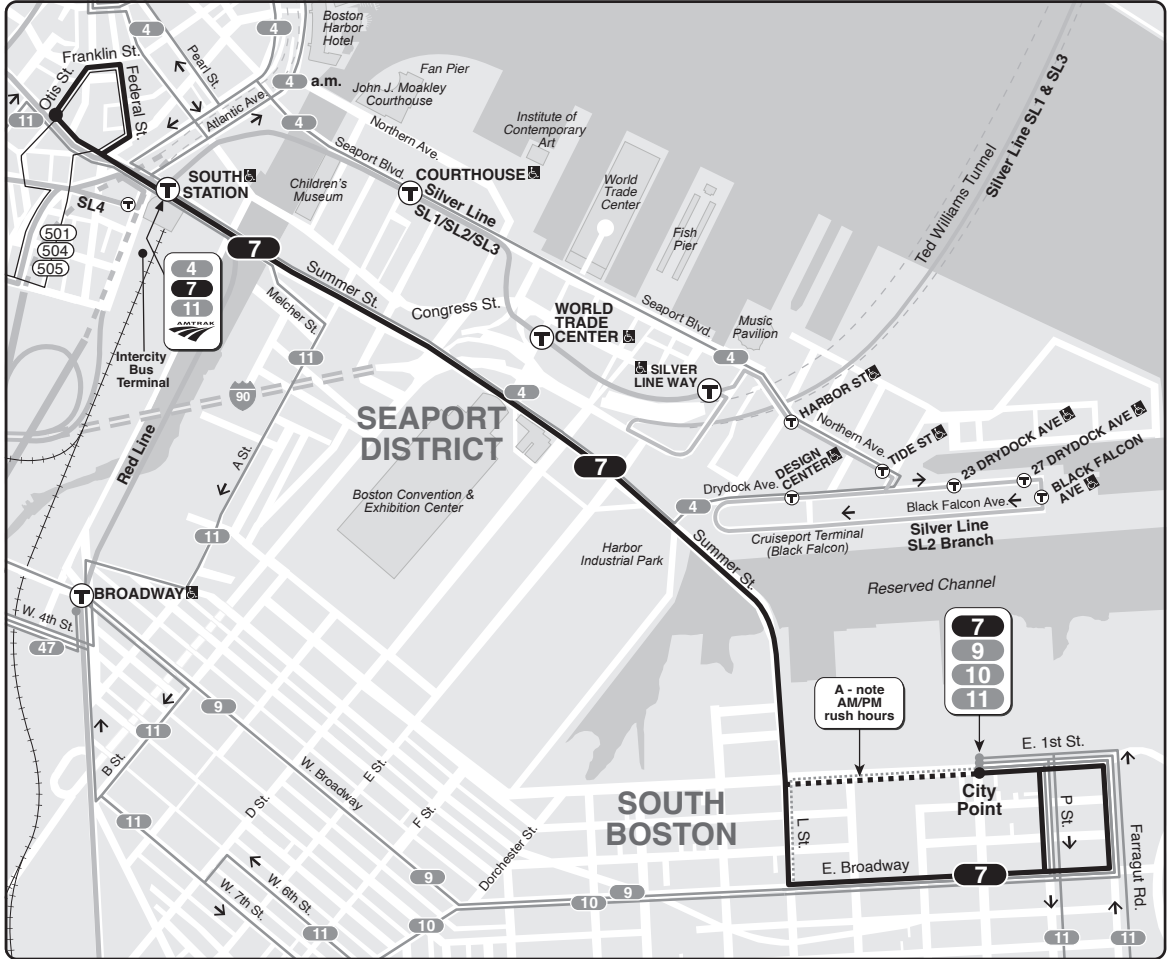

7 City Point – Otis St & Summer St

Route Change

Some weekday inbound trips end at South Station. Always check bus destination sign before boarding.

Connections

- RED LINE ORANGE LINE
- GREEN LINE B C D E
- SL1 SL2 SL3 SL4 SL5
- FAIRMOUNT LINE FRANKLIN LINE
- FRAMINGHAM/WORCESTER LINE
- GREENBUSH LINE KINGSTON LINE
- MIDDLEBOROUGH/LAKEVILLE LINE
- NEEDHAM LINE
- PROVIDENCE/STOUGHTON LINE

Information **617-222-3200**
 Lost and Found **617-222-1450**
 TTY **617-222-5146**

Realtime arrival information, maps, and more

mbta.com

Monday–Friday

7

Inbound to Otis and Summer or South Station

Table with 5 columns: City Point, L St-Broadway, Convention Center, South Station, Otis St-Summer St. Rows show arrival times from 5:15 to 11:50.

Monday–Friday

7

Outbound to City Point

Table with 5 columns: Otis St-Summer St, South Station, Convention Center, L St-Broadway, City Point. Rows show departure times from 5:39 to 4:00.

Saturday

7

Inbound to Otis and Summer

Outbound to City Point

Table with 10 columns for inbound and 5 columns for outbound. Shows arrival and departure times for Saturday from 5:15 to 10:10.

Holidays

- SUN New Year's Day, SAT MLK Jr. Day, SAT Presidents Day, SUN Patriots' Day, SUN Memorial Day, SUN Independence Day, SUN Labor Day, SAT Columbus/Indigenous Peoples Day, SUN Thanksgiving, SUN Christmas Day