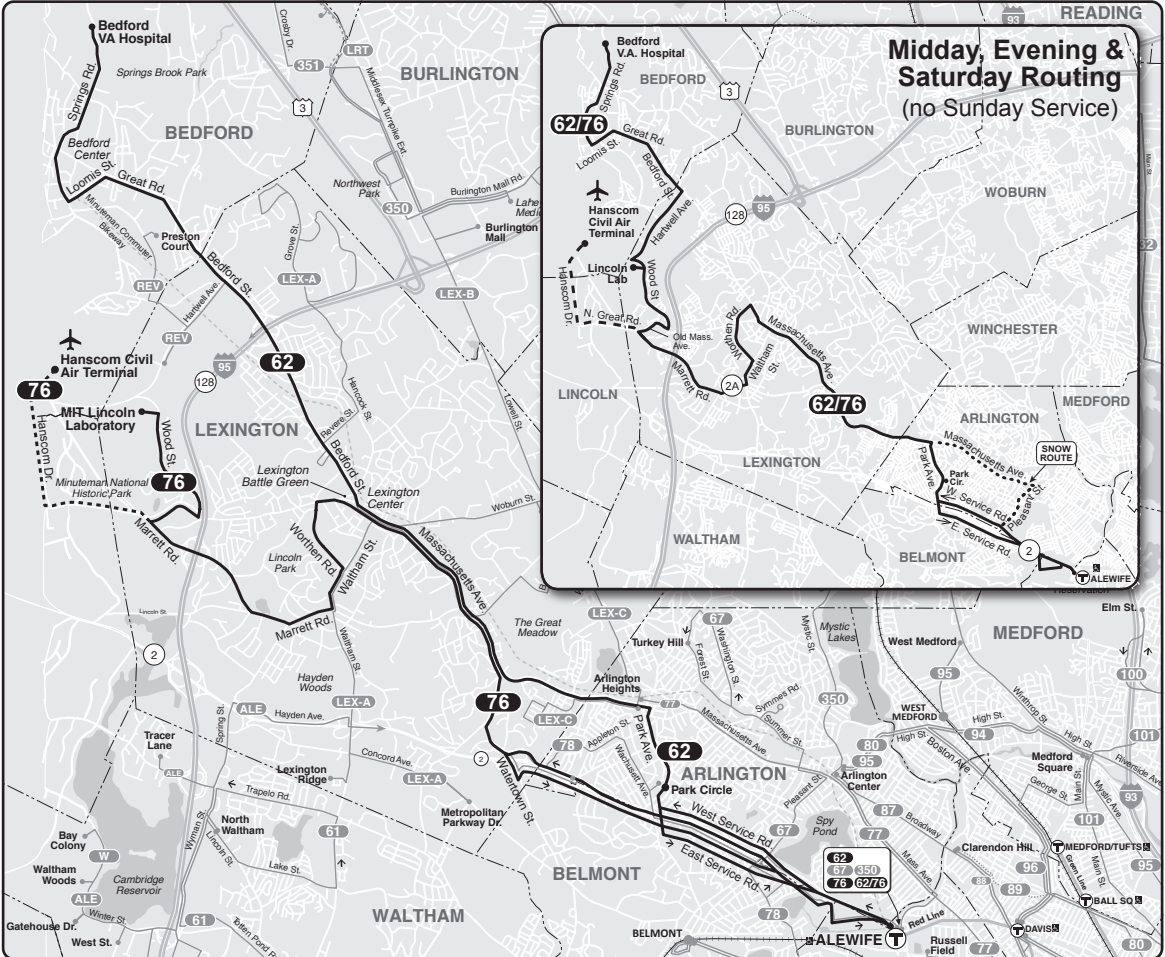

Connections

RED LINE

Information **617-222-3200**
 Lost and Found **617-222-2229**
 TTY **617-222-5146**

Realtime arrival information, maps, and more

mbta.com

A125-3-22.1

- Transfer to bus/subway available on CharlieCard and contactless—good for 2 hours, pay fare difference.
- Children 11 & under ride free.
- ♿ All MBTA buses are accessible to people with disabilities.

Weekday 62 76 62/76
Inbound

	VA Hospital	Lincoln Lab	Civil Air Terminal	Lexington Center	Arlington Heights	Alewife Station
B 5:50	-	-	-	6:11	6:19	6:31
6:40	-	-	-	6:54	7:03	7:18
A -	6:55	7:03	7:17	-	7:38	-
7:20	-	-	7:35	7:45	8:02	-
A -	7:40	7:48	8:03	-	8:25	-
8:10	-	-	8:25	8:35	8:52	-
A -	8:25	8:33	8:48	-	9:08	-
8:55	-	-	9:10	9:19	9:32	-
A -	9:10	9:17	9:31	-	9:50	-
9:30	-	-	9:45	9:54	10:06	-
B 10:10	-	-	10:35	10:44	10:56	-
B 11:00	-	11:19	11:35	11:44	11:57	-
B 12:00	-	12:19	12:35	12:44	12:57	-
B 1:00	-	1:19	1:35	1:44	1:57	-
B 2:00	-	2:19	2:35	2:44	2:57	-
B 3:00	-	3:19	3:38	3:48	4:04	-
4:00	-	4:18	4:27	4:44	-	4:54
A -	4:25	-	4:40	-	5:01	-
4:55	-	-	5:13	5:22	5:39	-
A -	5:20	-	5:35	-	5:56	-
5:40	-	-	5:57	6:06	6:22	-
A -	6:05	-	6:20	-	6:38	-
6:20	-	-	6:36	6:44	6:57	-
A -	6:40	-	6:52	-	7:09	-
6:50	-	-	7:05	7:13	7:26	-
A -	7:15	-	7:27	-	7:44	-
7:30	-	-	7:43	7:50	8:02	-
A -	7:50	-	8:02	-	8:19	-
B 8:20	-	-	8:43	8:50	9:02	-
B 9:00	-	-	9:23	9:30	9:42	-
B 10:00	-	-	10:23	10:30	10:42	-

Snow Route

When active, Route 62 & 62/76 omits Route 2 Service Road and Park Avenue. Use stops on Pleasant Street (Arlington) or Massachusetts Avenue.

Route 76 omits Route 2 Service Road, Watertown St, and Pleasant St (Lexington). Use stops on Pleasant Street (Arlington) or Massachusetts Avenue.