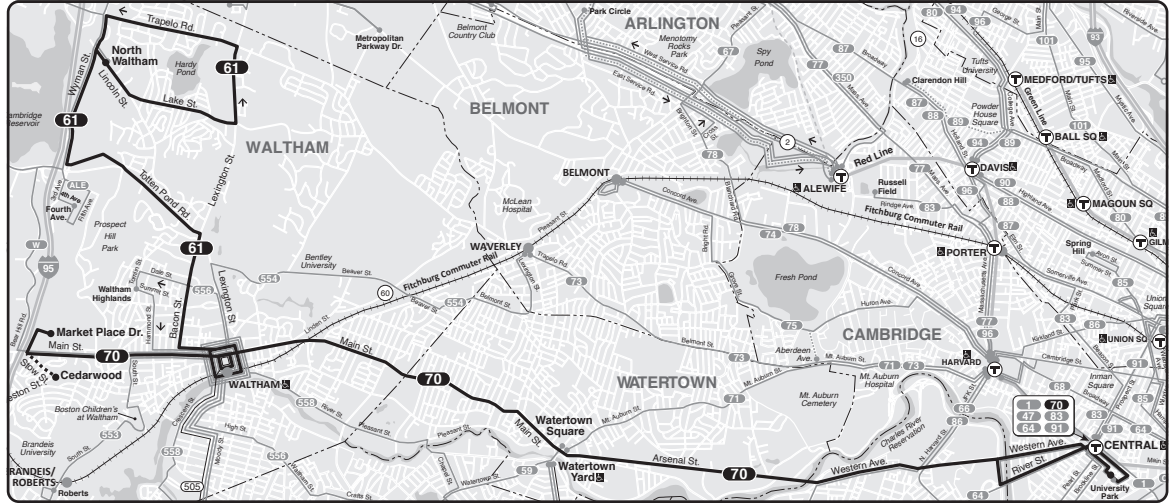

**A** \* 12:40 AM Sunday IB trip from Central Square, Waltham to Central Square, Cambridge

**A** \*\* 1:31 AM Sunday OB trip from Central Square, Cambridge to Watertown Square. Bus waits for last train.

Monday–Friday

61 70

Table with columns for bus routes (University Park, Central Sq, Waltham, Cedarwood, Market Place Drive, Totten Pond & 3rd Ave, Lincoln St & Silver Hill Ln, University Park, Central Sq, Waltham, Cedarwood, Market Place Drive, Totten Pond & 3rd Ave, Lincoln St & Silver Hill Ln) and departure times. Includes a 1:10 AM trip note and PM times are bold.

Saturday

61 70

Table with columns for bus routes (Market Place Drive, Lincoln St & Silver Hill Ln, Totten Pond & 3rd Ave, Central Sq, Waltham, University Park, Market Place Drive, Lincoln St & Silver Hill Ln, Totten Pond & 3rd Ave, Central Sq, Waltham, University Park) and departure times. Includes a 12:45 AM trip note and PM times are bold.

Saturday

61 70

Table with columns for bus routes (University Park, Central Sq, Waltham, Market Place Drive, Totten Pond & 3rd Ave, Lincoln St & Silver Hill Ln, University Park, Central Sq, Waltham, Market Place Drive, Totten Pond & 3rd Ave, Lincoln St & Silver Hill Ln) and departure times. Includes a 1:30 AM trip note and PM times are bold.