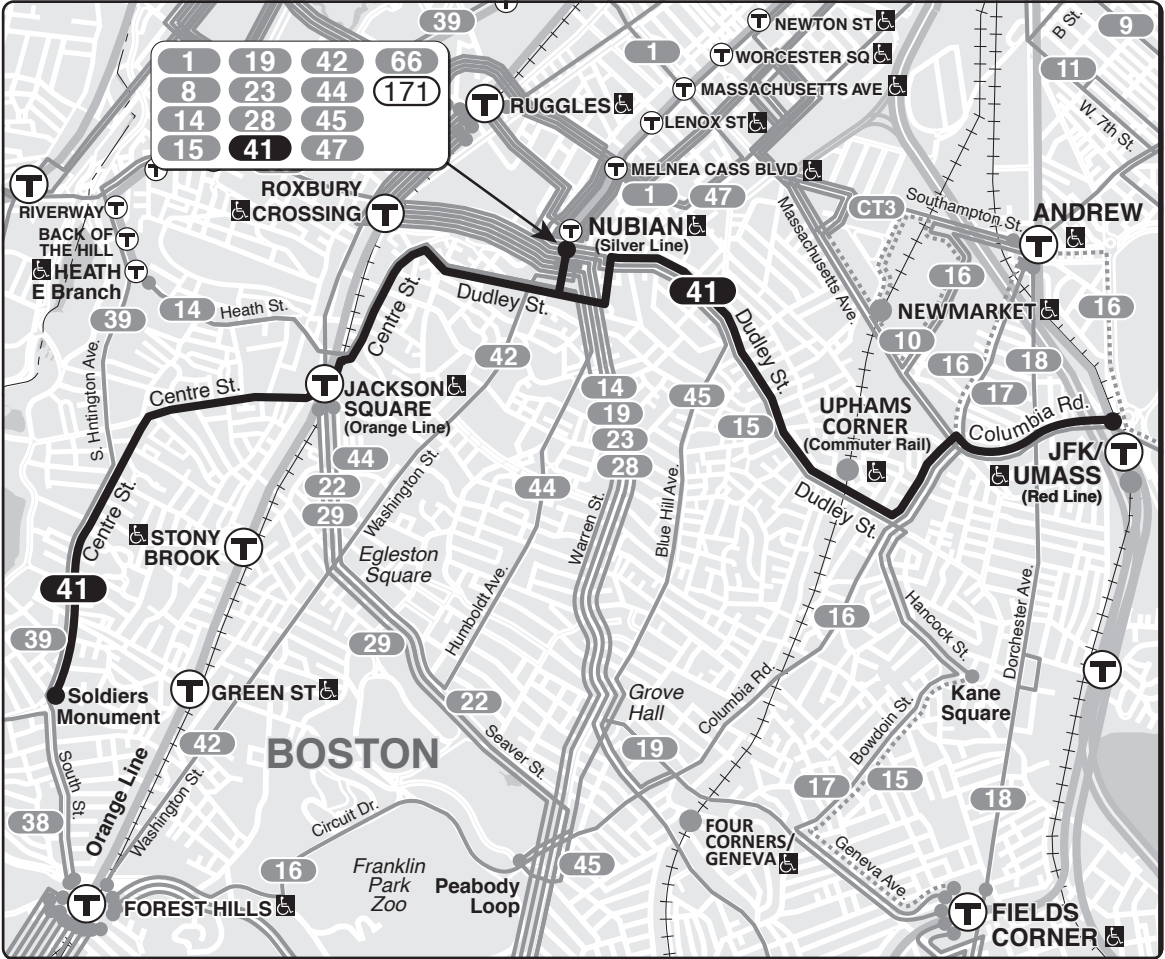

41 Centre St – Eliot St – JFK/UMass Sta

Connections

- RED LINE ORANGE LINE
- SL4 SL5 FAIRMOUNT LINE
- GREENBUSH LINE KINGSTON LINE
- MIDDLEBOROUGH/LAKEVILLE LINE

- Transfer to bus/subway available on CharlieCard and contactless—good for 2 hours, pay fare difference.

Outbound

JFK/UMass Station	Edward Everett Square	Nubian Station	Centre St & Eliot St
7:00	7:02	7:13	7:24
7:45	7:47	7:58	8:09
8:30	8:32	8:45	8:57
9:15	9:17	9:30	9:42
10:00	10:02	10:17	10:34
10:45	10:47	11:02	11:19
11:35	11:38	11:54	12:13
12:25	12:28	12:44	1:02
1:15	1:17	1:32	1:52
2:05	2:07	2:22	2:42
2:55	2:57	3:12	3:32
3:45	3:47	4:02	4:22
4:35	4:37	4:52	5:06
5:25	5:27	5:40	5:54
6:15	6:17	6:30	6:44
7:00	7:02	7:15	7:29

Sunday **41**
Inbound

Centre St & Eliot St	Nubian Station	Edward Everett Square	JFK/UMass Station
10:00	10:16	10:26	10:32
10:45	11:01	11:11	11:18
11:30	11:49	11:59	12:05
12:15	12:34	12:44	12:50
1:00	1:19	1:29	1:35
2:45	2:04	2:14	2:20
3:30	3:49	3:59	4:04
4:15	4:34	4:44	4:50
5:00	5:19	5:29	5:35
5:45	6:04	6:14	6:20
6:30	6:49	6:59	7:05
7:15	7:34	7:44	7:50

Outbound

JFK/UMass Station	Edward Everett Square	Nubian Station	Centre St & Eliot St
10:00	10:02	10:14	10:28
10:45	10:47	10:59	11:15
11:30	11:32	11:45	12:01
12:15	12:17	12:30	12:46
1:00	1:02	1:15	1:31
2:45	2:47	2:00	2:16
3:30	3:32	2:45	3:01
4:15	4:17	3:30	3:46
5:00	5:02	4:14	4:30
5:45	5:47	4:59	5:13
6:30	6:32	5:44	5:58
7:15	7:17	6:23	6:36