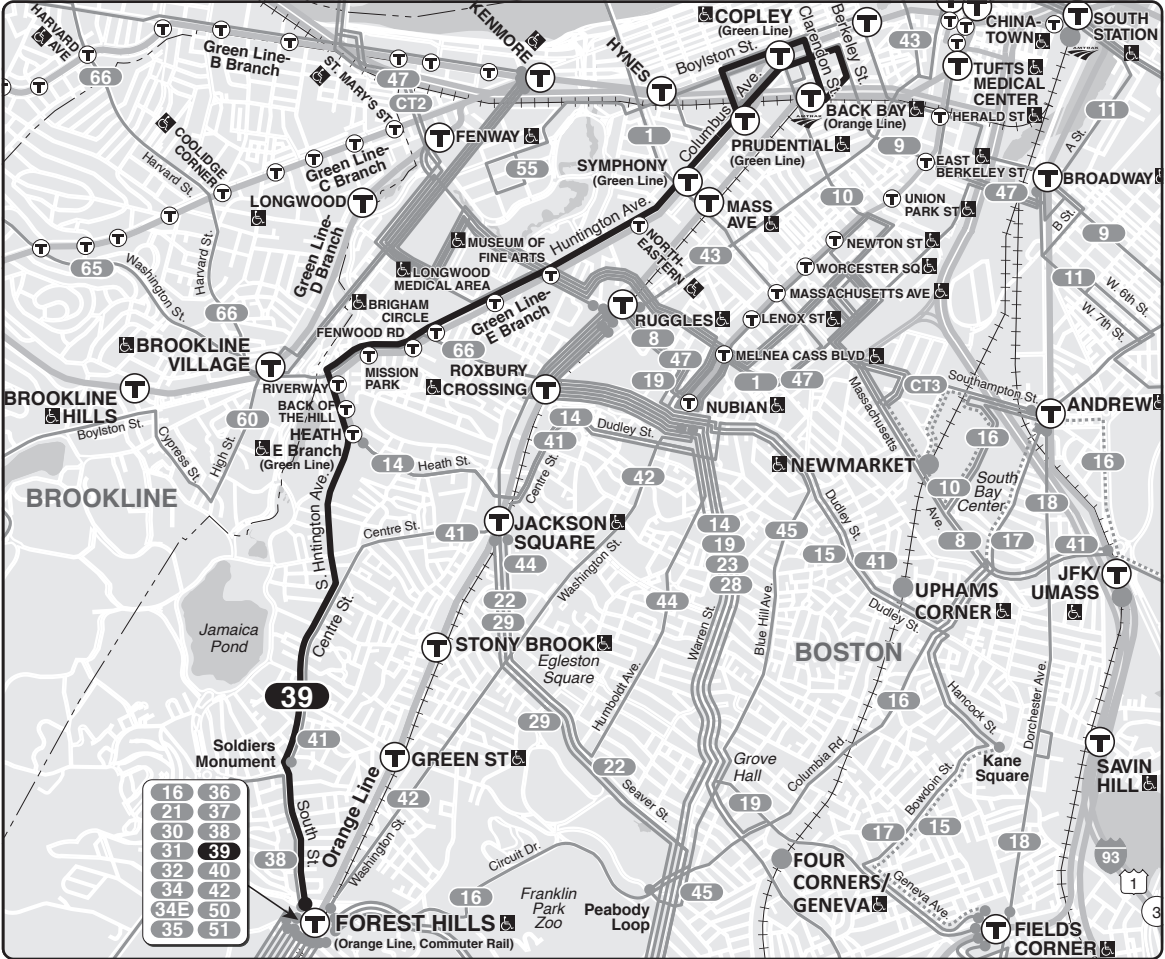

39 Forest Hills Sta – Back Bay Sta

Schedule Change
Weekday

Most buses every
20 minutes or less

- Connections**
- ORANGE LINE
 - GREEN LINE B C D E
 - FRANKLIN LINE NEEDHAM LINE
 - PROVIDENCE/STOUGHTON LINE
 - FRAMINGHAM/WORCESTER LINE

Information **617-222-3200**
Lost and Found **617-222-2432**
TTY **617-222-2399**

Realtime arrival information, maps, and more

mbta.com

A138-3-22.1

- 16 36
- 21 37
- 30 38
- 31 39
- 32 40
- 34 42
- 34E 50
- 35 51

- Transfer to bus/subway available on CharlieCard and contactless—good for 2 hours, pay fare difference.
- Children 11 & under ride free.
- ♿ All MBTA buses are accessible to people with disabilities.