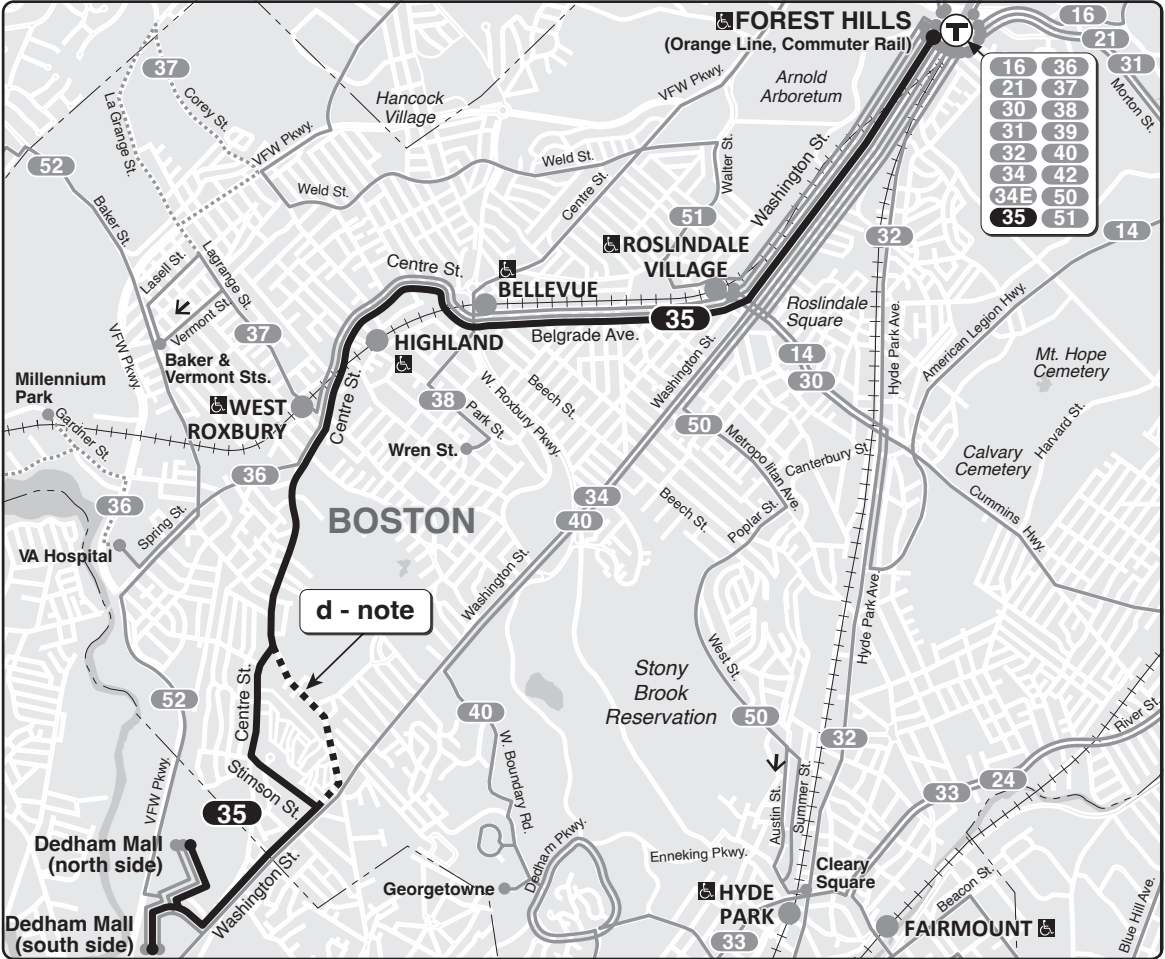

35 Dedham Mall or Stimson St – Forest Hills Sta

d - note

Connections

ORANGE LINE

NEEDHAM LINE

Information **617-222-3200**
 Lost and Found **617-222-2399**
 TTY **617-222-5146**

Realtime arrival information, maps, and more

mbta.com

- Transfer to bus/subway available on CharlieCard and contactless—good for 2 hours, pay fare difference.

- Children 11 & under ride free.

All MBTA buses are accessible to people with disabilities.

A B C runs only on school days

A to Avenue Louis Pasteur via routes 38 and 39

C leaves Avenue Louis Pasteur via routes 38 and 39 at this time

D via Grove St

PM times are **bold**

Information in this timetable is subject to change without notice. Traffic and weather may affect running times.