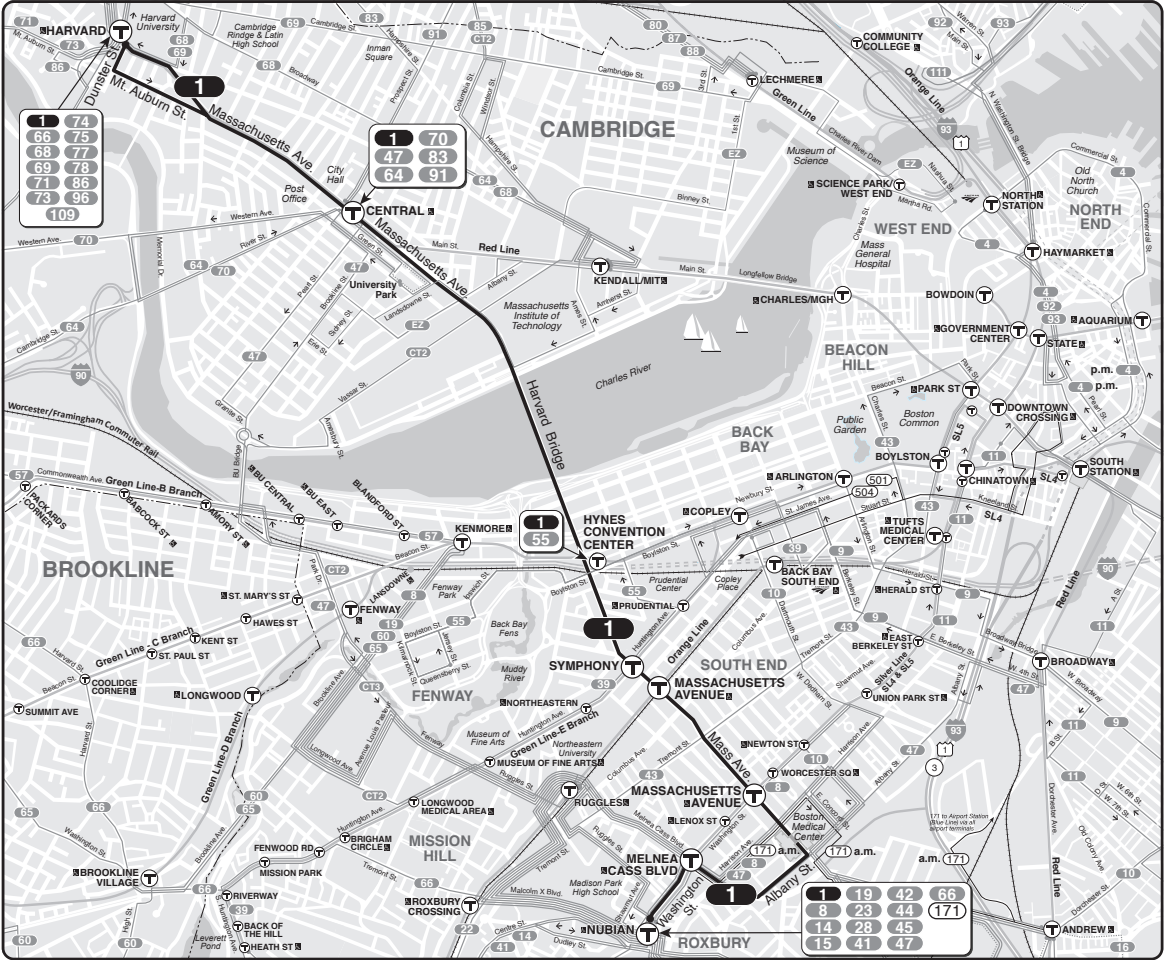

1 Harvard Sq – Nubian Sta

Connections

- RED LINE
- ORANGE LINE
- GREEN LINE
- B C D E
- SL4 SL5

Frequency

Most buses every **15 minutes** or less

- Transfer to bus/subway available on CharlieCard and contactless—good for 2 hours, pay fare difference.
- Children 11 & under ride free.
- ♿ All MBTA buses are accessible to people with disabilities.

	CharlieCard & Contactless	Cash on board	Reduced fare
Local Bus	$1.70	$1.70	$0.85
Bus + Subway	$2.40	$4.10	$1.10

Complete fare/pass rules and free/reduced fare eligibility: mbta.com/fares or call 617-222-3200

Information **617-222-3200**
Lost and Found **617-222-1450**
TTY **617-222-5146**

Realtime arrival information, maps, and more

mbta.com