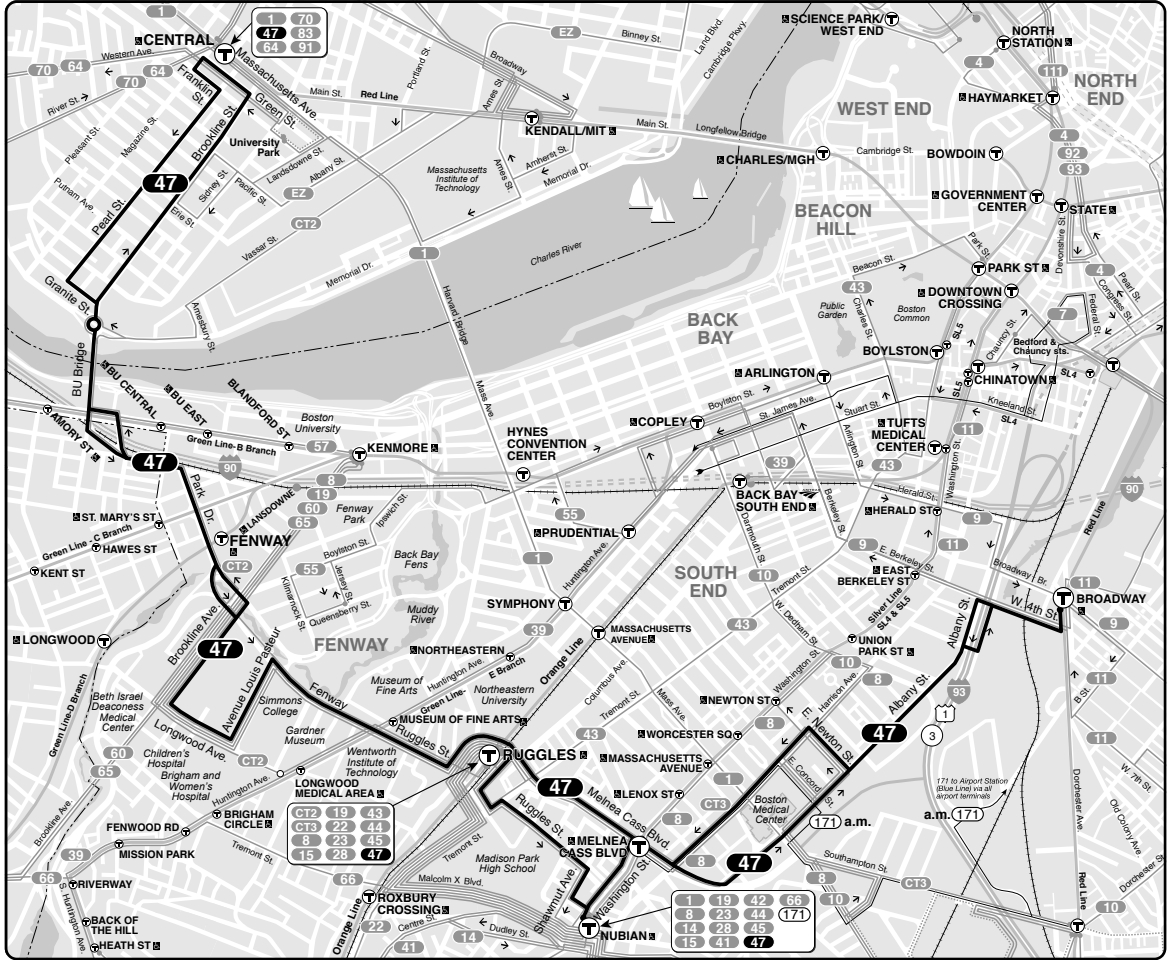

47 Central Sq, Cambridge – Broadway Sta

Schedule Change
Weekday

- ### Connections
- RED LINE ORANGE LINE
 - GREEN LINE D E SL4 SL5
 - FRANKLIN LINE NEEDHAM LINE
 - PROVIDENCE/STOUGHTON LINE

Information **617-222-3200**
 Lost and Found **617-222-1450**
 TTY **617-222-5146**

Realtime arrival information, maps, and more

mbta.com

- Transfer to bus/subway available on CharlieCard—good for 2 hours, pay fare difference.
- Children 11 & under ride free.
- ♿ All MBTA buses are accessible to people with disabilities.

	CharlieCard	Cash on board	Reduced fare
Local Bus	\$1.70	\$1.70	\$0.85
Bus + Subway	\$2.40	\$4.10	\$1.10

Complete fare/pass rules and free/reduced fare eligibility:
mbta.com/fares or call **617-222-3200**