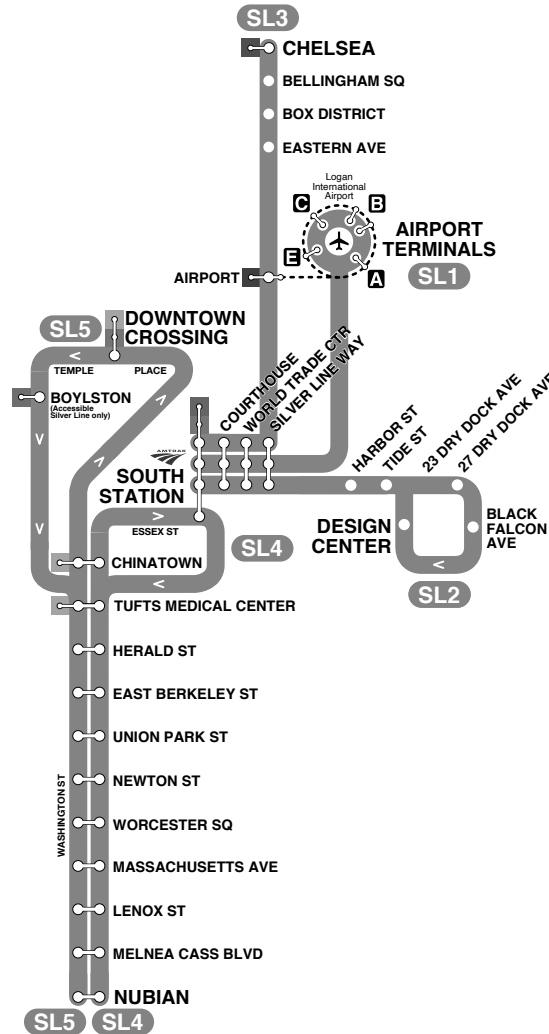

# T SILVER LINE

- SL1** Logan Airport – South Station

---

- SL2** Drydock – South Station

---

- SL3** Chelsea Sta – South Station

---

- SLW** Silver Line Way – South Station

	CharlieCard	Cash on board	Reduced fare
<b>Subway</b>	<b>\$2.40</b>	<b>\$2.40</b>	<b>\$1.10</b>
<b>Subway + Bus</b>	<b>\$2.40</b>	<b>\$4.10</b>	<b>\$1.10</b>

Complete fare/pass rules and free/reduced fare eligibility:  
[mbta.com/fares](http://mbta.com/fares) or call 617-222-3200

Realtime arrival information, maps, and more

**mbta.com**

Inbound <b>SL1</b>				Saturday			Sunday				
Weekday			Logan Terminal A	Logan Terminal E	South Station	Logan Terminal A	Logan Terminal E	South Station	Logan Terminal A	Logan Terminal E	South Station
5:39	5:44	6:05	5:48	5:53	6:08	5:50	5:58	6:21			
5:53	5:58	6:19	5:58	6:03	6:18	6:04	6:12	6:35			
6:07	6:12	6:33	6:08	6:13	6:28	6:18	6:26	6:49			
6:17	6:22	6:43	6:18	6:23	6:38	6:32	6:40	7:03			
every 10 mins			every 10-12 mins			every 14 mins					
11:48	11:54	<b>12:12</b>	11:38	11:44	<b>12:02</b>	11:40	11:48	<b>12:12</b>			
11:56	<b>12:02</b>	<b>12:20</b>	11:50	11:56	<b>12:14</b>	11:54	<b>12:02</b>	<b>12:26</b>			
<b>12:05</b>	<b>12:11</b>	<b>12:29</b>	<b>12:02</b>	<b>12:08</b>	<b>12:26</b>	<b>12:03</b>	<b>12:11</b>	<b>12:35</b>			
<b>12:14</b>	<b>12:20</b>	<b>12:38</b>	<b>12:14</b>	<b>12:20</b>	<b>12:38</b>	<b>12:08</b>	<b>12:16</b>	<b>12:40</b>			
every 9-13 mins			every 11-12 mins			every 8-11 mins					
12:38	12:46	12:57	12:39	12:44	12:57	12:39	12:47	1:11			
12:51	12:59	*1:10	12:50	12:58	*1:17	12:48	12:56	*1:17			
1:04	1:12	*1:23	1:01	1:09	*1:28	12:57	1:05	*1:26			
1:18	1:26	*1:37	1:12	1:20	*1:39	1:06	1:14	*1:35			

\* after exiting Ted Williams Tunnel, SL vehicles only serve World Trade Center Station & South Station

Trips marked "w" wait for last Red Line train serving South Station

SLW provides additional Waterfront service between South Station & Silver Line Way during peak periods.