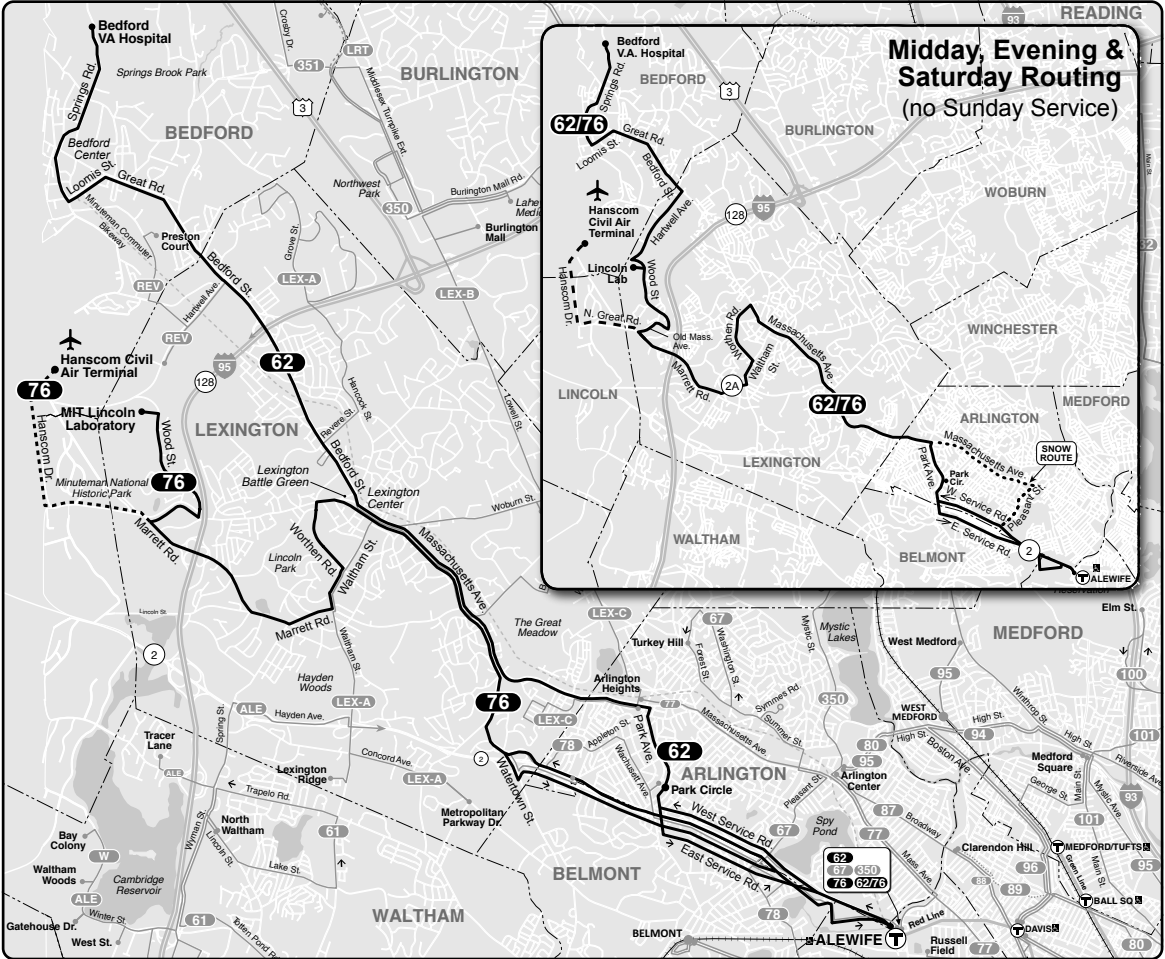

Effective April 7, 2024

Replaces December 2023

62 Bedford VA Hospital – Alewife Sta

76 Lincoln Lab – Alewife Sta

Connections

RED LINE

Information **617-222-3200**
 Lost and Found **617-222-2229**
 TTY **617-222-5146**

Realtime arrival information, maps, and more

mbta.com

- Transfer to bus/subway available on CharlieCard—good for 2 hours, pay fare difference.
- Children 11 & under ride free.
- ♿ All MBTA buses are accessible to people with disabilities.

❄ Snow Route

When active, Route 62 & 62/76 omits Route 2 Service Road and Park Avenue. Use stops on Pleasant Street (Arlington) or Massachusetts Avenue.

Route 76 omits Route 2 Service Road, Watertown St, and Pleasant St (Lexington). Use stops on Pleasant Street (Arlington) or Massachusetts Avenue.