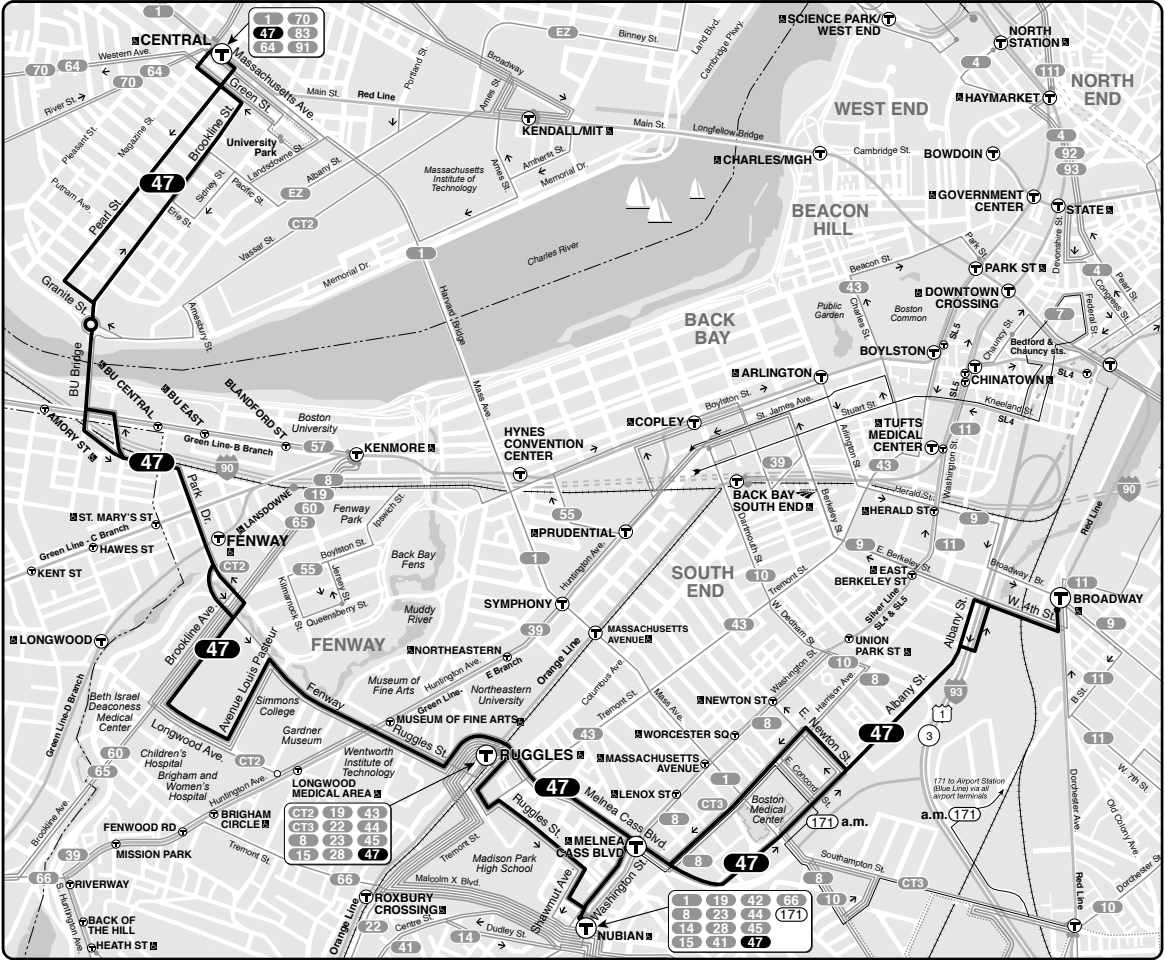

Effective April 7, 2024

Replaces December 2023

47 Central Sq, Cambridge – Broadway Sta

Schedule Change
Weekday

- ### Connections
- RED LINE ORANGE LINE
 - GREEN LINE D E SL4 SL5
 - FRANKLIN LINE NEEDHAM LINE
 - PROVIDENCE/STOUGHTON LINE

Information **617-222-3200**
Lost and Found **617-222-1450**
TTY **617-222-5146**

Realtime arrival information, maps, and more

mbta.com

- Transfer to bus/subway available on CharlieCard—good for 2 hours, pay fare difference.
- Children 11 & under ride free.
- ♿ All MBTA buses are accessible to people with disabilities.

A123-3-22.01

Weekday 47

Inbound

Central Sq, Cambridge	Ruggles Station	BU Medical Center	Broadway Station
5:59	6:15	6:26	6:39
6:16	6:32	6:43	6:56
6:34	6:50	7:01	7:14
6:52	7:08	7:19	7:32
7:10	7:26	7:37	7:51
7:26	7:44	7:56	8:10
7:39	7:58	8:10	8:24
7:52	8:11	8:23	8:37
8:04	8:23	8:36	8:50
8:16	8:35	8:48	9:02
8:28	8:47	9:00	9:14
8:40	8:59	9:13	9:27
8:54	9:14	9:28	9:42
9:09	9:29	9:42	9:56
9:22	9:41	9:54	10:08
9:37	9:55	10:08	10:22
9:52	10:10	10:23	10:37
10:07	10:25	10:38	10:52
10:25	10:43	10:56	11:10
every 20 min			
1:25	1:44	1:57	2:11
1:45	2:05	2:19	2:33
2:05	2:28	2:42	2:56
2:25	2:48	3:02	3:16
2:45	3:08	3:22	3:36
3:05	3:28	3:42	3:56
3:25	3:48	4:02	4:16
3:42	4:05	4:19	4:33
4:03	4:26	4:39	4:53
4:18	4:41	4:54	5:08
4:32	4:55	5:07	5:21
4:45	5:08	5:20	5:34
4:58	5:20	5:32	5:46
5:11	5:33	5:45	5:59
5:25	5:47	5:59	6:13
5:40	6:02	6:14	6:28
6:00	6:22	6:32	6:46
6:20	6:41	6:51	7:05
6:40	7:00	7:10	7:24
7:05	7:24	7:34	7:48
7:30	7:49	7:59	8:13
8:00	8:16	8:26	8:38
8:30	8:44	8:54	9:06
9:15	9:29	9:39	9:51
10:00	10:14	10:24	10:36
10:45	10:59	11:09	11:21
11:30	11:44	11:52	12:04
12:15	12:25	12:33	12:45
W 1:00	1:10	1:18	1:30

For additional service between Longwood Medical Area and Nubian Square, refer to Routes 8 and 19

W waits for last train to arrive station

PM times are bold

Information in this timetable is subject to change without notice. Traffic and weather may affect running times.