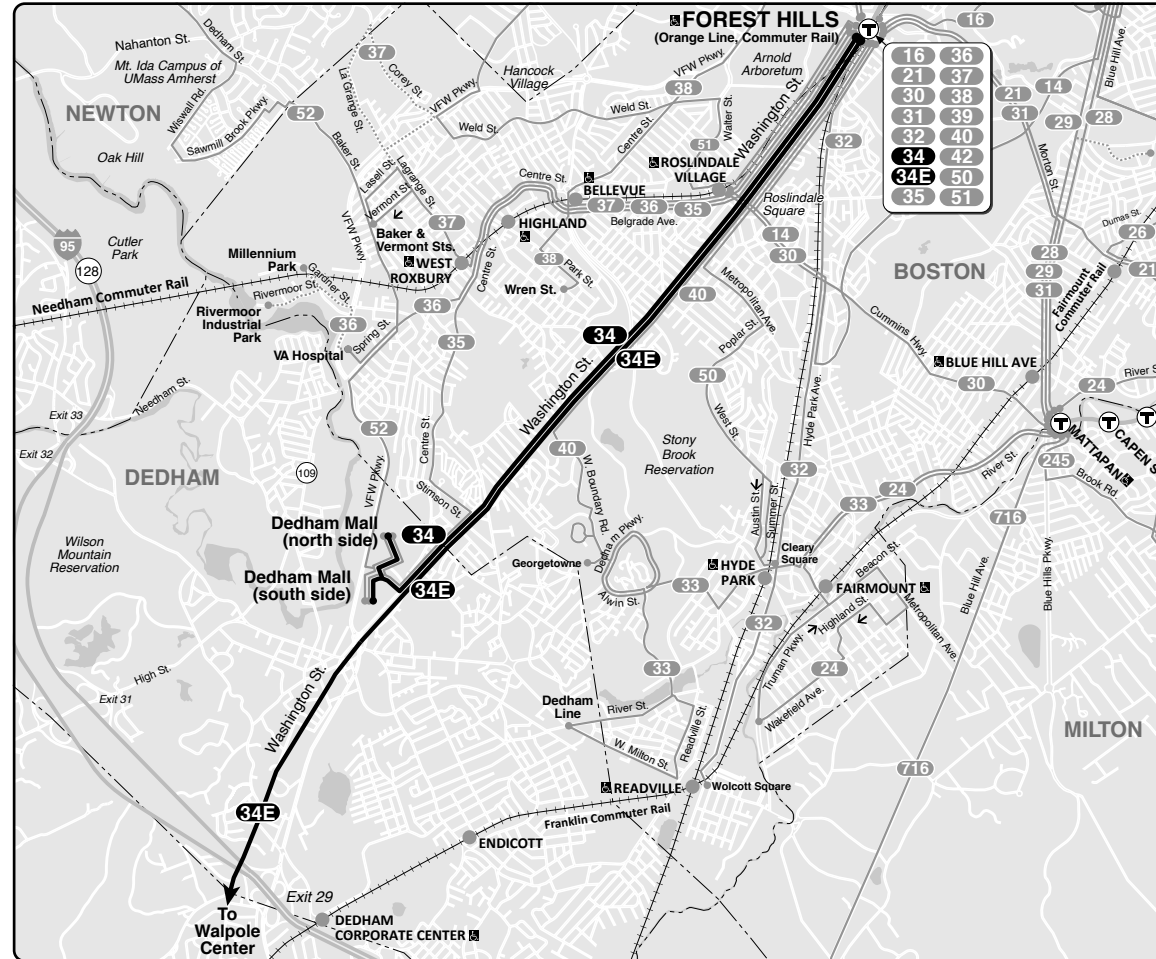

Outbound

	Forest Hills Upper Busway	Dedham Mall	Dedham Line	East Walpole
Ⓛ	6:35	-	5:45	6:07
Ⓛ	6:15	-	6:25	6:49
Ⓛ	6:45	7:01	-	-
Ⓛ	7:05	-	7:16	7:40
Ⓛ	7:30	-	7:41	8:05
Ⓛ	7:30	7:46	-	-
Ⓛ	7:55	-	8:06	8:31
Ⓛ	8:20	8:41	-	-
Ⓛ	8:40	-	8:54	9:21
Ⓛ	9:10	9:31	-	-
Ⓛ	9:30	-	9:44	10:11
Ⓛ	9:50	10:11	-	-
Ⓛ	10:20	-	10:34	11:01
Ⓛ	10:30	10:51	-	-
Ⓛ	10:50	-	11:06	11:35
Ⓛ	11:10	11:33	-	-
Ⓛ	11:25	-	11:41	12:10
Ⓛ	11:50	12:13	-	-
Ⓛ	12:05	-	12:21	12:50
Ⓛ	12:29	12:52	-	-
Ⓛ	12:45	-	1:01	1:30
Ⓛ	1:08	1:31	-	-
Ⓛ	1:25	-	1:41	2:10
Ⓛ	1:48	2:11	-	-
Ⓛ	2:05	-	2:21	2:50
Ⓛ	2:28	2:51	-	-
Ⓛ	2:45	-	3:01	3:30
Ⓛ	3:08	3:31	-	-
Ⓛ	3:25	-	3:41	4:10
Ⓛ	3:48	4:11	-	-
Ⓛ	4:05	-	4:21	4:50
Ⓛ	4:28	4:51	-	-
Ⓛ	4:45	-	5:01	5:29
Ⓛ	5:09	5:30	-	-
Ⓛ	5:25	-	5:39	6:07
Ⓛ	5:47	6:08	-	-
Ⓛ	6:05	-	6:19	6:47
Ⓛ	6:30	6:51	-	-
Ⓛ	6:45	-	6:59	7:27
Ⓛ	7:10	7:31	-	-
Ⓛ	7:25	-	7:37	8:04
Ⓛ	7:45	8:04	-	-
Ⓛ	8:10	-	8:21	8:48
Ⓛ	8:30	8:49	-	-
Ⓛ	8:55	-	9:06	9:32
Ⓛ	9:20	-	9:35	-
Ⓛ	9:40	-	9:51	10:16
Ⓛ	10:05	-	10:20	-
Ⓛ	10:25	-	10:36	11:01
Ⓛ	10:50	-	11:05	-
Ⓛ	11:10	-	11:21	11:46
Ⓛ	11:35	-	11:50	-
Ⓛ	11:55	-	12:06	12:29
Ⓛ	12:20	-	12:33	-
Ⓛ	12:35	-	12:44	1:06
Ⓛ	1:15	-	1:28	-

- Transfer to bus/subway available on CharlieCard—good for 2 hours, pay fare difference.
- Children 11 & under ride free.
- ♿ All MBTA buses are accessible to people with disabilities.

	CharlieCard	Cash on board	Reduced fare
Bus	$1.70	$1.70	$0.85
Bus + Subway	$2.40	$4.10	$1.10

Complete fare/pass rules and free/reduced fare eligibility: mbta.com/fares or call 617-222-3200

Effective April 7, 2024

Replaces December 2023

34

Dedham Mall – Forest Hills Sta

34E

Walpole Ctr – Forest Hills Sta

Schedule Change
Weekday

Connections

ORANGE LINE

FRANKLIN LINE

NEEDHAM LINE

T

Information **617-222-3200**
Lost and Found **617-222-2399**
TTY **617-222-5146**

Realtime arrival information, maps, and more

mbta.com