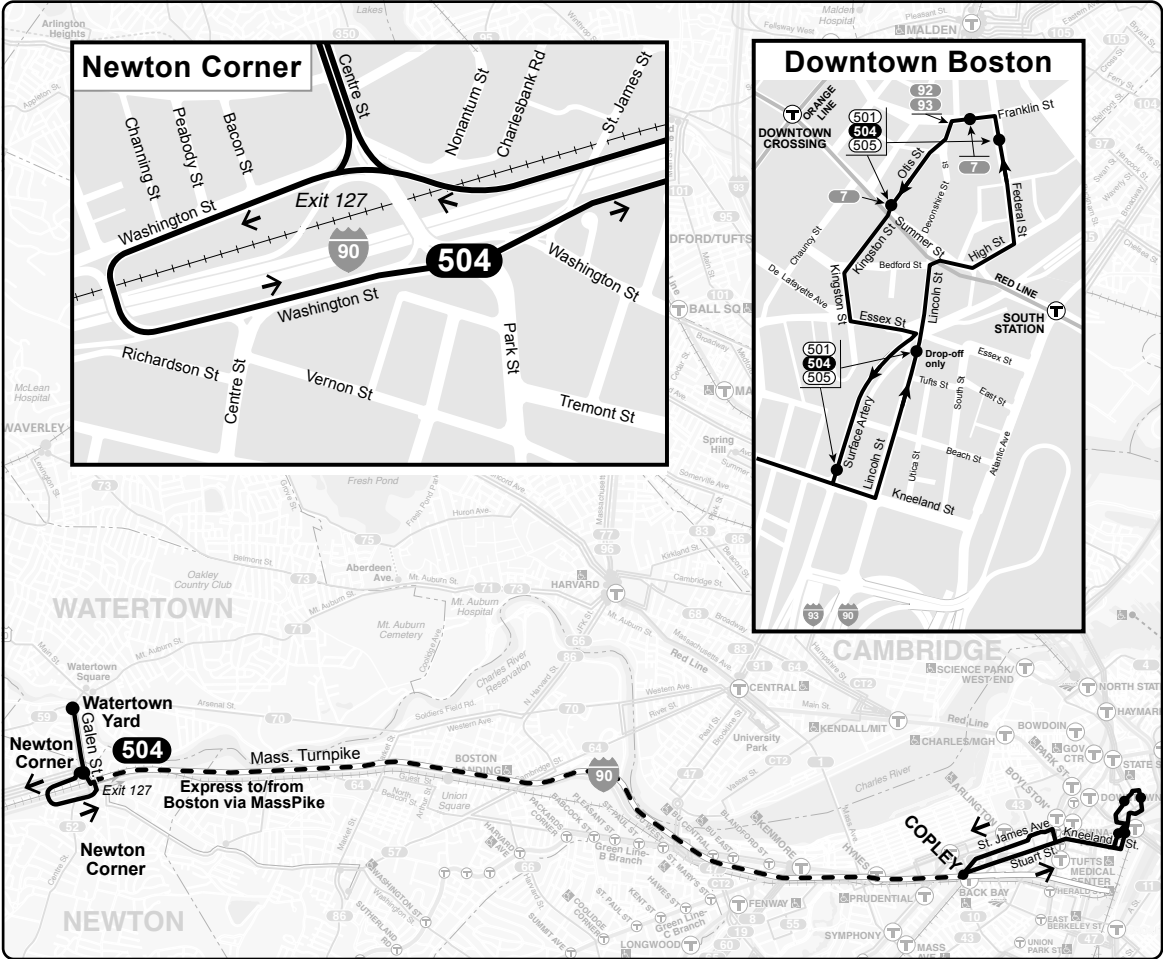

Effective April 7, 2024

Replaces December 2023

504 Watertown Yard – Federal St & Franklin St

Connections

- RED LINE ORANGE LINE
- GREEN LINE B C D E
- SL1 SL2 SL3 SL4 SL5
- FAIRMOUNT LINE FRANKLIN LINE
- FRAMINGHAM/WORCESTER LINE
- GREENBUSH LINE KINGSTON LINE
- MIDDLEBOROUGH/LAKEVILLE LINE
- NEEDHAM LINE
- PROVIDENCE/STOUGHTON LINE

Information **617-222-3200**
 Lost and Found **617-222-1450**
 TTY **617-222-5146**

Realtime arrival information, maps, and more

mbta.com

- Transfer to bus/subway available on CharlieCard—good for 2 hours, pay fare difference.
- Children 11 & under ride free.

A123-XP1-3-22.1

Weekday 504

Inbound

Watertown Yard	Newton Corner	Copley Square	Federal St. & Franklin St.
6:16	6:19	6:28	6:39
6:31	6:34	6:43	6:54
6:45	6:48	6:57	7:08
6:59	7:02	7:11	7:25
7:14	7:19	7:32	7:47
7:29	7:34	7:48	8:03
7:45	7:50	8:04	8:19
8:00	8:05	8:19	8:34
8:15	8:20	8:36	8:51
8:30	8:35	8:51	9:06
8:45	8:50	9:06	9:21
9:00	9:05	9:19	9:33
9:16	9:19	9:31	9:45
9:34	9:37	9:49	10:03
9:52	9:54	10:05	10:19
10:30	10:32	10:43	10:57
11:10	11:12	11:23	11:37
11:50	11:52	12:03	12:17
12:30	12:32	12:43	12:57
1:10	1:12	1:23	1:37
1:50	1:52	2:03	2:17
2:25	2:27	2:38	2:52
3:05	3:07	3:18	3:34
3:45	3:49	4:00	4:16
4:08	4:12	4:23	4:39
4:26	4:30	4:41	4:57
4:44	4:48	4:59	5:17
5:02	5:06	5:17	5:35
5:17	5:21	5:32	5:50
5:32	5:36	5:47	6:05
5:47	5:51	6:02	6:19
6:05	6:09	6:19	6:34
6:25	6:28	6:37	6:52
6:50	6:53	7:02	7:17
7:20	7:23	7:32	7:45

Saturday 504

Inbound

Watertown Yard	Newton Corner	Copley Square	Federal St. & Franklin St.
7:30	7:32	7:43	7:52
8:20	8:22	8:33	8:42
9:10	9:12	9:23	9:34
10:10	10:12	10:23	10:36
11:10	11:12	11:23	11:36
12:15	12:17	12:28	12:42
1:25	1:27	1:38	1:52
2:35	2:37	2:48	3:02
3:45	3:47	3:58	4:12
4:55	4:57	5:08	5:22
6:05	6:07	6:18	6:34
7:15	7:17	7:28	7:41