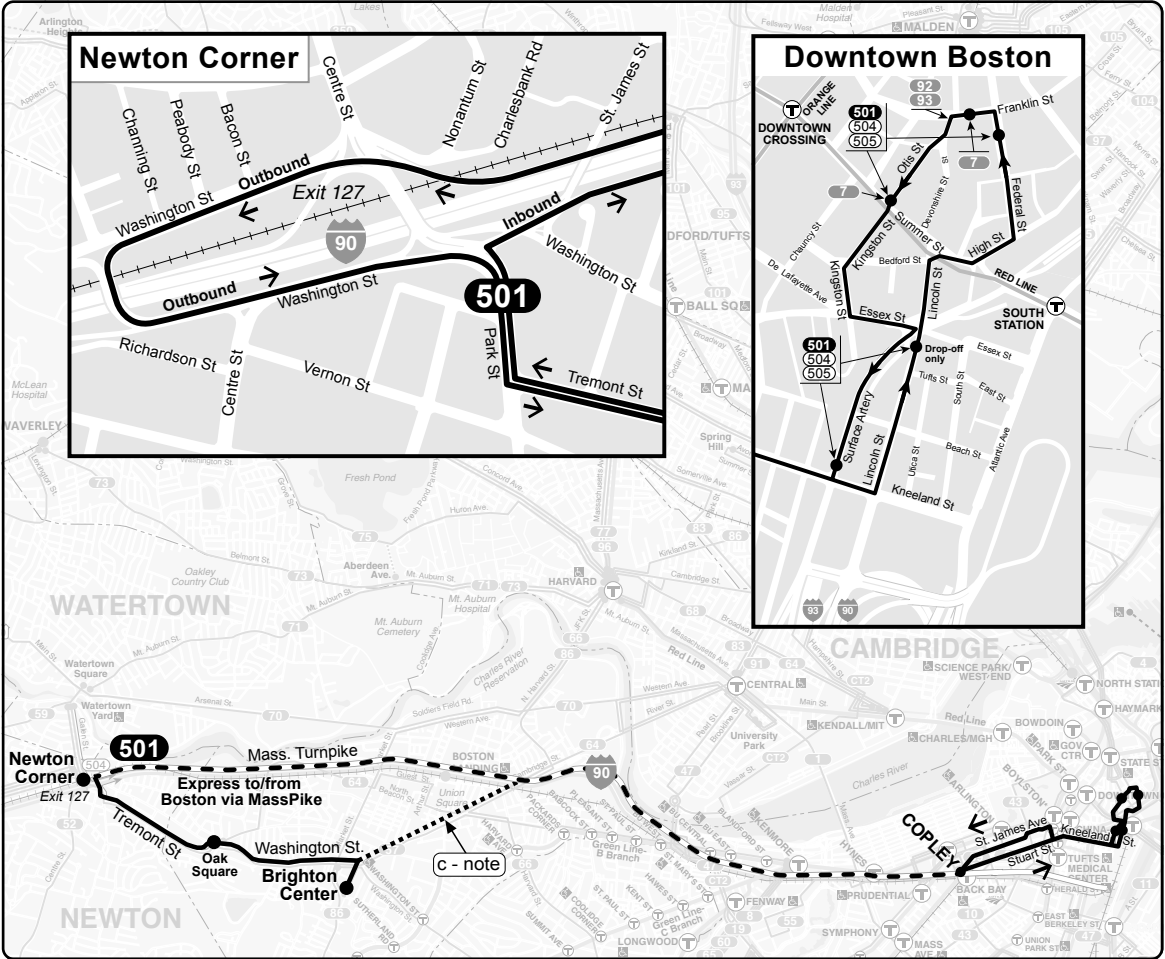

501 Brighton Ctr – Federal St & Franklin St

Schedule Change
Weekday

Connections

- RED LINE   ORANGE LINE
- GREEN LINE   B   C   D   E
- SL1   SL2   SL3   SL4   SL5
- FAIRMOUNT LINE   FRANKLIN LINE
- FRAMINGHAM/WORCESTER LINE
- GREENBUSH LINE   KINGSTON LINE
- MIDDLEBOROUGH/LAKEVILLE LINE
- NEEDHAM LINE
- PROVIDENCE/STOUGHTON LINE

Information **617-222-3200**
Lost and Found **617-222-1450**
TTY **617-222-5146**
Realtime arrival information, maps, and more

mbta.com

- Transfer to bus/subway available on CharlieCard—good for 2 hours, pay fare difference.
- Children 11 & under ride free.
- ♿ All MBTA buses are accessible to people with disabilities.

	CharlieCard	Cash on board	Reduced fare
Express Bus	$4.25	$4.25	$2.10
Exp + Local	$4.25	$5.95	$2.10
Exp + Subway	$4.25	$6.95	$2.10

Fare/pass rules on mbta.com/fares or call **617-222-3200**