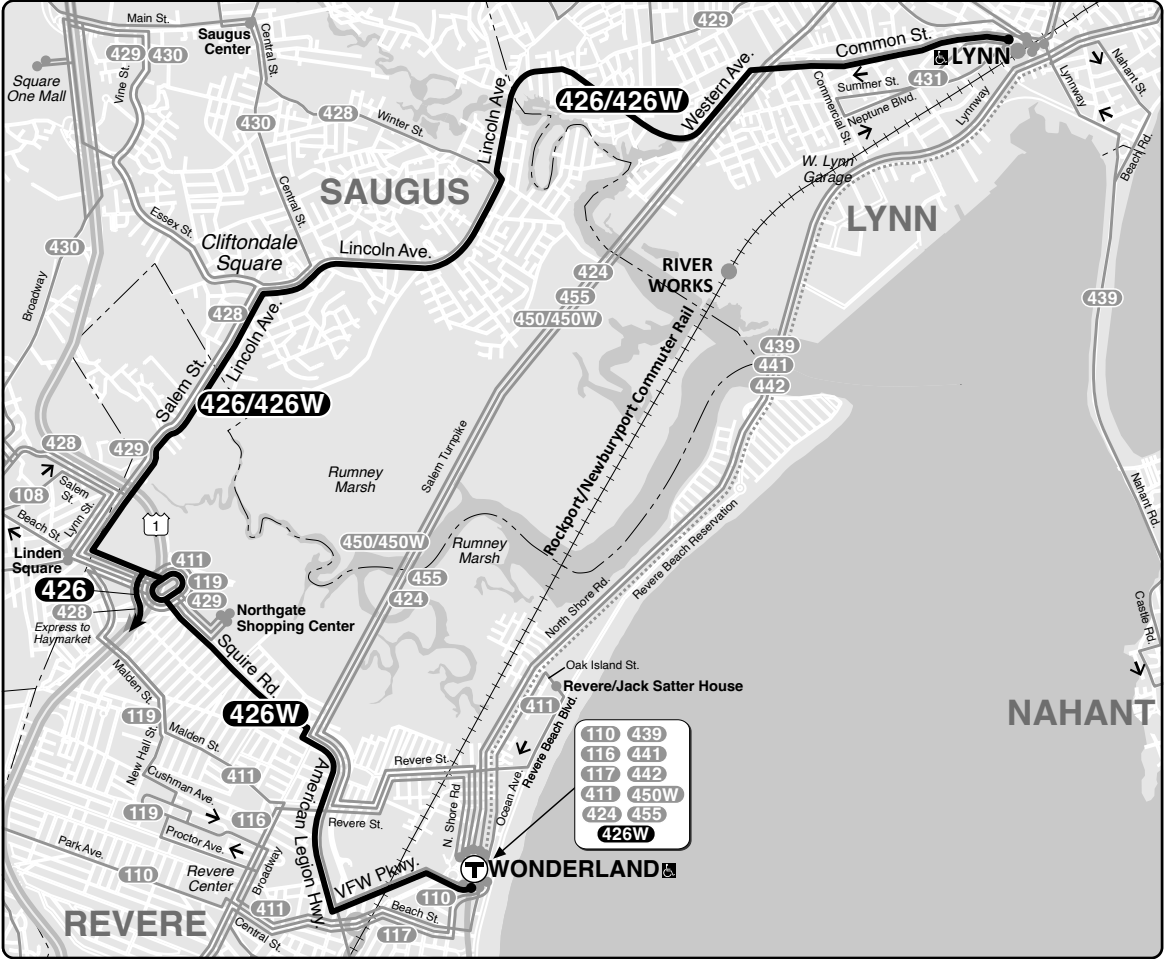

426 Central Sq, Lynn – Haymarket or Wonderland Sta

Connections

- ORANGE LINE** **BLUE LINE**
- GREEN LINE** **D E**
- NEWBURYPORT/ROCKPORT LINE**

Information **617-222-3200**
 Lost and Found **617-222-5263**
 TTY **617-222-5146**

Realtime arrival information, maps, and more

mbta.com

- Transfer to bus/subway available on CharlieCard—good for 2 hours, pay fare difference.
- Children 11 & under ride free.

All MBTA buses are accessible to people with disabilities.

Express Service

Local bus fare applies only if your trip does not cross the Tobin Bridge or Boston Harbor.

D to/from Wonderland Station at this time. Serves Bell Circle

S leaves O'Callaghan & Osborne St at this time only on school days