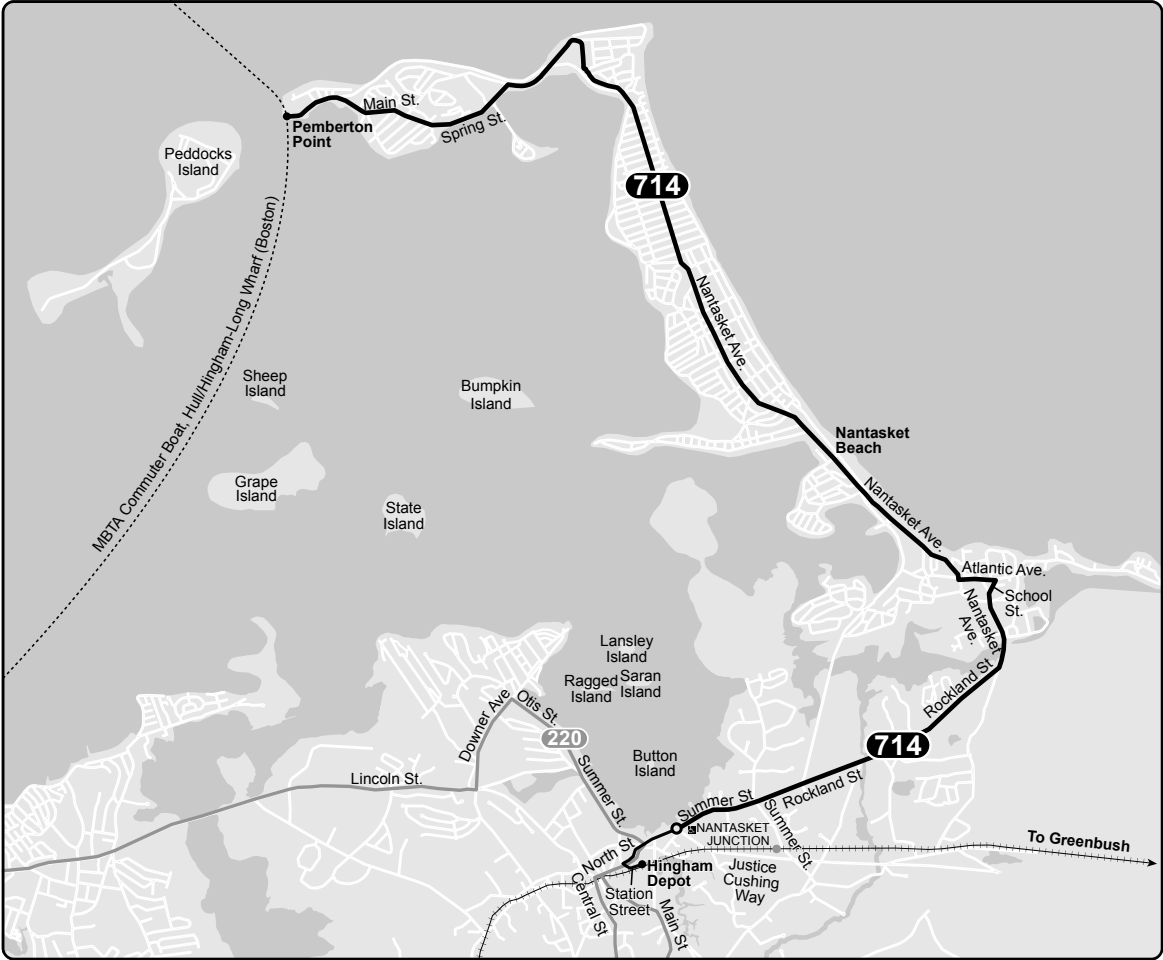

Effective December 17, 2023

Replaces August 2023

714 Pemberton Pt,
Hull – Station St,
Hingham

1. Exact fare only and no transfers.
   - Children 11 & under ride free.
2. Joseph's buses accessible to people with disabilities.

Cash on board	Reduced fare
$1.70	$0.85

Fare/pass rules and free/reduced fare eligibility for this route:
mbta.com/fares or call 781-396-2500

Information **617-222-3200**
Lost and Found **781-396-2500**
TTY **617-222-5146**

Operated by Joseph's for the MBTA

mbta.com

PVT-3-22.1