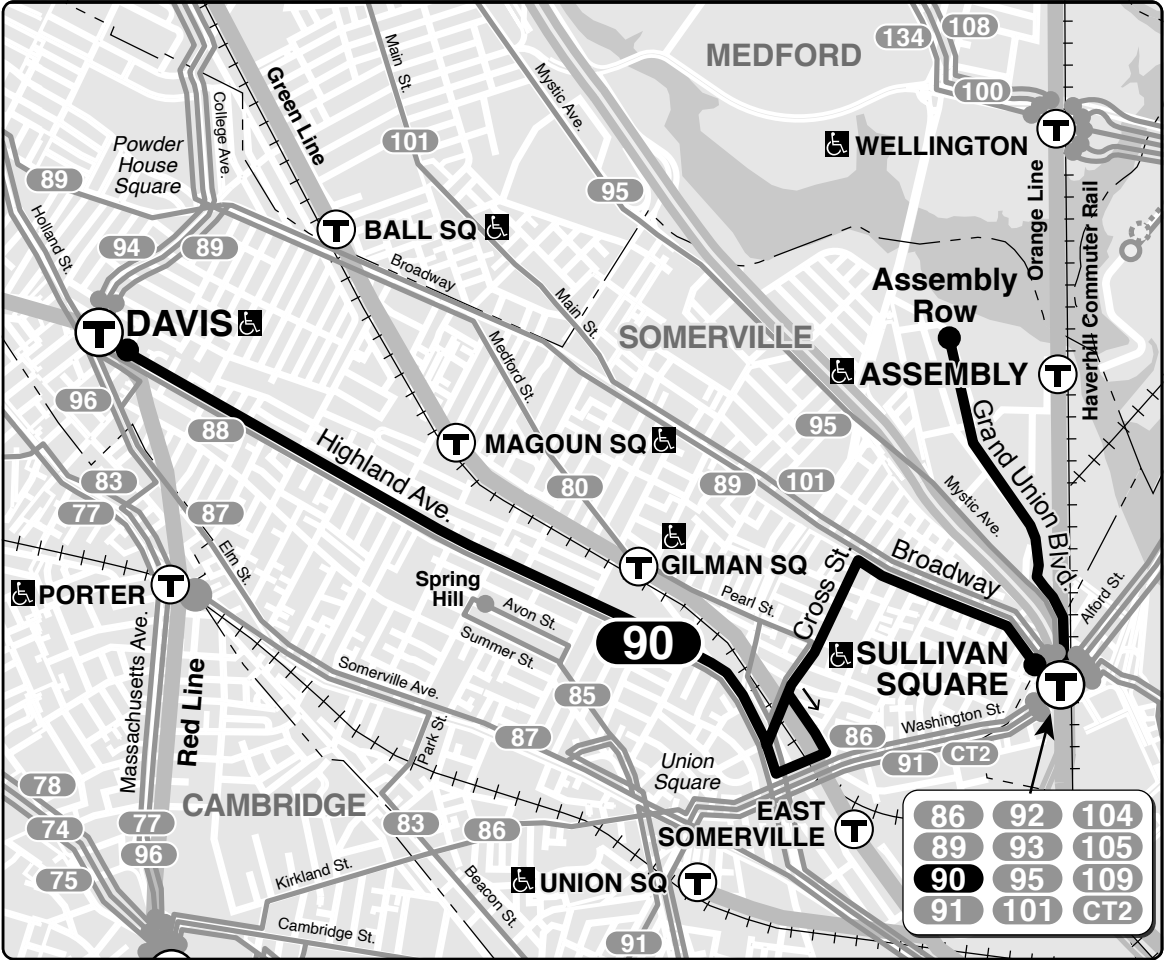

Effective **August 27, 2023**

Replaces July 2023

90 **Davis Sta – Assembly Row**

Connections

- RED LINE ORANGE LINE
- GREEN LINE E

Information **617-222-3200**
 Lost and Found **617-222-2229**
 TTY **617-222-5146**

Realtime arrival information, maps, and more

mbta.com

A126-3-22.1

- Transfer to bus/subway available on CharlieCard—good for 2 hours, pay fare difference.
- Children 11 & under ride free with a paying customer.
- ♿ All MBTA buses are accessible to people with disabilities.