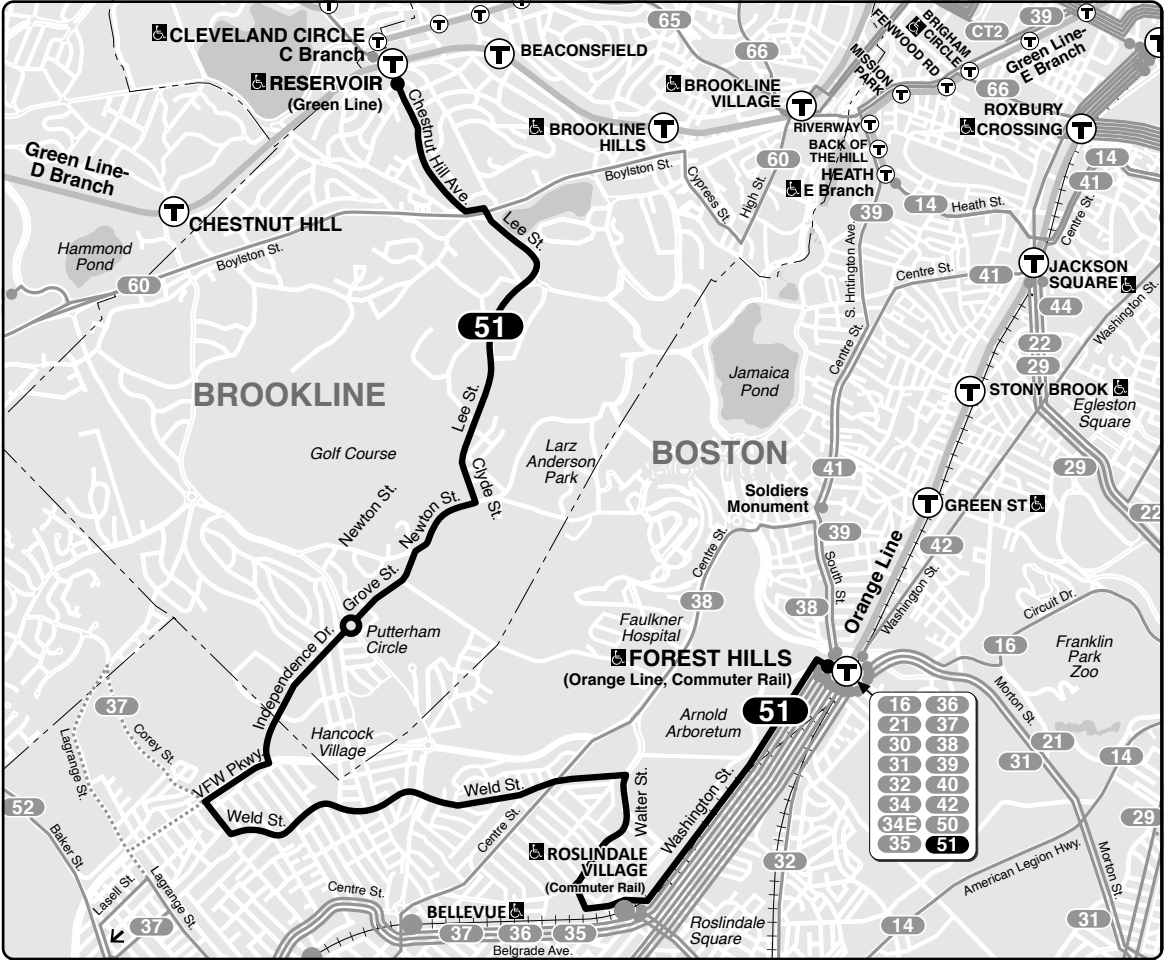

## Connections

- ORANGE LINE
- GREEN LINE C D
- NEEDHAM LINE

Information **617-222-3200**  
 Lost and Found **617-222-2399**  
 TTY **617-222-5146**

Realtime arrival information, maps, and more

**mbta.com**