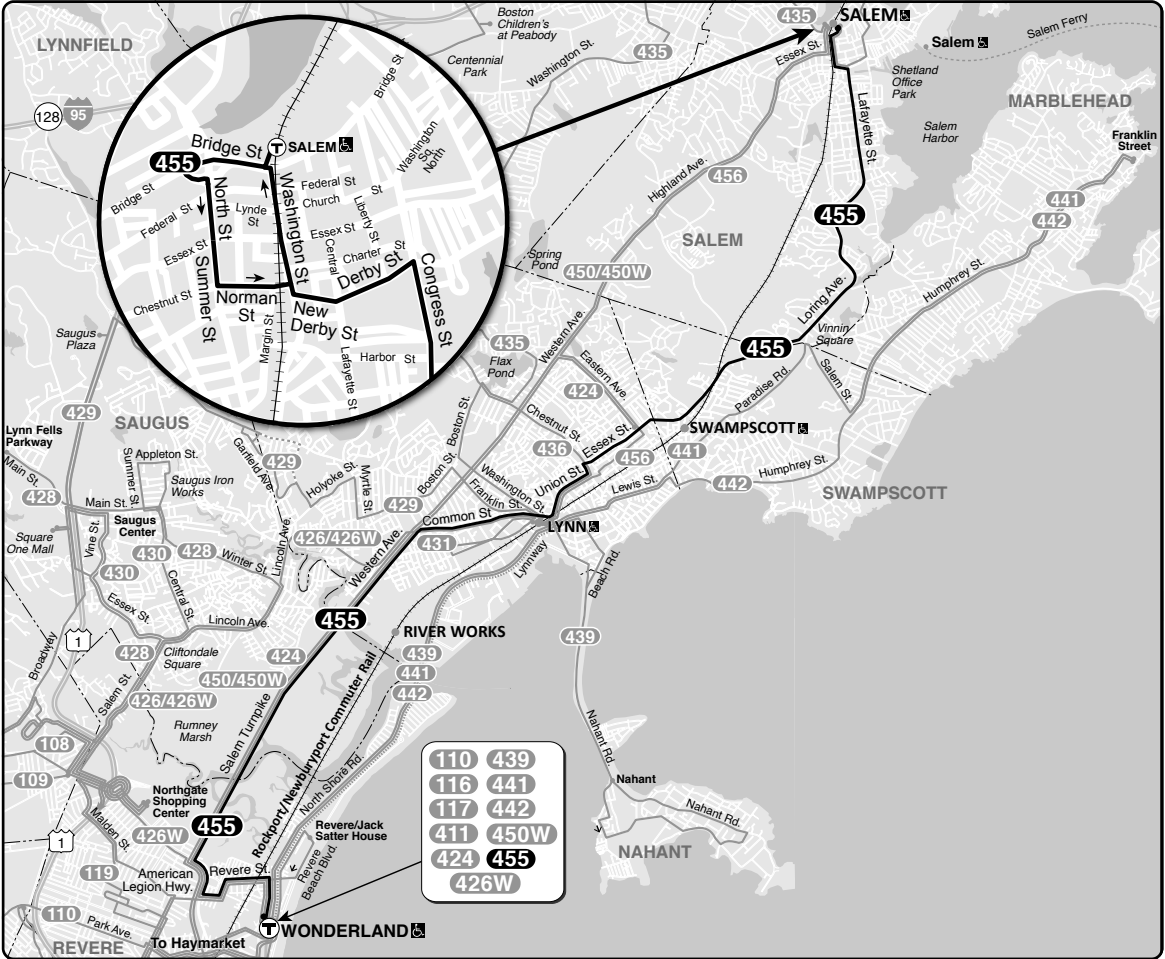

Effective **August 27, 2023**

Replaces July 2023

455 Salem Depot – Wonderland Sta

Schedule Change
Weekday

Connections

- BLUE LINE
- NEWBURYPORT/ROCKPORT LINE

Information **617-222-3200**
 Lost and Found **617-222-5263**
 TTY **617-222-5146**

Realtime arrival information, maps, and more

mbta.com

- Transfer to bus/subway available on CharlieCard—good for 2 hours, pay fare difference.
- Children 11 & under ride free with a paying customer.
- ♿ All MBTA buses are accessible to people with disabilities.