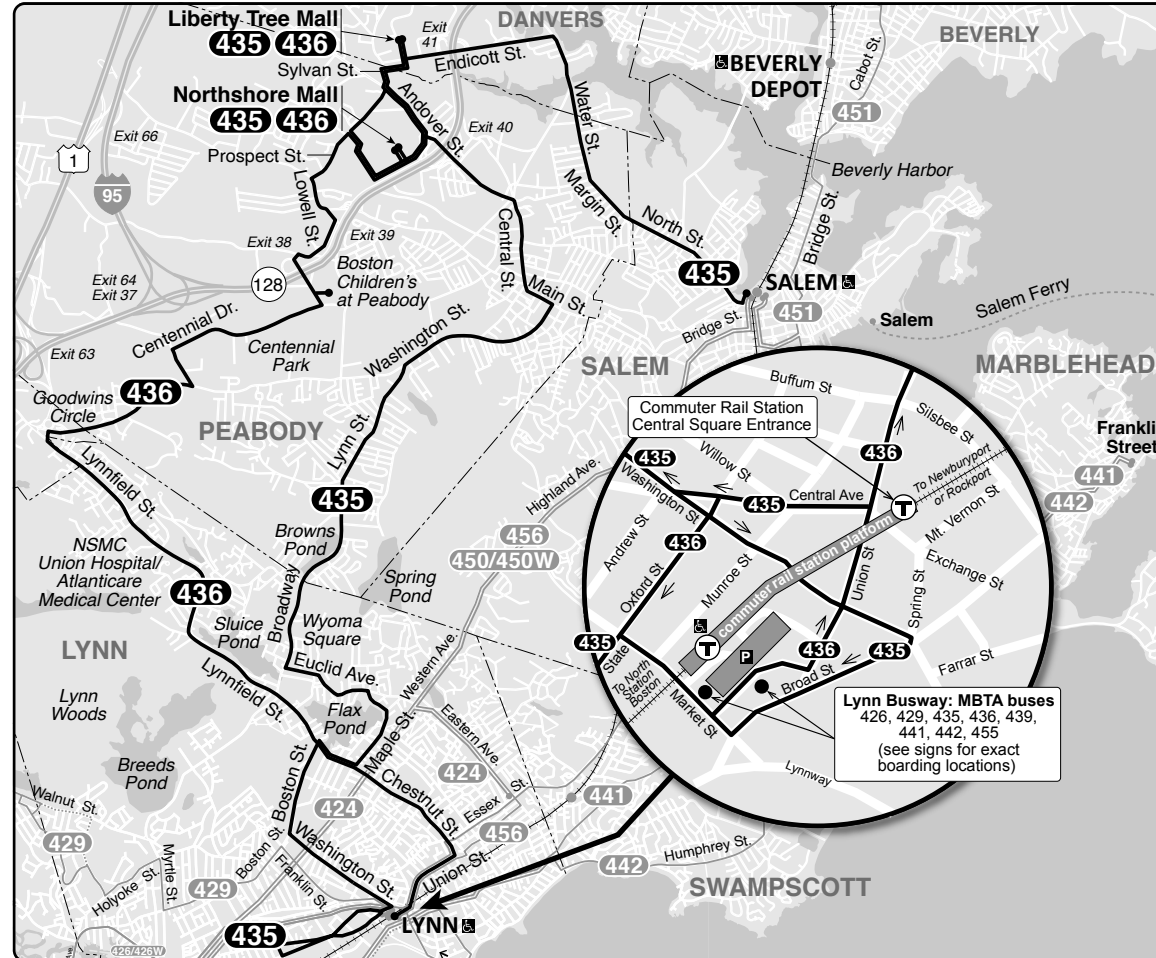

Sunday 435

Inbound			
Liberty Tree Mall	North Shore Mall	Central Sq, Lynn	Neptune Towers
11:10	11:20	11:52	11:59
1:30	1:40	2:14	2:21
3:55	4:07	4:46	4:53
6:20	6:32	7:11	-
7:05	7:16	7:53	-
8:00	8:11	8:48	-

Outbound

Neptune Towers	Central Sq, Lynn	North Shore Mall	Liberty Tree Mall
-	9:30	10:02	10:16
10:07	10:12	10:44	10:55
12:20	12:25	12:59	1:14
2:45	2:49	3:22	3:37
5:05	5:09	5:43	5:58
-	6:10	6:44	7:00

- Transfer to bus/subway available on CharlieCard—good for 2 hours, pay fare difference.
- Children 11 & under ride free with a paying customer.
- ♿ All MBTA buses are accessible to people with disabilities.

Replaces July 2023

435

Salem Depot – Central Sq, Lynn or Neptune Tws

436

Liberty Tree Mall – Central Sq, Lynn

Schedule Change
Weekday

Connections

NEWBURYPORT/ROCKPORT LINE

T

Information **617-222-3200**
Lost and Found **617-222-5263**
TTY **617-222-5146**

Realtime arrival information, maps, and more

mbta.com