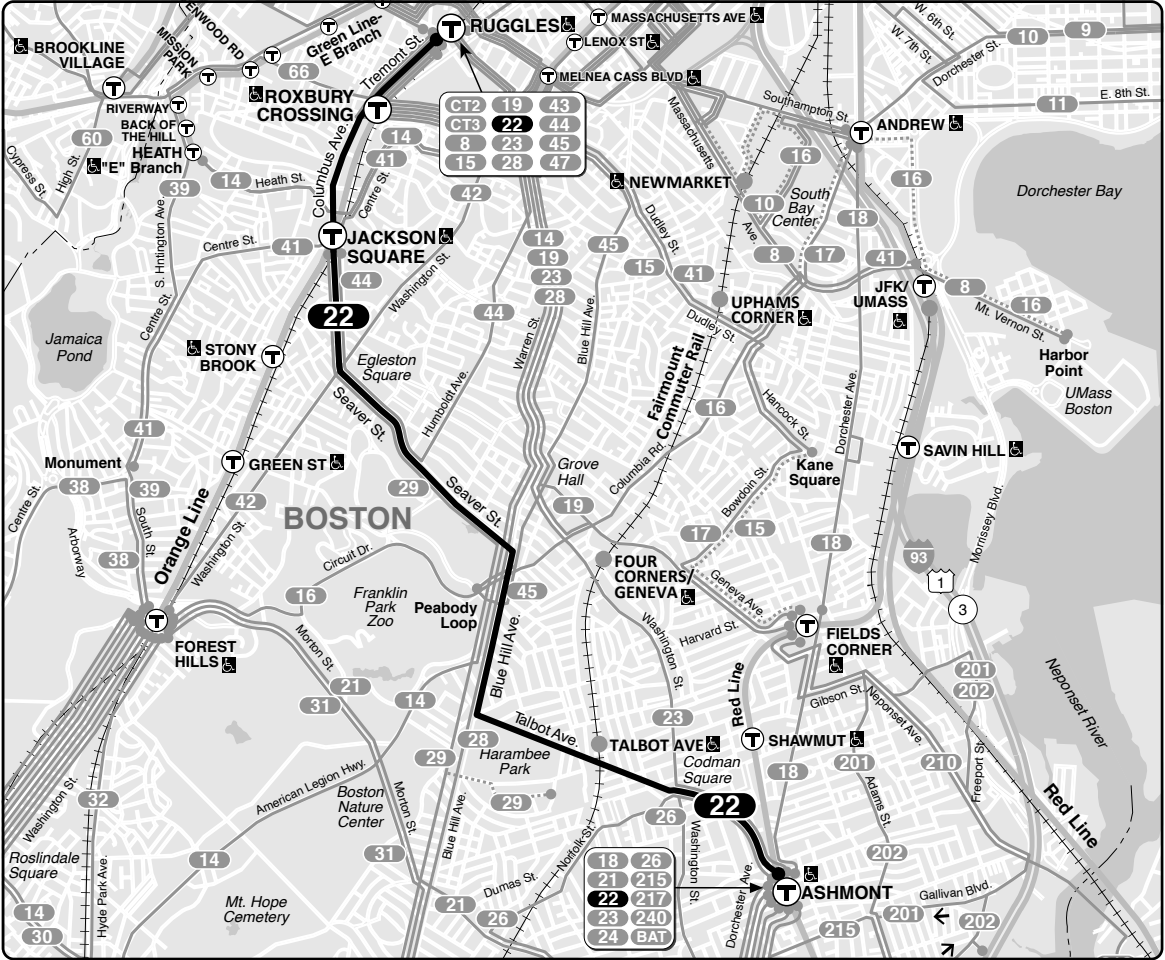

Effective **August 27, 2023**

Replaces July 2023

22 Ashmont Sta – Ruggles Sta via Talbot Ave

Schedule Change
Saturday

1. **Connections**
2. RED LINE
   - ORANGE LINE
   - MATTAPAN LINE
   - FAIRMOUNT LINE

Frequency

Buses about every **20 minutes** or less

Information **617-222-3200**
Lost and Found **617-222-1450**
TTY **617-222-5146**

Realtime arrival information, maps, and more

mbta.com

A123-3-22.01

- Transfer to bus/subway available on CharlieCard—good for 2 hours, pay fare difference.
- Children 11 & under ride free with a paying customer.
- ♿ All MBTA buses are accessible to people with disabilities.

	CharlieCard	Cash on board	Reduced fare
Bus	$1.70	$1.70	$0.85
Bus + Subway	$2.40	$4.10	$1.10

Complete fare/pass rules and free/reduced fare eligibility:
mbta.com/fares or call **617-222-3200**