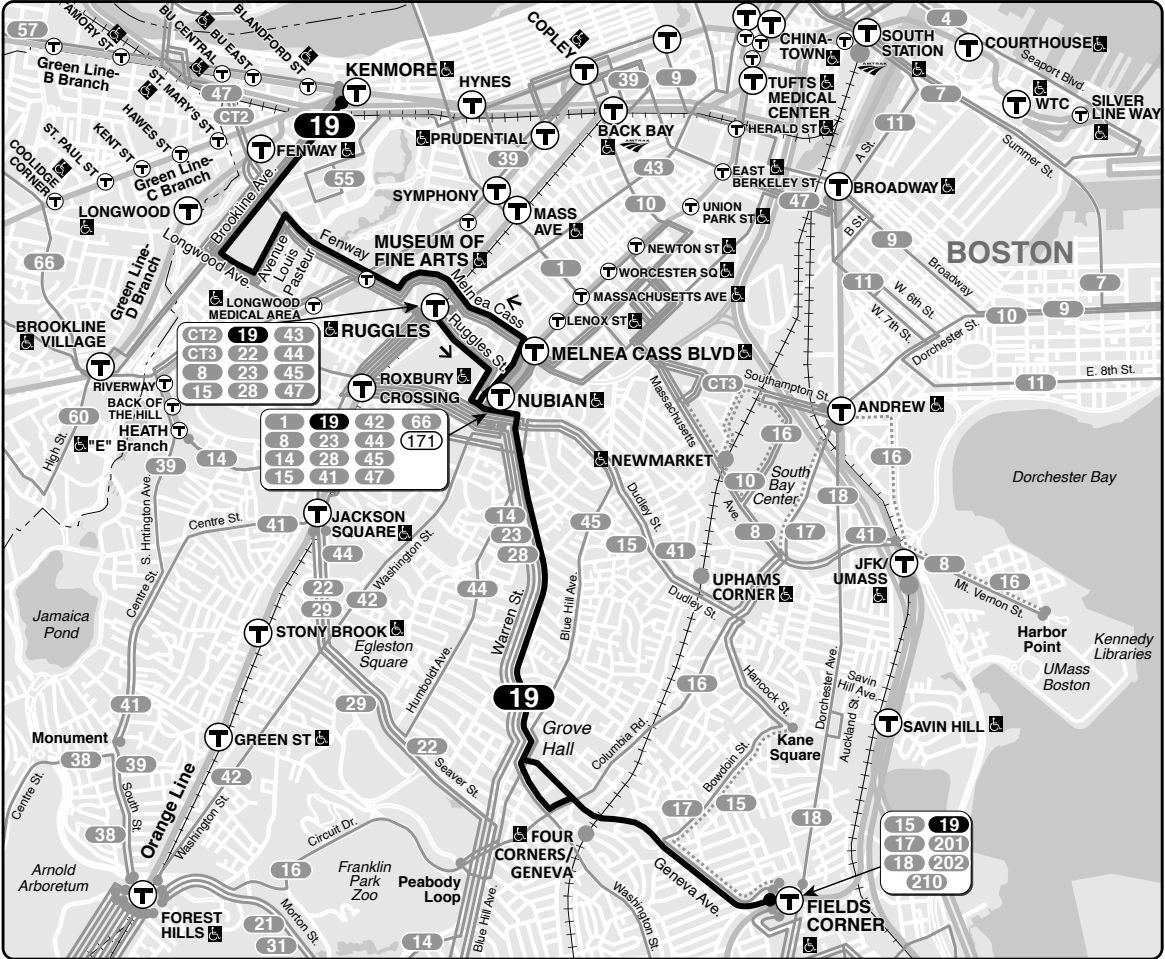

Effective **August 27, 2023**

Replaces March 2023

19 Fields Corner Sta – Kenmore or Ruggles Sta

Schedule Change
Weekday

Connections

- RED LINE   ORANGE LINE
- GREEN LINE   B   C   D   E   SL4   SL5
- FAIRMOUNT LINE   FRANKLIN LINE
- FRAMINGHAM/WORCESTER LINE
- NEEDHAM LINE
- PROVIDENCE/STOUGHTON LINE

Information **617-222-3200**
Lost and Found **617-222-1450**
TTY **617-222-5146**

Realtime arrival information, maps, and more

mbta.com

- Transfer to bus/subway available on CharlieCard—good for 2 hours, pay fare difference.
- Children 11 & under ride free with a paying customer.
- ♿ All MBTA buses are accessible to people with disabilities.

	CharlieCard	Cash on board	Reduced fare
Bus	$1.70	$1.70	$0.85
Bus + Subway	$2.40	$4.10	$1.10

Complete fare/pass rules and free/reduced fare eligibility:
mbta.com/fares or call **617-222-3200**

A123-3-22.01