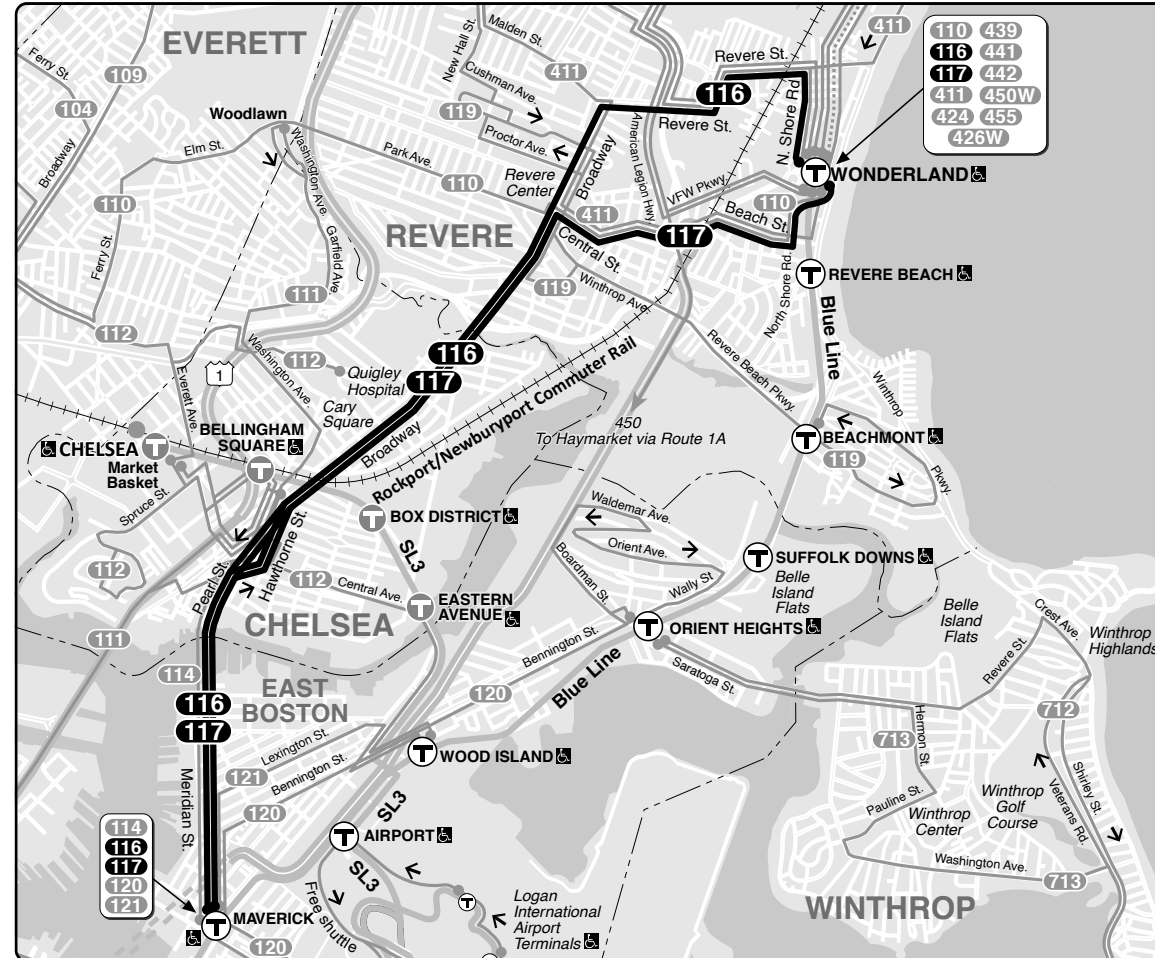

Effective **August 27, 2023**

Replaces July 2023

116

Wonderland Sta – Maverick Sta

via Revere Street

117

Wonderland Sta – Maverick Sta

via Beach Street

Schedule Change

Weekday, Saturday and Sunday

i

Connections

BLUE LINE

SL3

Frequency

20