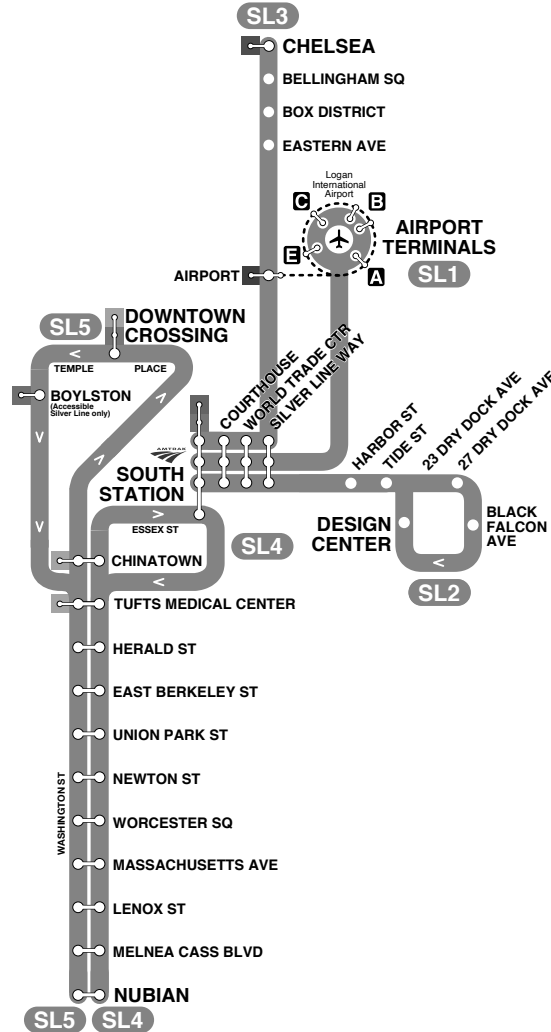

# T SILVER LINE

**SL4** Nubian – South Station

**SL5** Nubian – Downtown Crossing

	CharlieCard	Cash on board	Reduced fare
<b>SL4, SL5</b>	<b>\$1.70</b>	<b>\$1.70</b>	<b>\$0.85</b>
<b>4, 5 + Bus</b>	<b>\$1.70</b>	<b>\$3.40</b>	<b>\$0.85</b>
<b>4, 5 + Subway</b>	<b>\$2.40</b>	<b>\$4.10</b>	<b>\$1.10</b>

Information **617-222-3200**  
 Lost and Found **617-222-2432**  
 TTY **617-222-2399**

Realtime arrival information, maps, and more

**mbta.com**

A138-SL-22.1

**Inbound SL4**  
Weekday

Saturday			Sunday		
Nubian Station	Tufts Medical	South Station	Nubian Station	Tufts Medical	South Station
5:17	5:29	5:34	5:23	5:32	5:35
5:33	5:45	5:50	5:41	5:50	5:53
5:49	6:01	6:06	5:56	6:05	6:08
6:05	6:17	6:22	6:15	6:25	6:28
every 12-17 mins			every 13-15 mins		
11:42	11:57	<b>12:04</b>	11:34	11:50	11:54
11:59	<b>12:14</b>	<b>12:21</b>	11:50	<b>12:06</b>	<b>12:10</b>
<b>12:14</b>	<b>12:29</b>	<b>12:36</b>	<b>12:06</b>	<b>12:22</b>	<b>12:26</b>
<b>12:28</b>	<b>12:43</b>	<b>12:50</b>	<b>12:23</b>	<b>12:39</b>	<b>12:43</b>
every 11-21 mins			every 17-20 mins		
<b>11:16</b>	<b>11:26</b>	<b>11:30</b>	<b>11:20</b>	<b>11:30</b>	<b>11:34</b>
<b>11:36</b>	<b>11:46</b>	<b>11:50</b>	<b>11:40</b>	<b>11:49</b>	<b>11:53</b>
<b>11:56</b>	12:06	12:10	12:00	12:09	12:13
12:16	12:26	12:30	12:20	12:29	12:33