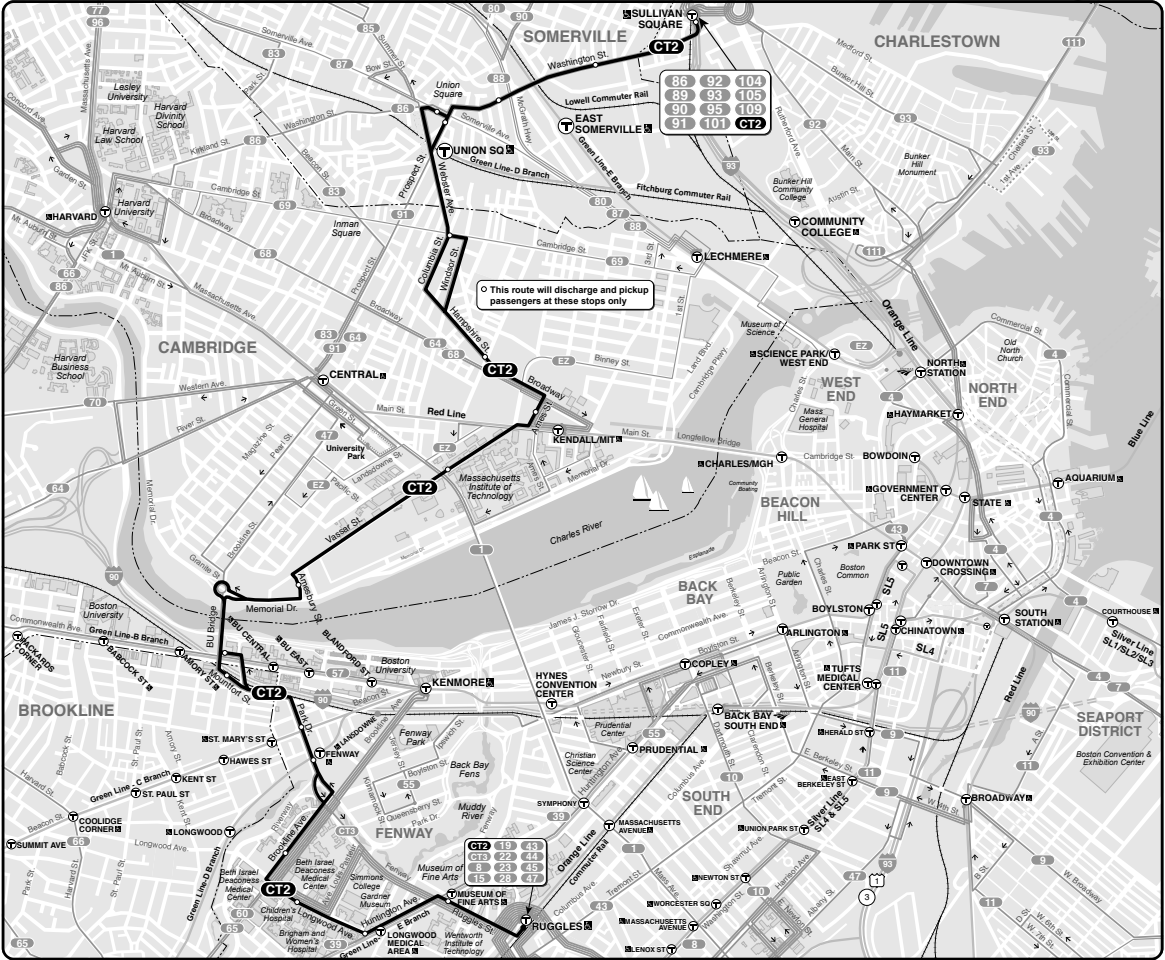

Effective **August 27, 2023**

Replaces March 2023

Connections

- ORANGE LINE   GREEN LINE   D   E
- FRANKLIN LINE   NEEDHAM LINE
- PROVIDENCE/STOUGHTON LINE

Information **617-222-3200**
Lost and Found **617-222-1450**
TTY **617-222-5146**

Realtime arrival information, maps, and more

mbta.com

- Transfer to bus/subway available on CharlieCard—good for 2 hours, pay fare difference.
- Children 11 & under ride free with a paying customer.
- ♿ All MBTA buses are accessible to people with disabilities.

	CharlieCard	Cash on board	Reduced fare
Bus	$1.70	$1.70	$0.85
Bus + Subway	$2.40	$4.10	$1.10

Complete fare/pass rules and free/reduced fare eligibility:
mbta.com/fares or call **617-222-3200**

A123-LTD-3-22.1