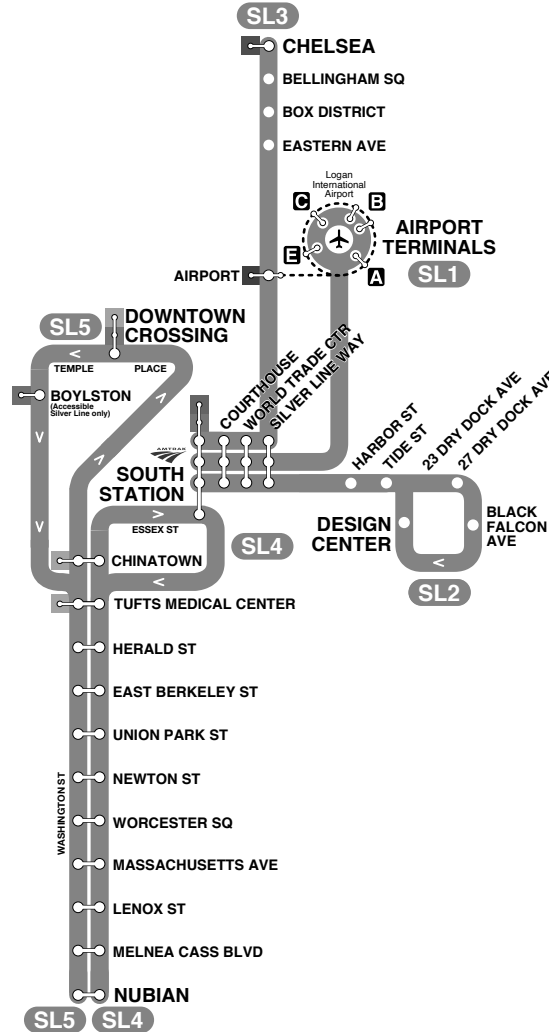

T SILVER LINE

- SL1** Logan Airport – South Station

- SL2** Drydock – South Station

- SL3** Chelsea Sta – South Station

- SLW** Silver Line Way – South Station

	CharlieCard	Cash on board	Reduced fare
Subway	\$2.40	\$2.40	\$1.10
Subway + Bus	\$2.40	\$4.10	\$1.10

Information **617-222-3200**
 Lost and Found **617-222-2432**
 TTY **617-222-2399**

Realtime arrival information, maps, and more

mbta.com

Inbound SL1 Weekday			Saturday			Sunday		
Logan Terminal A	Logan Terminal E	South Station	Logan Terminal A	Logan Terminal E	South Station	Logan Terminal A	Logan Terminal E	South Station
5:39	5:44	6:05	5:48	5:53	6:08	5:50	5:58	6:21
5:53	5:58	6:19	5:58	6:03	6:18	6:04	6:12	6:35
6:03	6:08	6:29	6:08	6:13	6:28	6:18	6:26	6:49
6:15	6:20	6:41	6:18	6:23	6:38	6:32	6:40	7:03
every 13 mins			every 10-14 mins			every 14 mins		
11:49	11:55	12:23	11:44	11:50	12:08	11:40	11:48	12:12
11:59	12:05	12:33	11:57	12:03	12:21	11:54	12:02	12:26
12:09	12:15	12:43	12:08	12:14	12:32	12:03	12:11	12:35
12:21	12:27	12:55	12:20	12:26	12:44	12:12	12:20	12:44
every 9-17 mins			every 11 mins			every 8-11 mins		
12:35	12:42	1:03	12:39	12:44	12:57	12:39	12:47	1:11
12:50	12:54	*1:05	12:50	12:58	*1:17	12:48	12:56	*1:17
1:05	1:09	*1:20	1:01	1:09	*1:28	12:57	1:05	*1:26
1:20	1:24	*1:35	1:12	1:20	*1:39	1:06	1:14	*1:35

* after exiting Ted Williams Tunnel, SL vehicles only serve World Trade Center Station & South Station

Trips marked "w" wait for last Red Line train serving South Station

SLW provides additional Waterfront service between South Station & Silver Line Way during peak periods.