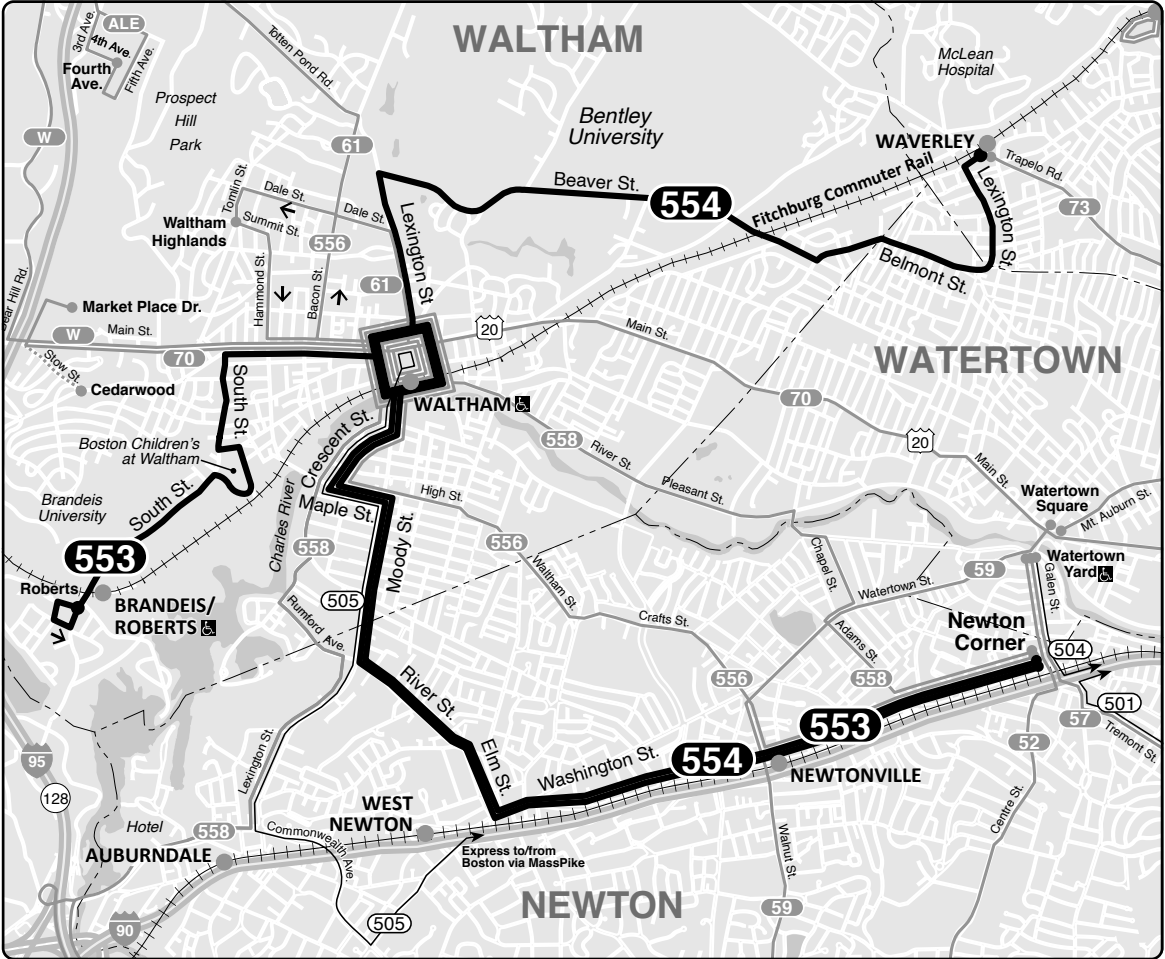

Effective **August 27, 2023**

Replaces March 2023

**553** Roberts – Newton Corner

---

**554** Waverley Sq – Newton Corner

**Connections**

FITCHBURG LINE

FRAMINGHAM/WORCESTER LINE

**Saturday 553**

Inbound				
Roberts	Central Sq, Waltham	West Newton	Newton Corner	
6:30	6:38	6:47	6:56	
7:30	7:38	7:47	7:56	
8:40	8:50	8:59	9:09	
9:50	10:00	10:12	10:23	
11:15	11:27	11:39	11:50	
<b>12:45</b>	<b>12:58</b>	<b>1:09</b>	<b>1:22</b>	
<b>2:15</b>	<b>2:27</b>	<b>2:39</b>	<b>2:49</b>	
<b>3:40</b>	<b>3:52</b>	<b>4:04</b>	<b>4:14</b>	
<b>5:10</b>	<b>5:22</b>	<b>5:34</b>	<b>5:45</b>	
<b>6:35</b>	<b>6:45</b>	<b>6:55</b>	<b>7:06</b>	

Outbound

Newton Corner	West Newton	Central Sq, Waltham		Roberts
7:00	7:05	7:13		7:26
8:05	8:10	8:18		8:31
9:15	9:22	9:30		9:44
10:35	10:44	10:53		11:09
<b>12:00</b>	<b>12:11</b>	<b>12:21</b>		<b>12:37</b>
<b>1:30</b>	<b>1:40</b>	<b>1:50</b>		<b>2:05</b>
<b>3:00</b>	<b>3:09</b>	<b>3:19</b>		<b>3:33</b>
<b>4:25</b>	<b>4:34</b>	<b>4:43</b>		<b>4:57</b>
<b>5:55</b>	<b>6:04</b>	<b>6:13</b>		<b>6:27</b>
<b>7:15</b>	<b>7:23</b>	<b>7:31</b>		<b>7:45</b>

**A** start/end at Waverley Square at this time

554 trips are shaded

PM times are **bold**

Information in this timetable is subject to change without notice. Traffic and weather may affect running times.