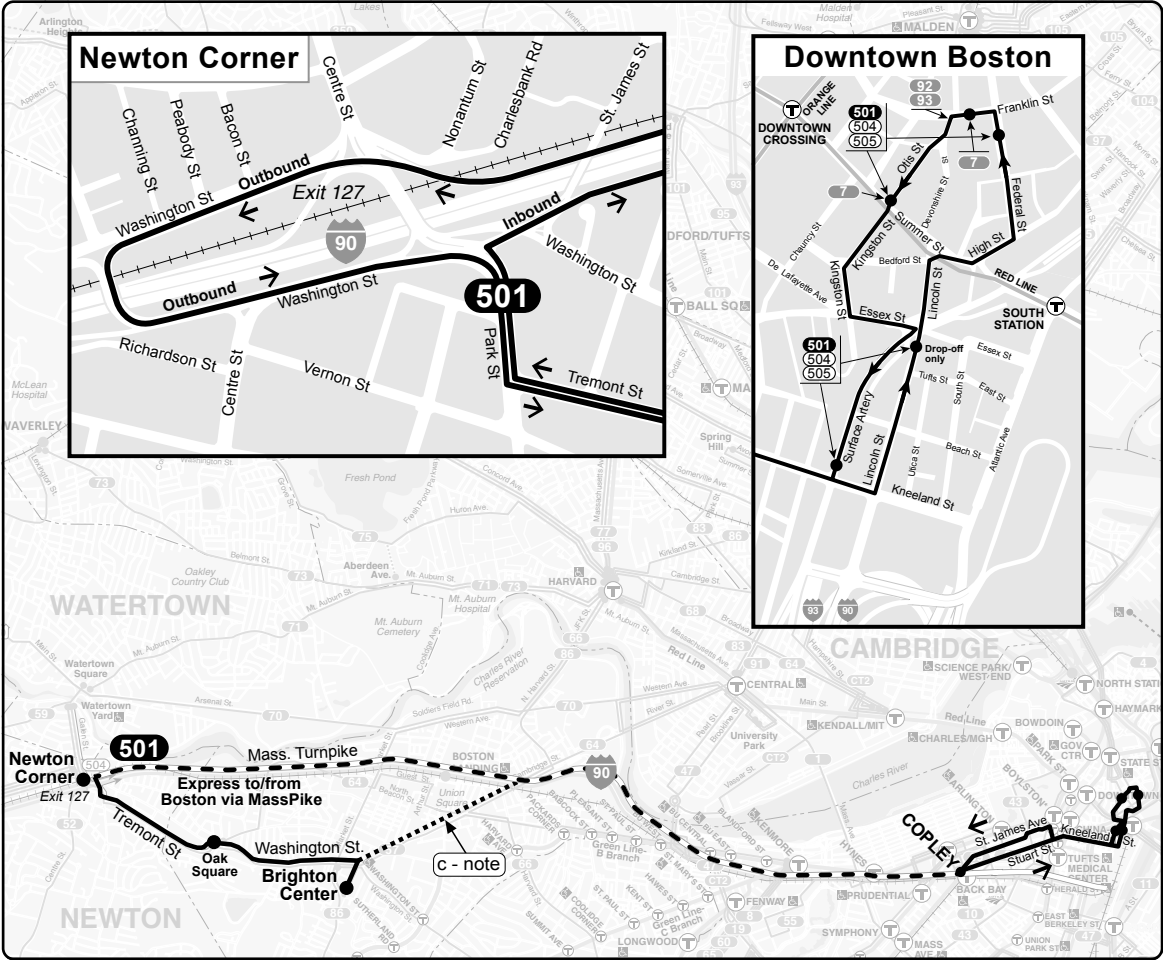

Effective **August 27, 2023**

Replaces July 2023

501 Brighton Ctr – Federal St & Franklin St

Connections

- RED LINE ORANGE LINE
- GREEN LINE B C D E
- SL1 SL2 SL3 SL4 SL5
- FAIRMOUNT LINE FRANKLIN LINE
- FRAMINGHAM/WORCESTER LINE
- GREENBUSH LINE KINGSTON LINE
- MIDDLEBOROUGH/LAKEVILLE LINE
- NEEDHAM LINE
- PROVIDENCE/STOUGHTON LINE

Weekday 501

Inbound

Brighton Center	Newton Corner	Copley Square	Federal St & Franklin St
6:20	6:26	6:34	6:47
6:36	6:42	6:50	7:04
6:52	6:58	7:07	7:21
7:06	7:13	7:22	7:38
7:20	7:27	7:38	7:55
7:34	7:42	7:53	8:10
7:49	7:57	8:08	8:26
8:05	8:13	8:25	8:44
8:22	8:30	8:42	9:01
8:39	8:47	8:59	9:16
8:56	9:03	9:13	9:30
9:13	9:20	9:30	9:47
9:30	9:37	9:47	10:04
S 2:35	-	2:50	3:10
C 3:50	-	4:05	4:25
C 4:15	-	4:30	4:50
C 4:30	-	4:45	5:05
C 4:44	-	4:59	5:19
C 4:56	-	5:11	5:31
C 5:09	-	5:24	5:44
C 5:23	-	5:38	5:58
C 5:43	-	5:58	6:18
C 6:03	-	6:18	6:37
C 6:23	-	6:36	6:54
C 6:43	-	6:55	7:13
C 7:00	-	7:12	7:30

Outbound

Federal St & Franklin St	Copley Square	Newton Corner	Brighton Center
C 6:50	7:00	-	7:19
C 7:08	7:18	-	7:38
C 7:26	7:37	-	7:57
C 7:43	7:54	-	8:14
C 8:00	8:12	-	8:32
C 8:17	8:29	-	8:49
C 8:34	8:46	-	9:06
C 8:51	9:03	-	9:22
S 1:50	2:01	2:11	2:29
3:05	3:16	3:26	3:44
3:30	3:41	3:51	4:09
3:45	3:56	4:06	4:24
4:00	4:11	4:21	4:39
4:10	4:21	4:31	4:49
4:20	4:31	4:41	4:59
4:32	4:43	4:53	5:12
4:46	4:57	5:08	5:27
4:58	5:10	5:21	5:40
5:12	5:24	5:35	5:54
5:26	5:38	5:49	6:08
5:38	5:50	6:01	6:20
5:55	6:07	6:18	6:37
6:12	6:24	6:33	6:51
6:29	6:40	6:48	7:06
6:46	6:57	7:05	7:23
7:03	7:14	7:22	7:40
7:20	7:31	7:39	7:57
7:37	7:48	7:56	8:14

Express Service

Inbound stops before Mass Pike are pick up only

Outbound stops after Mass Pike are drop off only

S trips run only on school days

C trips run via Cambridge Street

PM times are **bold**

Information in this timetable is subject to change without notice. Traffic and weather may affect running times.