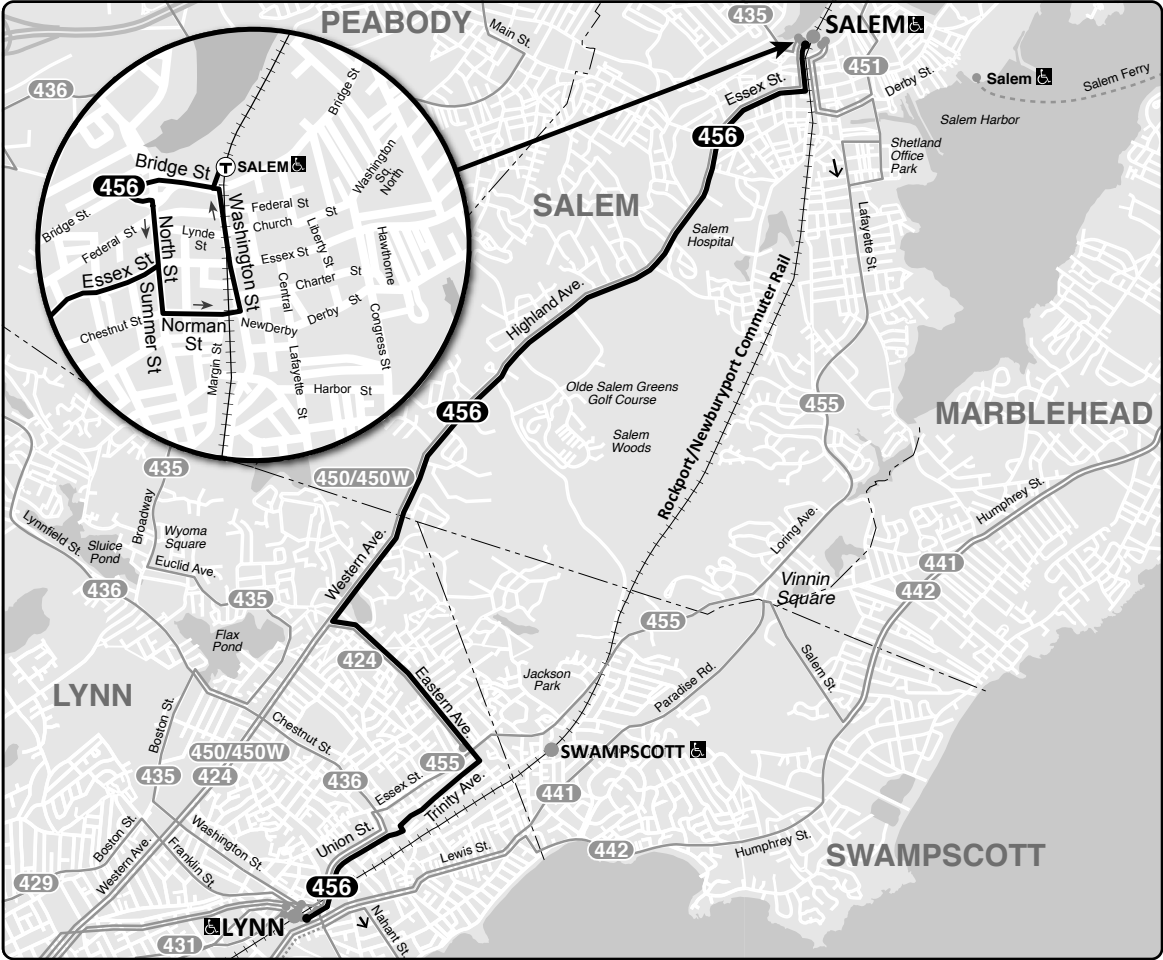

Effective **August 27, 2023**

Replaces March 2023

456 Salem Depot – Central Sq, Lynn

Connections

NEWBURYPORT/ROCKPORT LINE

Information **617-222-3200**
 Lost and Found **617-222-5263**
 TTY **617-222-5146**

Realtime arrival information, maps, and more

mbta.com

- Transfer to bus/subway available on CharlieCard—good for 2 hours, pay fare difference.
- Children 11 & under ride free with a paying customer.
- ♿ All MBTA buses are accessible to people with disabilities.