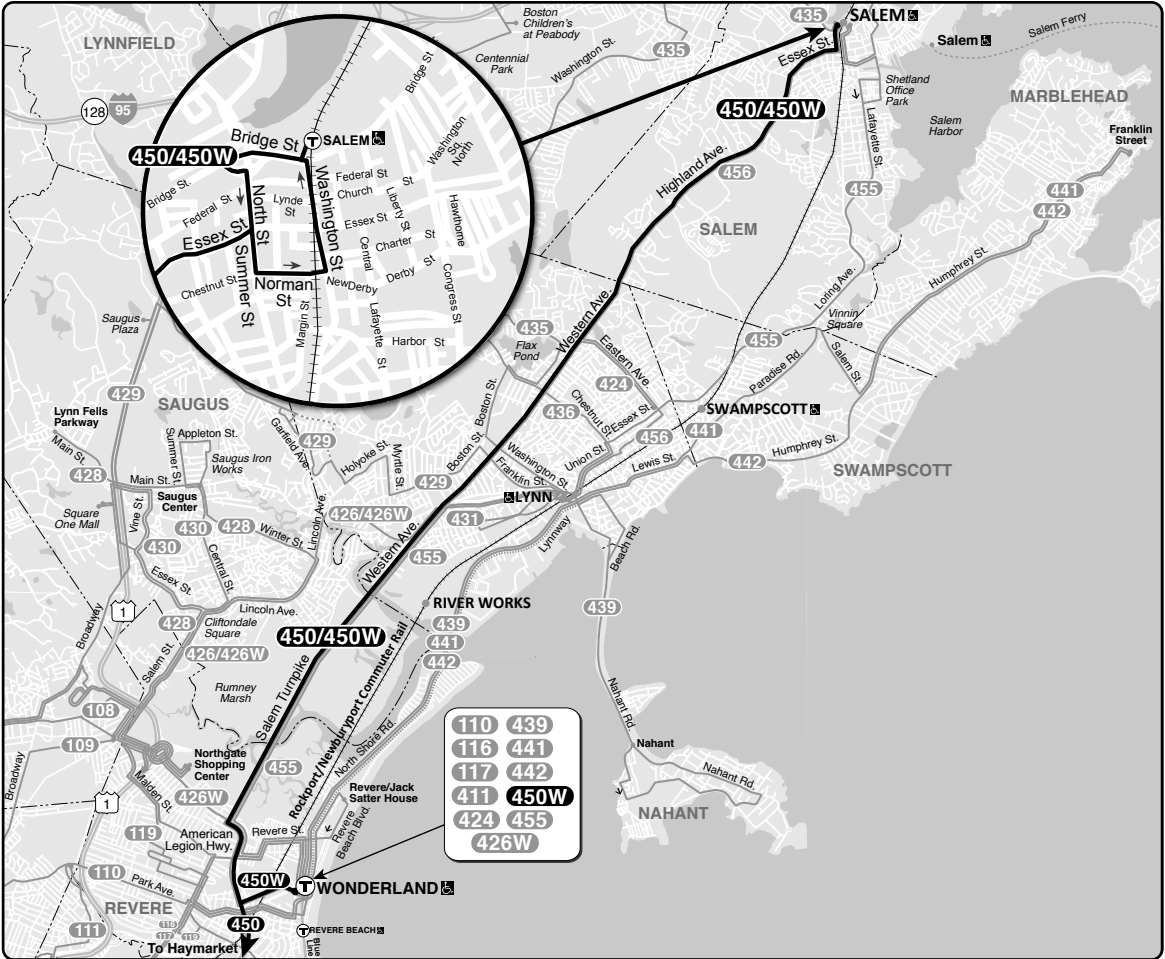

Effective **August 27, 2023**

Replaces July 2023

450 Salem Depot – Haymarket or Wonderland Sta

Schedule Change
Weekday

Connections

ORANGE LINE BLUE LINE

GREEN LINE D E

NEWBURYPORT/ROCKPORT LINE

Information **617-222-3200**

Lost and Found **617-222-5263**

TTY **617-222-5146**

Realtime arrival information, maps, and more

mbta.com

- 110 439
- 116 441
- 117 442
- 411 450W
- 424 455
- 426W

- Transfer to bus/subway available on CharlieCard—good for 2 hours, pay fare difference.
- Children 11 & under ride free with a paying customer.

All Route Haymarket-bound 450 trips travel via the Callahan or Sumner Tunnel.

Local bus fare applies only if your trip does not cross the Callahan or Sumner Tunnel.

PM times are **bold**

Saturday 450W

Inbound			Outbound		
Salem Depot	West Lynn Garage	Wonderland Station	Wonderland Station	West Lynn Garage	Salem Depot
6:30	6:52	7:04	-	5:55	6:19
7:40	8:06	8:19	-	6:30	6:54
8:45	9:13	9:26	6:45	6:55	7:24
9:55	10:23	10:37	7:55	8:05	8:34
11:05	11:36	11:50	9:00	9:11	9:45
12:05	12:36	12:53	10:05	10:16	10:53
1:05	1:35	1:52	11:00	11:12	11:53
2:05	2:35	2:52	12:00	12:12	12:53
3:05	3:33	3:50	1:00	1:12	1:53
4:05	4:33	4:50	2:00	2:12	2:53
5:15	5:43	6:00	3:00	3:12	3:53
6:25	6:49	7:04	4:10	4:22	5:03
7:36	8:00	8:15	5:25	5:37	6:17
8:37	9:01	9:16	6:40	6:50	7:29
9:34	9:58	10:13	7:45	7:55	8:30
10:32	10:56	11:09	8:44	8:52	9:27
11:32	11:50	12:03	9:50	9:57	10:27
12:32	12:50	-	10:50	10:57	11:27