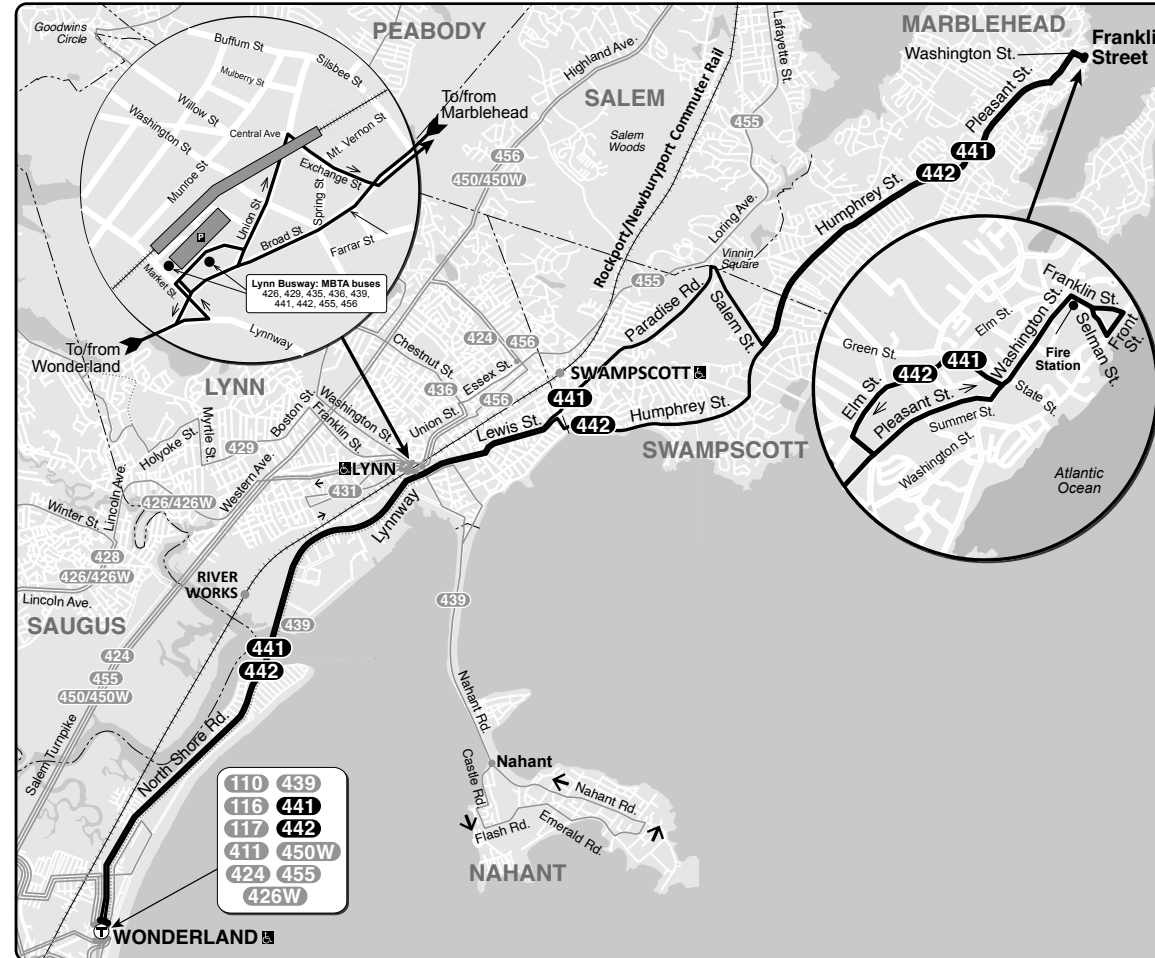

Effective **August 27, 2023**

Replaces July 2023

441 **Marblehead - Wonderland Sta**
via Paradise Road

442 **Marblehead - Wonderland Sta**
via Humphrey Street

Schedule Change
441 Weekday

Connections

BLUE LINE

NEWBURYPORT/ROCKPORT LINE

- Transfer to bus/subway available on CharlieCard—good for 2 hours, pay fare difference.
- Children 11 & under ride free with a paying customer.
- ♿ All MBTA buses are accessible to people with disabilities.

Sunday 441 442

Inbound				
Marblehead	New Ocean St & Eastern Ave	Central Sq, Lynn	Wonderland Station	
-	7:00	7:06	7:22	
-	7:50	7:56	8:12	
8:00	8:16	8:22	8:38	
-	8:45	8:51	9:07	
8:55	9:11	9:17	9:33	
9:35	9:52	9:58	10:14	
10:00	10:16	10:22	10:38	
10:30	10:47	10:53	11:10	
11:00	11:18	11:25	11:43	
11:30	11:50	11:57	12:15	
12:05	12:23	12:30	12:48	
12:40	1:00	1:07	1:25	
1:15	1:33	1:40	1:58	
1:50	2:10	2:17	2:35	
2:25	2:43	2:50	3:08	
3:00	3:19	3:26	3:43	
3:35	3:53	4:00	4:17	
4:05	4:24	4:31	4:48	
4:45	5:03	5:10	5:27	
5:15	5:34	5:41	5:58	
5:55	6:12	6:19	6:36	
6:25	6:42	6:49	7:06	
6:55	7:12	7:19	7:36	
7:35	7:52	7:59	8:16	
8:20	8:37	8:44	9:01	
9:15	9:30	9:36	9:53	
10:00	10:15	10:21	10:38	
10:50	11:05	11:10	11:26	
D 11:30	11:45	11:50	-	
12:25	12:40	12:45	1:01	

Outbound

Wonderland Station	Central Sq, Lynn	New Ocean St & Eastern Ave	Marblehead
7:20	7:30	7:35	7:51
D	7:25	7:35	7:40
8:15	8:25	8:30	8:47
D	8:20	8:32	8:37
8:50	9:02	9:07	9:29
9:15	9:27	9:32	9:49
9:45	9:57	10:02	10:24
10:20	10:32	10:37	10:54
10:45	10:57	11:02	11:26
11:20	11:33	11:38	11:58
11:50	12:03	12:08	12:34
12:30	12:43	12:48	1:08
1:00	1:13	1:18	1:44
1:35	1:50	1:56	2:15
2:05	2:20	2:26	2:52
2:45	3:00	3:06	3:25
3:15	3:29	3:35	3:59
3:55	4:09	4:15	4:34
4:25	4:39	4:45	5:09
5:05	5:19	5:25	5:44
5:35	5:49	5:55	6:17
6:10	6:21	6:27	6:46
6:50	7:01	7:07	7:28
7:30	7:41	7:47	8:06
8:25	8:36	8:42	9:01
9:15	9:25		