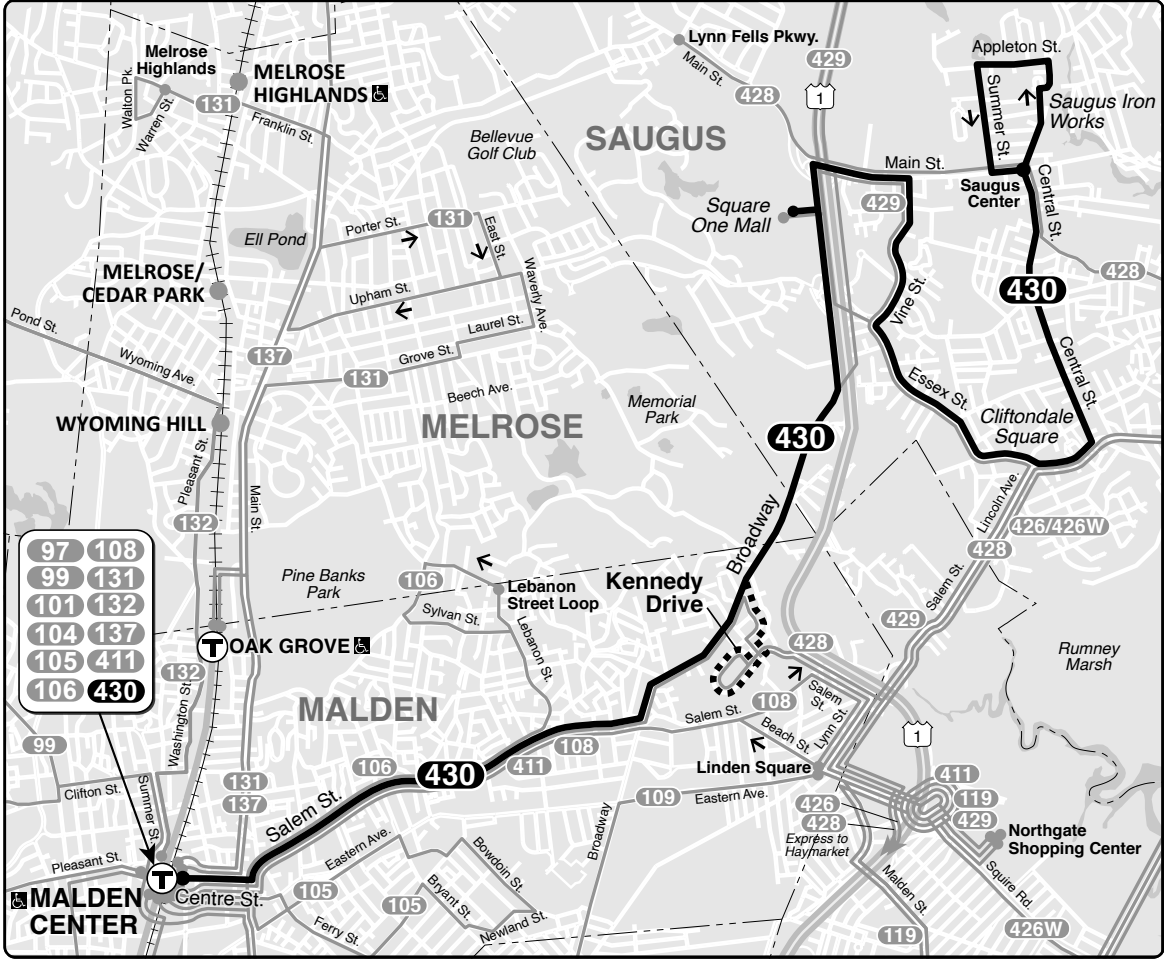

Effective **August 27, 2023**

Replaces March 2023

430 Saugus Ctr – Malden Ctr Sta

Schedule Change

Weekday and Saturday

Connections

ORANGE LINE

HAVERHILL LINE

Information **617-222-3200**

Lost and Found **617-222-2229**

TTY **617-222-5146**

Realtime arrival information, maps, and more

mbta.com

- Transfer to bus/subway available on CharlieCard—good for 2 hours, pay fare difference.
- Children 11 & under ride free with a paying customer.
- ♿ All MBTA buses are accessible to people with disabilities.

Always check bus destination signs before boarding. Some buses may only serve a part, or skip portions of this route.

2023 Holidays

SAT Patriots' Day

SUN Memorial Day

SUN Independence Day

SUN Labor Day

SAT Indigenous People's Day