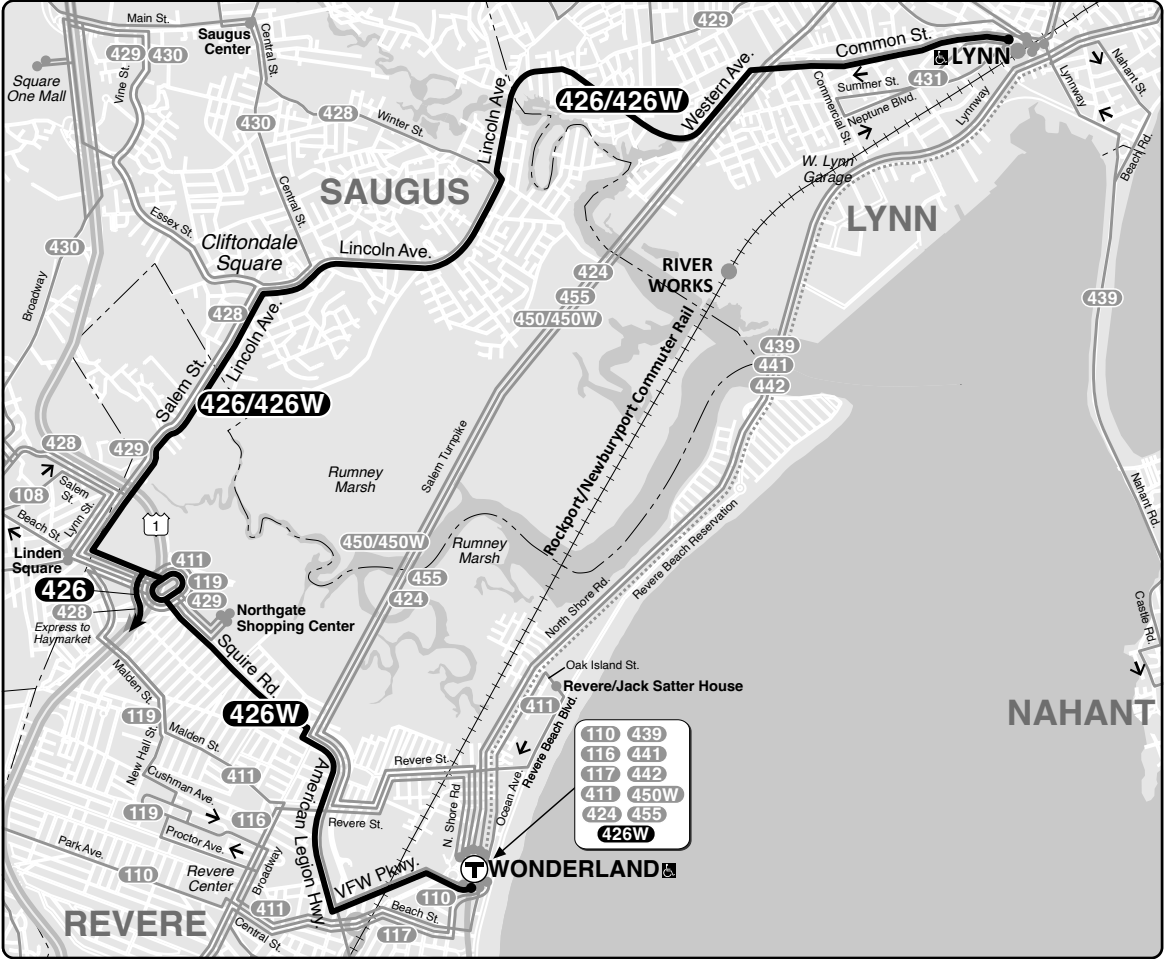

# 426 Central Sq, Lynn – Haymarket or Wonderland Sta

### Connections

- ORANGE LINE**    **BLUE LINE**
- GREEN LINE**    **D E**
- NEWBURYPORT/ROCKPORT LINE**

Information **617-222-3200**  
 Lost and Found **617-222-5263**  
 TTY **617-222-5146**

Realtime arrival information, maps, and more

**Express Service**

Local bus fare applies only if your trip does not cross the Tobin Bridge or Boston Harbor.

D to/from Wonderland Station at this time

S leaves O'Callaghan & Osborne St at this time only on school days