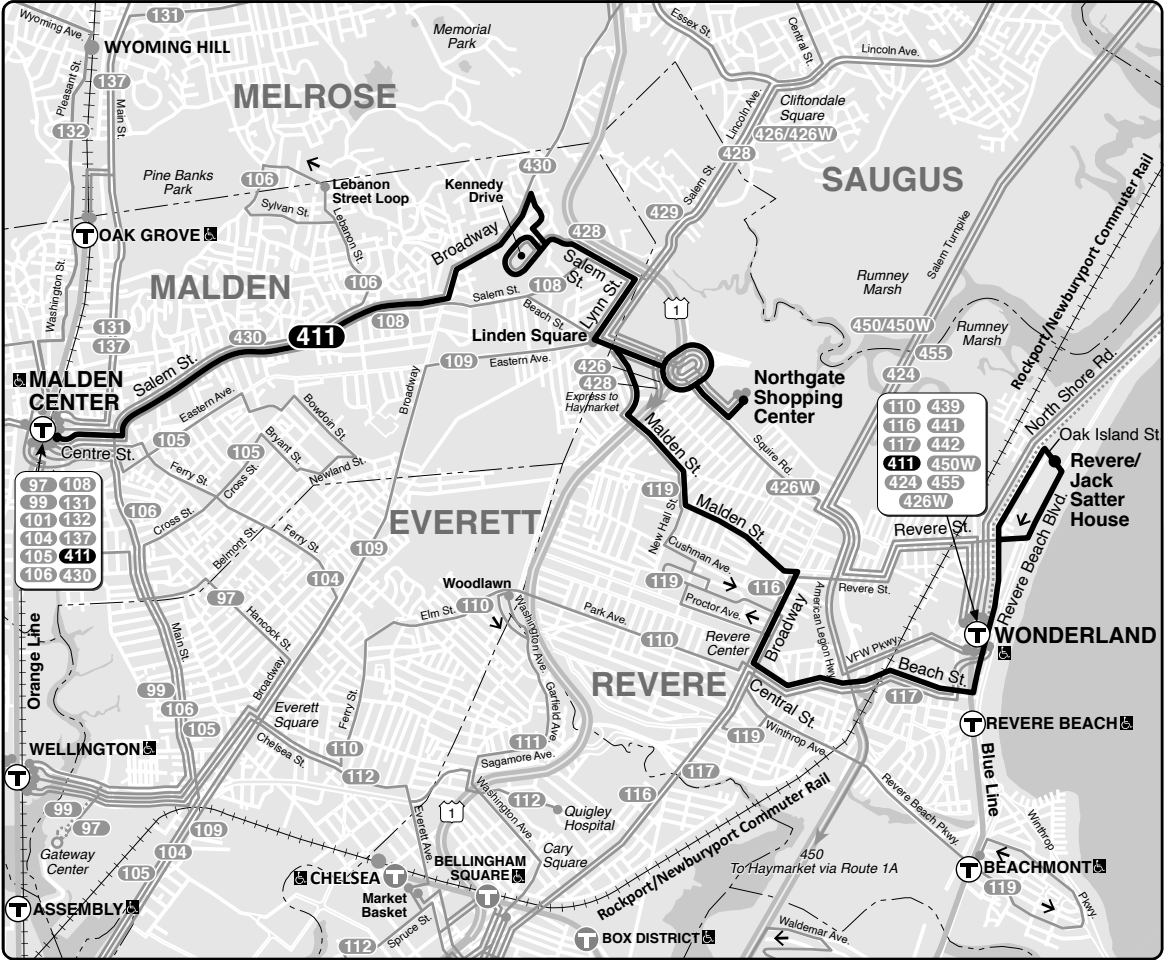

## Connections

- ORANGE LINE
- BLUE LINE
- HAVERHILL LINE

Information **617-222-3200**  
Lost and Found **617-222-2229**  
TTY **617-222-5146**

Realtime arrival information, maps, and more

**mbta.com**

- Transfer to bus/subway available on CharlieCard—good for 2 hours, pay fare difference.
- Children 11 & under ride free with a paying customer.
- ♿ All MBTA buses are accessible to people with disabilities.