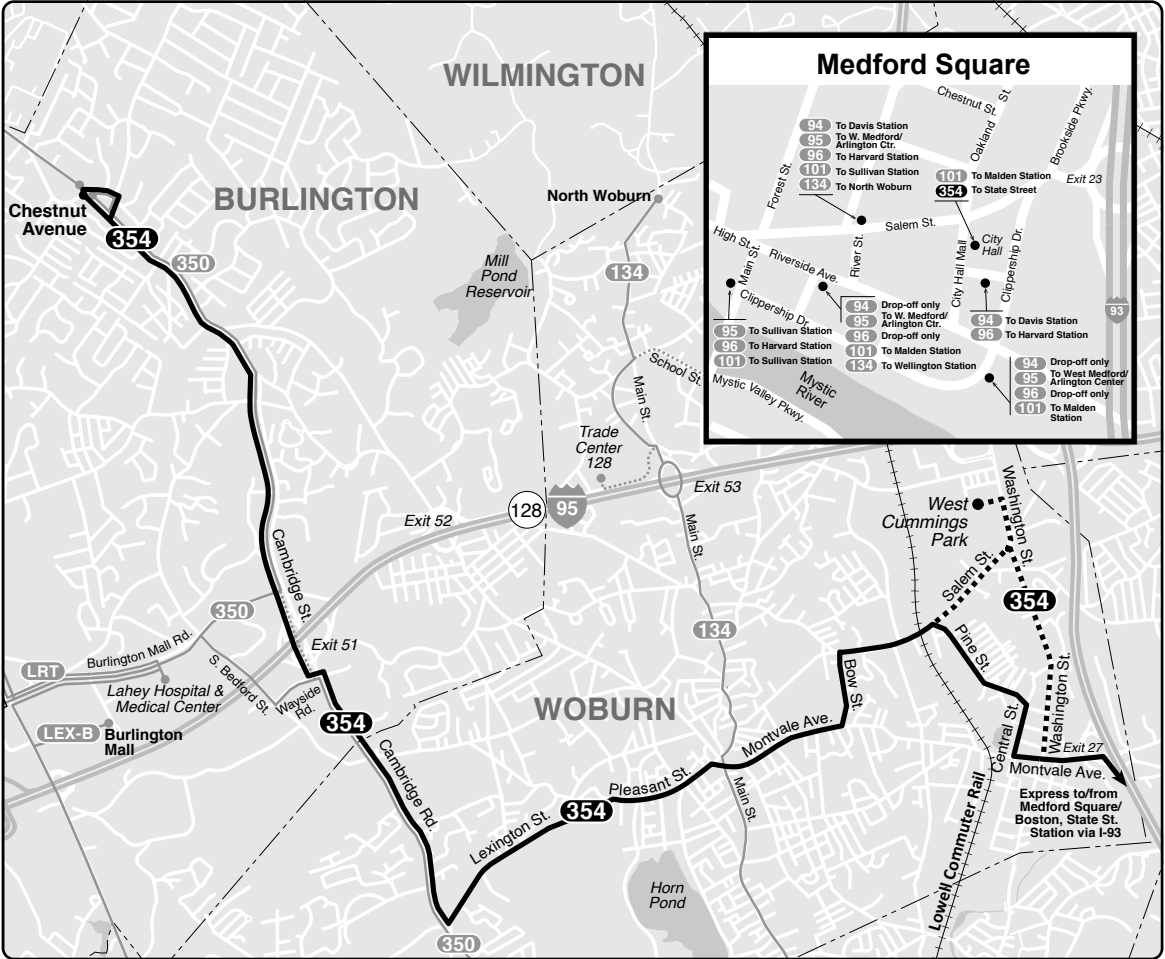

Effective **August 27, 2023**

Replaces March 2023

354 N. Burlington – State St, Boston

Connections

- ORANGE LINE BLUE LINE
- GREEN LINE B C D E

Information **617-222-3200**
Lost and Found **617-222-2229**
TTY **617-222-5146**

Realtime arrival information, maps, and more

mbta.com

- Transfer to bus/subway available on CharlieCard—good for 2 hours, pay fare difference.
- Children 11 & under ride free with a paying customer.

All MBTA buses are accessible to people with disabilities.

	CharlieCard	Cash on board	Reduced fare
Local Bus	$1.70	$1.70	$0.85
Express Bus	$4.25	$4.25	$2.10
Local + Subway	$2.40	$4.10	$1.10
Exp + Subway	$4.25	$6.65	$2.10

Fare/pass rules on mbta.com/fares or call **617-222-3200**

A126-X-3-22.1