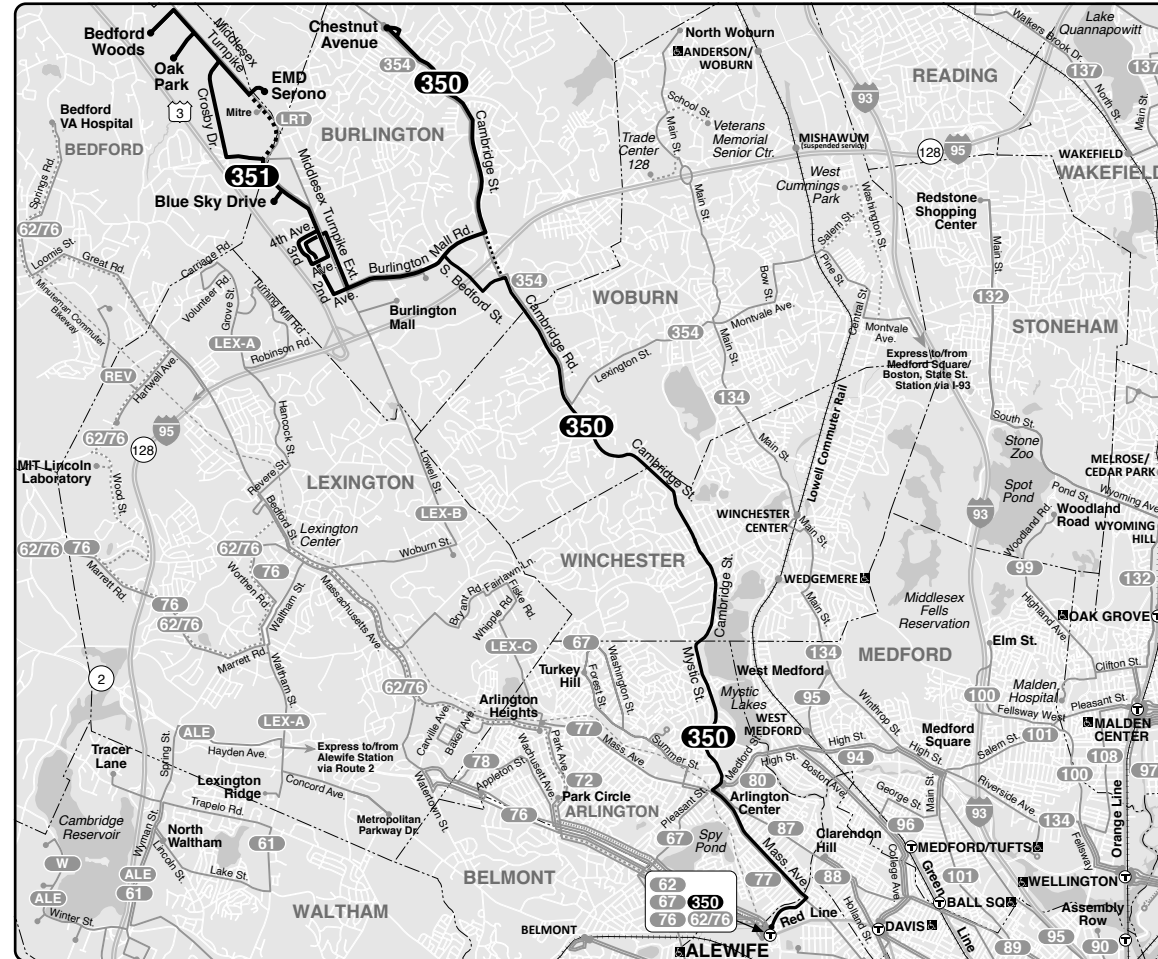

Effective August 27, 2023

Replaces July 2023

350

North Burlington – Alewife Sta

351

Bedford Woods Dr – Third Ave

Schedule Change – 350

Weekday

A and shaded lines are 351 trips

No 351 service on Saturday, Sunday

PM times are **bold**

Information in this timetable is subject to change without notice. Traffic and weather may affect running times.

Always check bus destination signs before boarding. Some buses may only serve a part, or skip portions of this route.