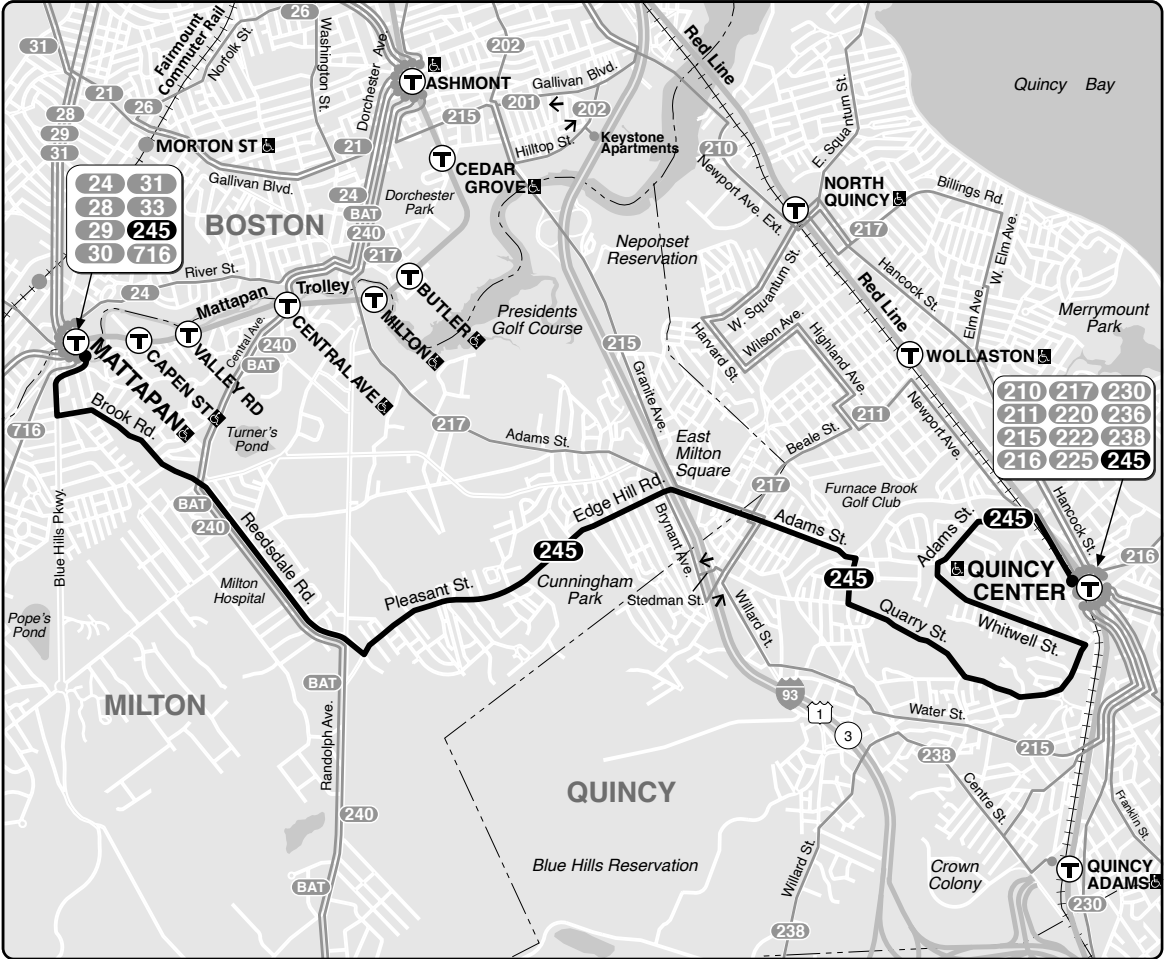

Effective **August 27, 2023**

Replaces March 2023

245 Quincy Center Sta – Mattapan Sta

Connections

- RED LINE MATTAPAN LINE
- GREENBUSH LINE KINGSTON LINE
- MIDDLEBOROUGH/LAKEVILLE LINE

Information **617-222-3200**
 Lost and Found **617-222-5367**
 TTY **617-222-5146**

Realtime arrival information, maps, and more

mbta.com

- Transfer to bus/subway available on CharlieCard—good for 2 hours, pay fare difference.
- Children 11 & under ride free with a paying customer.
- ♿ All MBTA buses are accessible to people with disabilities.

*** Snow Route**

When active, buses don't serve Hospital Hill and Whitewall Street. Buses also don't stop between Quincy Center Station and Granite Street.

[mbta.com/alerts/bus](https://www.mbta.com/alerts/bus)

Always check bus destination signs before boarding. Some buses may only serve a part, or skip portions of this route.

2023 Holidays

SAT Patriots' Day

SUN Memorial Day

SUN Independence Day

SUN Labor Day

SAT Indigenous People's Day