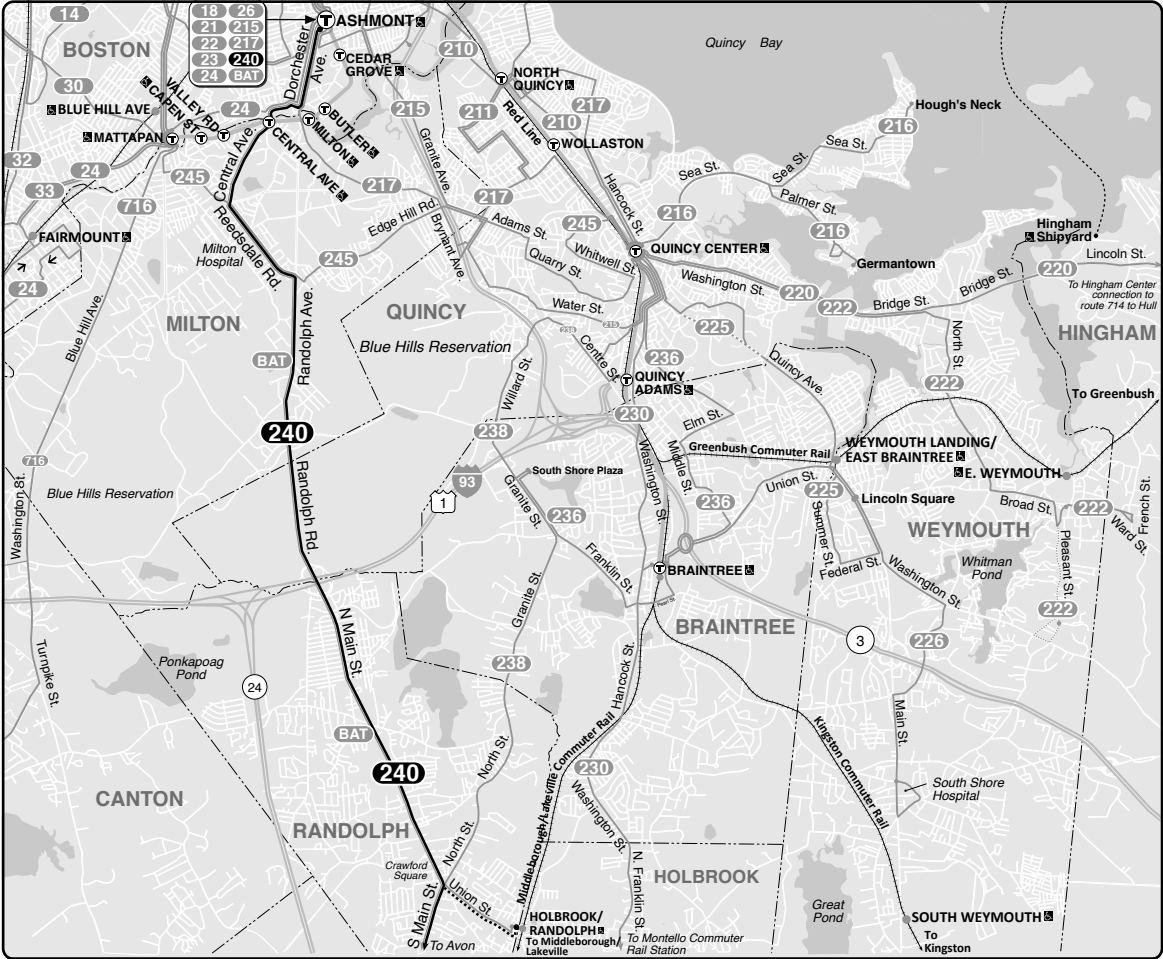

Effective **August 27, 2023**

Replaces July 2023

240 Avon Sq or Holb/Rand Sta – Ashmont Sta

Connections

- RED LINE
- MATTAPAN LINE
- MIDDLEBOROUGH/LAKEVILLE LINE

Information **617-222-3200**
 Lost and Found **617-222-5367**
 TTY **617-222-5146**

Realtime arrival information, maps, and more

mbta.com

- Transfer to bus/subway available on CharlieCard—good for 2 hours, pay fare difference.
- Children 11 & under ride free with a paying customer.
- ♿ All MBTA buses are accessible to people with disabilities.