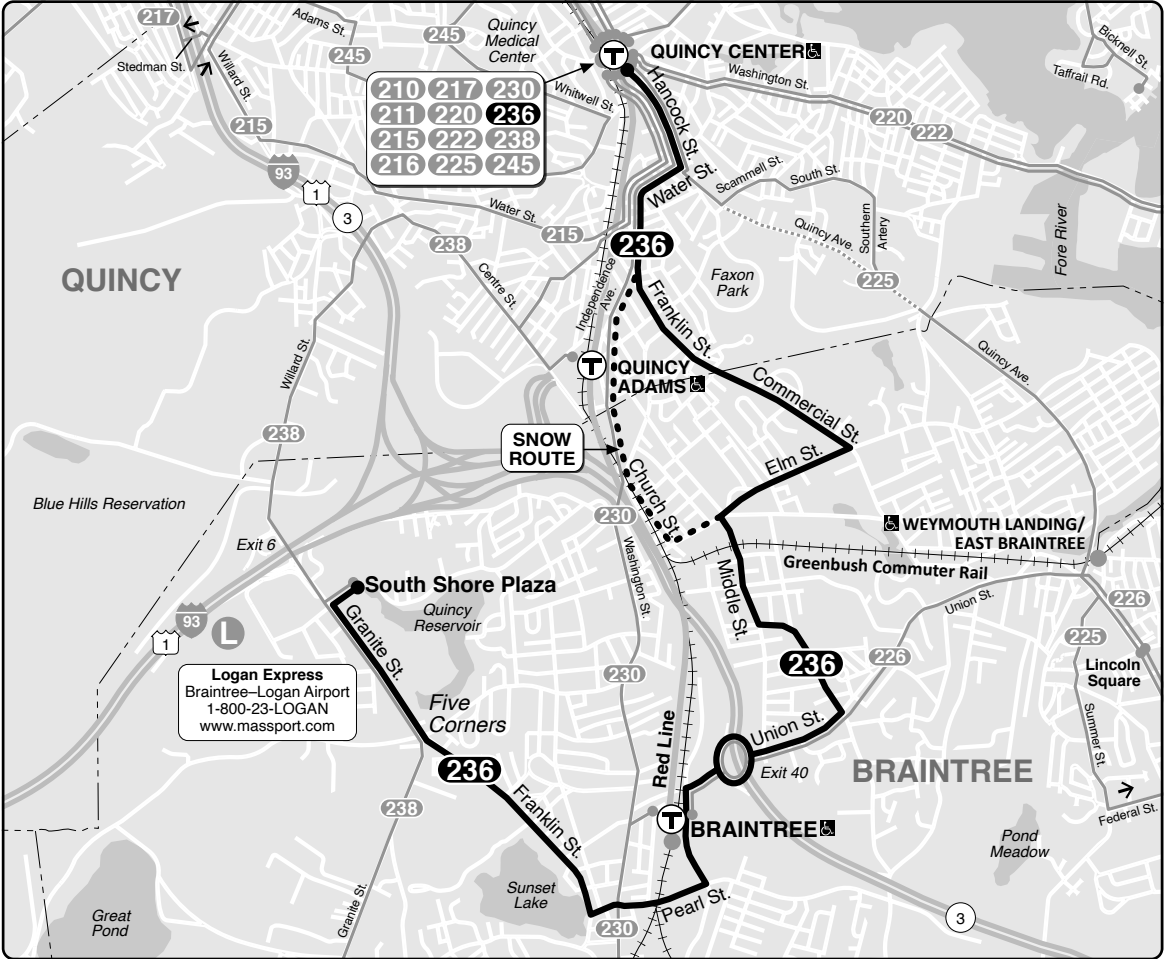

Effective **August 27, 2023**

Replaces July 2023

236 South Shore Plaza – Quincy Center Sta

Logan Express
Braintree–Logan Airport
1-800-23-LOGAN
www.massport.com

Connections

- RED LINE
- GREENBUSH LINE KINGSTON LINE
- MIDDLEBOROUGH/LAKEVILLE LINE

Information **617-222-3200**
Lost and Found **617-222-5367**
TTY **617-222-5146**

Realtime arrival information, maps, and more

mbta.com

- Transfer to bus/subway available on CharlieCard—good for 2 hours, pay fare difference.
- Children 11 & under ride free with a paying customer.
- ♿ All MBTA buses are accessible to people with disabilities.

	CharlieCard	Cash on board	Reduced fare
Bus	$1.70	$1.70	$0.85
Bus + Subway	$2.40	$4.10	$1.10

Complete fare/pass rules and free/reduced fare eligibility:
mbta.com/fares or call **617-222-3200**