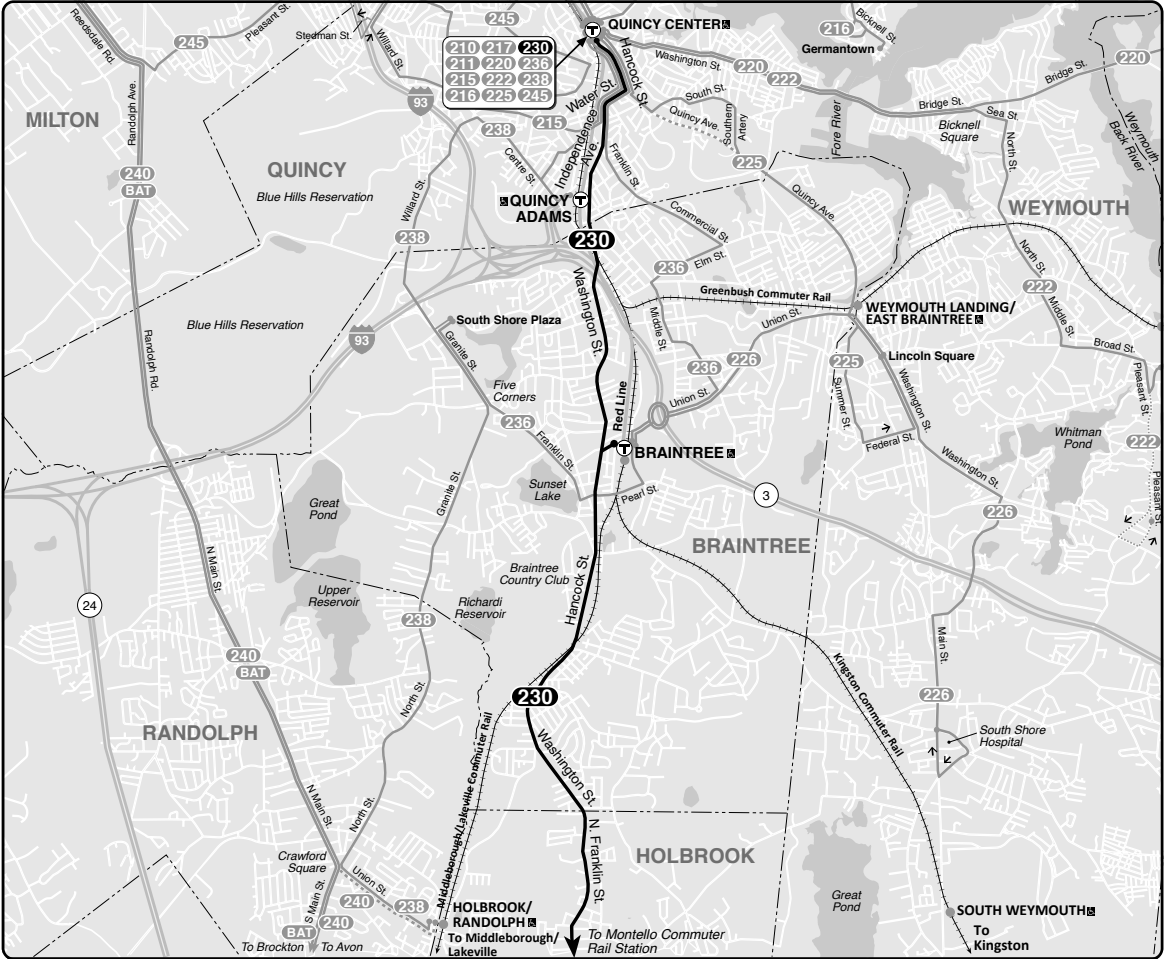

Effective **August 27, 2023**

Replaces July 2023

230 Montello Sta – Quincy Center Sta

Schedule Change
Weekday

- ### Connections
- RED LINE
 - GREENBUSH LINE KINGSTON LINE
 - MIDDLEBOROUGH/LAKEVILLE LINE

Information **617-222-3200**
Lost and Found **617-222-5367**
TTY **617-222-5146**