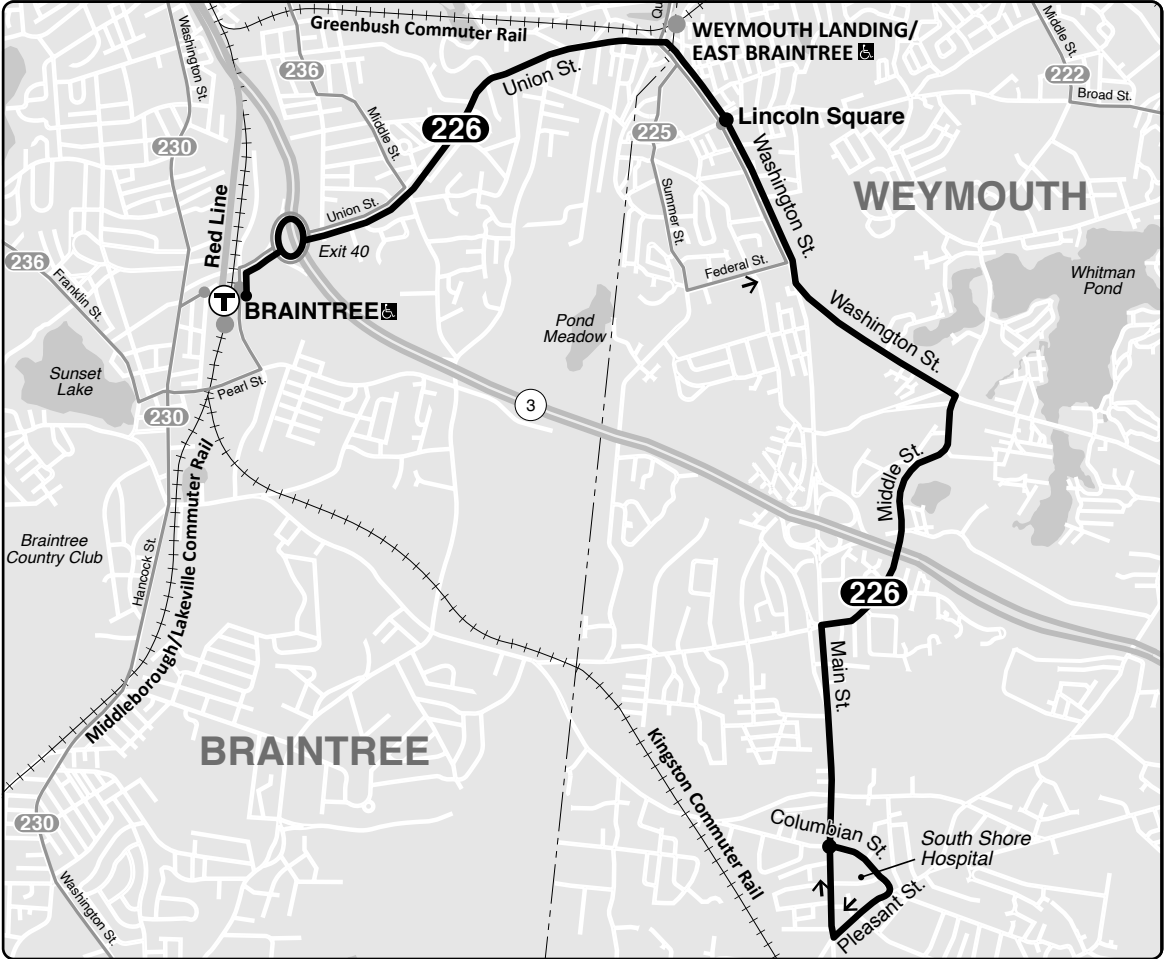

# 226 Columbian Sq – Braintree Sta

### Connections

RED LINE

GREENBUSH LINE

KINGSTON LINE

MIDDLEBOROUGH/LAKEVILLE LINE

Information **617-222-3200**

Lost and Found **617-222-5367**

TTY **617-222-5146**

No Route 226 service on Sunday

PM times are **bold**

**Saturday 226**

Inbound			Outbound		
Columbian Square	Weymouth Landing	Braintree Station	Braintree Station	Weymouth Landing	Columbian Square
7:00	7:11	7:18	6:35	6:41	6:51
7:50	8:02	8:09	7:25	7:32	7:42
8:40	8:52	8:59	8:15	8:22	8:32
9:35	9:49	9:57	9:10	9:17	9:29
10:35	10:51	11:00	10:05	10:13	10:25
11:35	11:51	<b>12:00</b>	11:05	11:13	11:25
<b>12:35</b>	<b>12:51</b>	<b>1:00</b>	<b>12:05</b>	<b>12:13</b>	<b>12:25</b>
<b>1:35</b>	<b>1:51</b>	<b>2:00</b>	<b>1:05</b>	<b>1:14</b>	<b>1:27</b>
<b>2:35</b>	<b>2:51</b>	<b>3:00</b>	<b>2:05</b>	<b>2:14</b>	<b>2:27</b>
<b>3:35</b>	<b>3:51</b>	<b>4:00</b>	<b>3:05</b>	<b>3:14</b>	<b>3:28</b>
<b>4:35</b>	<b>4:49</b>	<b>4:57</b>	<b>4:05</b>	<b>4:13</b>	<b>4:27</b>
<b>5:35</b>	<b>5:49</b>	<b>5:57</b>	<b>5:05</b>	<b>5:13</b>	<b>5:27</b>
<b>6:35</b>	<b>6:47</b>	<b>6:54</b>	<b>6:05</b>	<b>6:13</b>	<b>6:24</b>
<b>7:35</b>	<b>7:47</b>	<b>7:54</b>	<b>7:05</b>	<b>7:13</b>	<b>7:24</b>